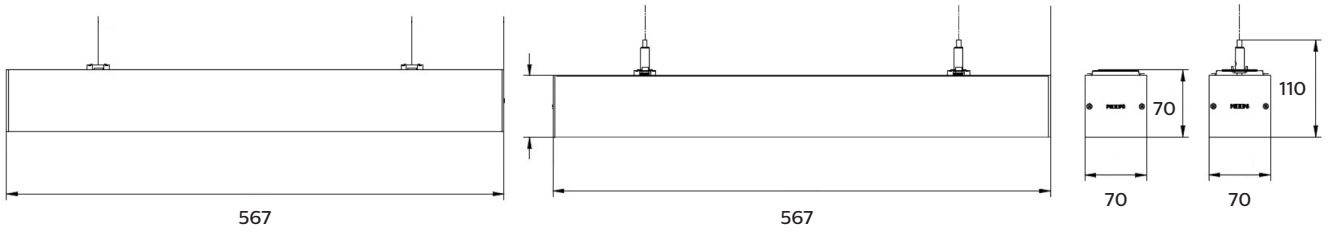

Dimensions

L600