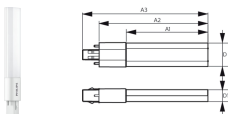

Product	D	D1	A1	A2	A3
CorePro LED PLS 5W 830 2P G23	31,1	15,8	108	144	166
CorePro LED PLS 5W 840 2P G23	31,1	15,8	108	144	166

Bestelgegevens

EOC	Type aanduiding	MOQ	Richtprijs
59666800	CorePro LED PLS 5W 830 2P G23	20	12,05€
59668200	CorePro LED PLS 5W 840 2P G23	20	12,05€