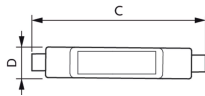

Product	D	C
CorePro LED linear R7S 78mm 4-40W 830 G	14,5	78

Product	D	C
CorePro LEDlinear ND 7.5-60W R7S 78mm830	29	78
CorePro LEDlinear ND 7.5-60W R7S 78mm840	29	78