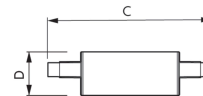

Product	D	C
CorePro LED linear R7S 78mm 4-40W 830 G	14,5	78

Product	D	C
CorePro LEDlinear ND 7.5-60W R7S 78mm830	29	78
CorePro LEDlinear ND 7.5-60W R7S 78mm840	29	78