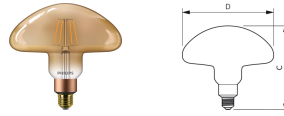

MASTER VLE LEDBulbD 3.4-40W B22 A60 927FR G
MASTER VLE LEDBulbD7.2-75W B22 A60 927 FR G

D C

60 103
60 103

MASTER VLE LEDBulb
DT5.9-60W B22 927A60CL
G

Product

LED double layers 20W E27 smoky DIM

Product

LEDClassic 40W Mushroom E27 1800K GOLD D