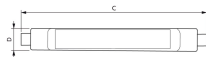

Product	D	C
CorePro LED linear R7S 118mm 8.1-60W 840 G	13,5	118
CorePro LED linear R7S 118mm 8.1-60W 830 G	13,5	118

CorePro LED linear R7S
118mm 14-100W 840 D