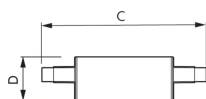

Product	D	C
CorePro LEDlinear ND 7.5-60W R7S 78mm830	29	78
CorePro LEDlinear ND 7.5-60W R7S 78mm840	29	78

CorePro LED linear D 14-
120W R7S 118 830

Informations de commande

Code EOC	Désignation	Quantité minimum	Prix indicatif
57879700	CorePro LED linear R7S 118mm 14-100W 830 D	10	23,90€
57881000	CorePro LED linear R7S 118mm 14-100W 840 D	10	23,90€
71394500	CorePro LEDlinear ND 7.5-60W R7S 78mm830	10	19,20€
71396900	CorePro LEDlinear ND 7.5-60W R7S 78mm840	10	19,20€
71400300	CorePro LED linear D 14-120W R7S 118 830	10	29,55€
71406500	CorePro LED linear D 14-120W R7S 118 840	10	29,55€
64673800	CoreProLED linearD 17.5-150W R7S 118 830	10	44,70€
64675200	CoreProLED linearD 17.5-150W R7S 118 840	10	44,70€
30397300	CorePro LED linear R7S 118mm 7.2-60W 830	10	16,05€
30399700	CorePro LED linear R7S 118mm 7.2-60W 840	10	16,05€
52253000	CorePro LED linear R7S 118mm 6.5-60W 830	10	13,95€