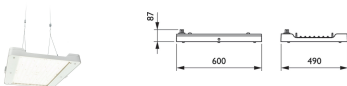

Product

BY481P LED250S/840 PSD WB GC SI