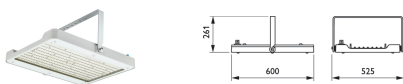

BY480P LED130S/840 PSD
NBA GC SI

BY480P LED170S/840 PSD
WB GC SI BR

Product

BY481P LED250S/840 PSD WB GC SI

Product

BY480P LED170S/840 PSD MB GC WH BR

Product

BY481P LED250S/840 PSD MB GC SI BR