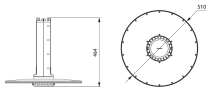

Product

BY122P G4 LED250S/840 SRD NB H4