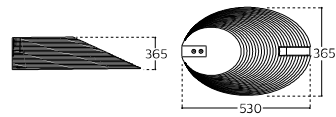

Ocean Road LED + CD

The graceful and fluid lines of Ocean Road LED will harmonize discretely with all types of urban environment. This modular luminaire can be combined with different dedicated sets, such as straight, curved and inclined poles, brackets and wall mounted luminaires. Designed for heights of 4 to 9 m, Ocean Road LED combines compactness, finesse and efficiency. With different optics, it is suited for several lighting applications, for main roads and side streets, pedestrian areas, squares, paths and boulevards and avenues.

- Energy efficiency and reduction of CO₂ emissions
- Optimized pole spacing
- Controlled light pollution
- Tool-less maintenance
- White light with excellent color rendering

Measurements in mm

Complete sets

1. **1-2-4.** Ocean Road LED + Ocean CD S1500 bracket + Accante pole **3-5.** Ocean Road LED + Ocean CD S1300 bracket + Accante pole
   6. Ocean Road LED + Ocean CD S1500 bracket + Accante pole + Ocean FD rear bracket **7.** Ocean Road LED + Ocean CD wall bracket