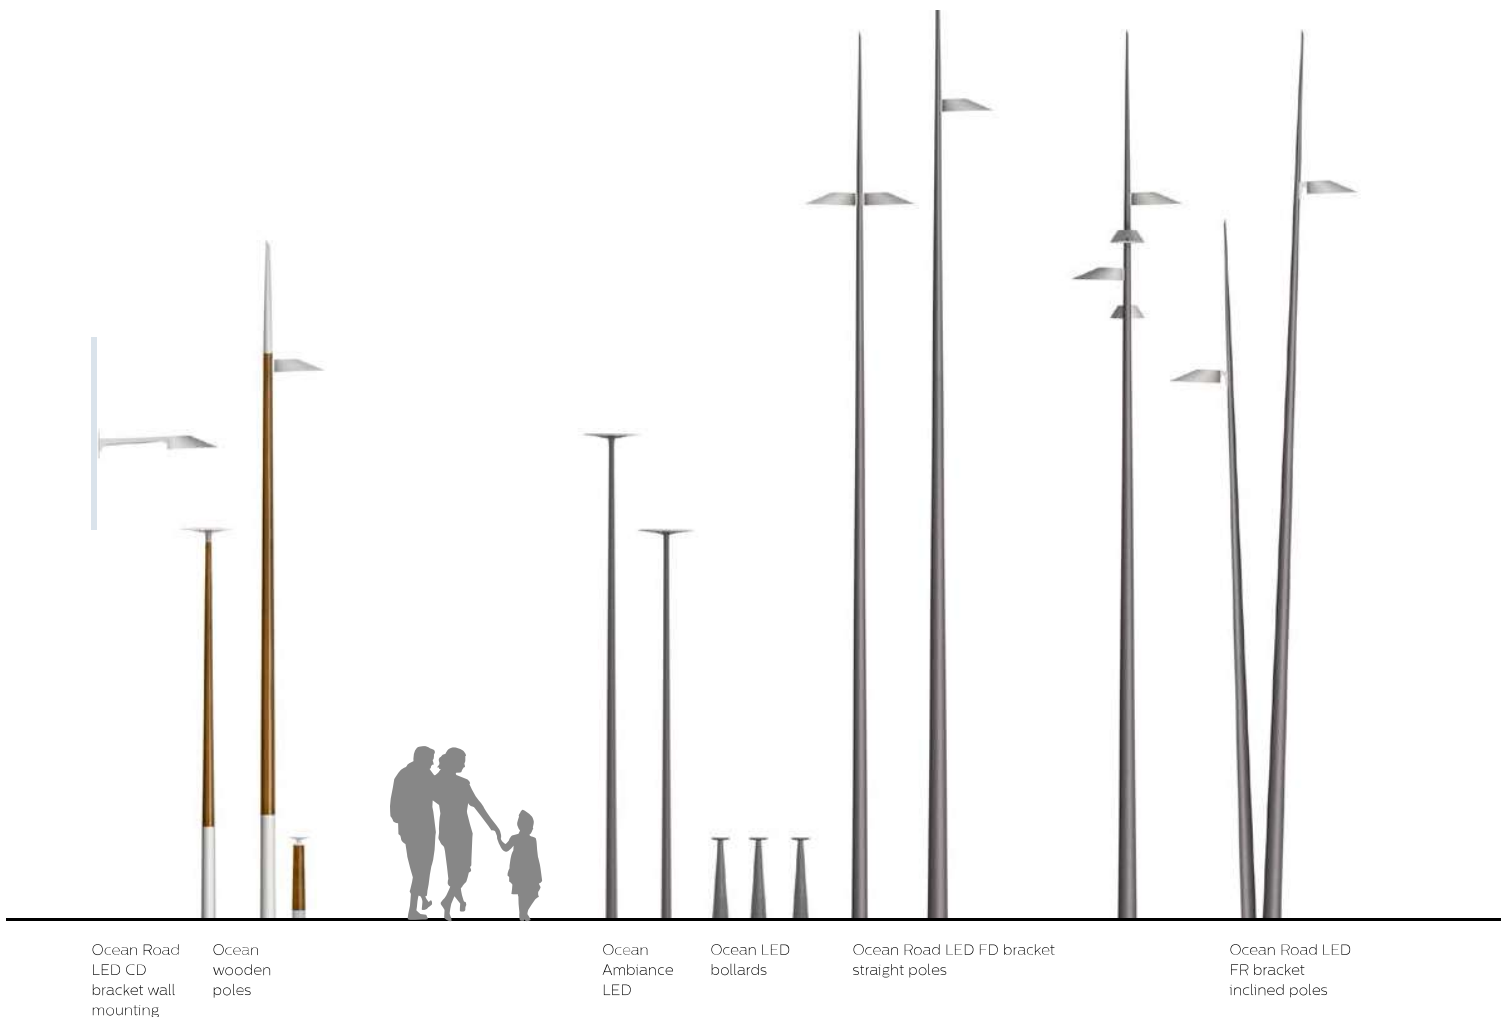

Ocean

The lightweight, delicate and sophisticated Ocean range integrates into contemporary cityscapes with extreme fluency and elegant discretion. This innovative range meets the most stringent requirements of both ambience lighting and urban street and road lighting. Allowing use in all situations, Ocean is available for various planning solutions, from the most simple to the most complex situation, making it the perfect lighting solution for personalizing your urban spaces.

Ocean

Complete lighting point solutions

One of the main characteristics of the Ocean range is the total solution that it offers to municipalities, landscape architects, urban planners and lighting designers. Architectural enhancement can only be fully realised when both the luminaires and their supports are part of an integrated concept. To this end, Ocean includes a range of dedicated poles and brackets which are consistent with the visual style of the luminaires.

Ocean Road LED + FD/FR

The graceful and fluid lines of Ocean Road LED will harmonize discretely with all types of urban environment. This modular luminaire can be combined with different dedicated sets, such as straight, curved and inclined poles, brackets and wall mounted luminaires. Designed for heights of 4 to 9 m, Ocean Road LED combines compactness, finesse and efficiency. With different optics, it is suited for several lighting applications, main roads and side streets, pedestrian areas, squares, paths and boulevards and avenues.