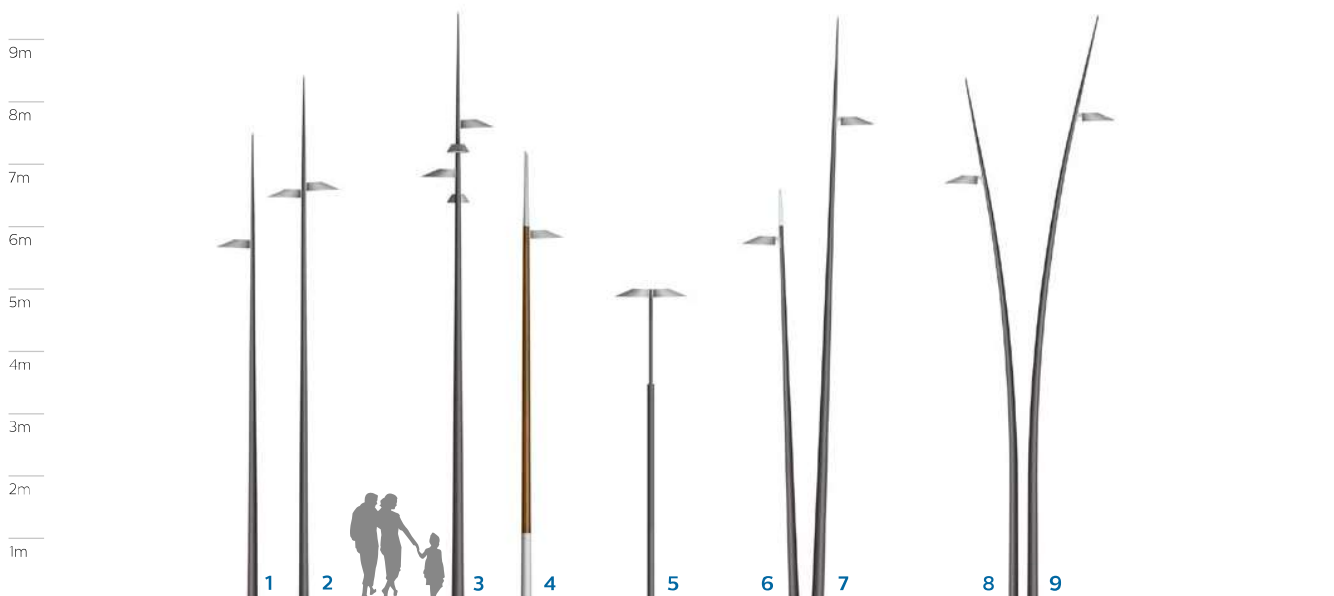

Ocean Road LED + FD/FR

The graceful and fluid lines of Ocean Road LED will harmonize discretely with all types of urban environment. This modular luminaire can be combined with different dedicated sets, such as straight, curved and inclined poles, brackets and wall mounted luminaires. Designed for heights of 4 to 9 m, Ocean Road LED combines compactness, finesse and efficiency. With different optics, it is suited for several lighting applications, main roads and side streets, pedestrian areas, squares, paths and boulevards and avenues.

- Energy efficiency and reduction of CO₂ emissions
- Optimized pole spacing
- Controlled light pollution
- Tool-less maintenance
- White light with excellent color rendering

Measurements in mm

Complete sets

- 1-2-3.** Ocean Road LED + Ocean FD bracket + Ocean Road straight steel pole with top point
4. Ocean Road LED + Ocean FD bracket + Ocean Road wooden pole with top point
5. Ocean Road LED + Ocean FD bracket + Ocean Road stepped pole **6.** Ocean Road LED + Ocean FR bracket + Ocean Road 2° inclined steel pole with luminous top point
7. Ocean Road LED + Ocean FR bracket + Ocean Road 2° inclined steel pole with top point
8-9. Ocean Road LED + Ocean FR bracket + Ocean Road curved steel pole with top point.

Ocean Road LED + CD

The graceful and fluid lines of Ocean Road LED will harmonize discretely with all types of urban environment. This modular luminaire can be combined with different dedicated sets, such as straight, curved and inclined poles, brackets and wall mounted luminaires. Designed for heights of 4 to 9 m, Ocean Road LED combines compactness, finesse and efficiency. With different optics, it is suited for several lighting applications, for main roads and side streets, pedestrian areas, squares, paths and boulevards and avenues.