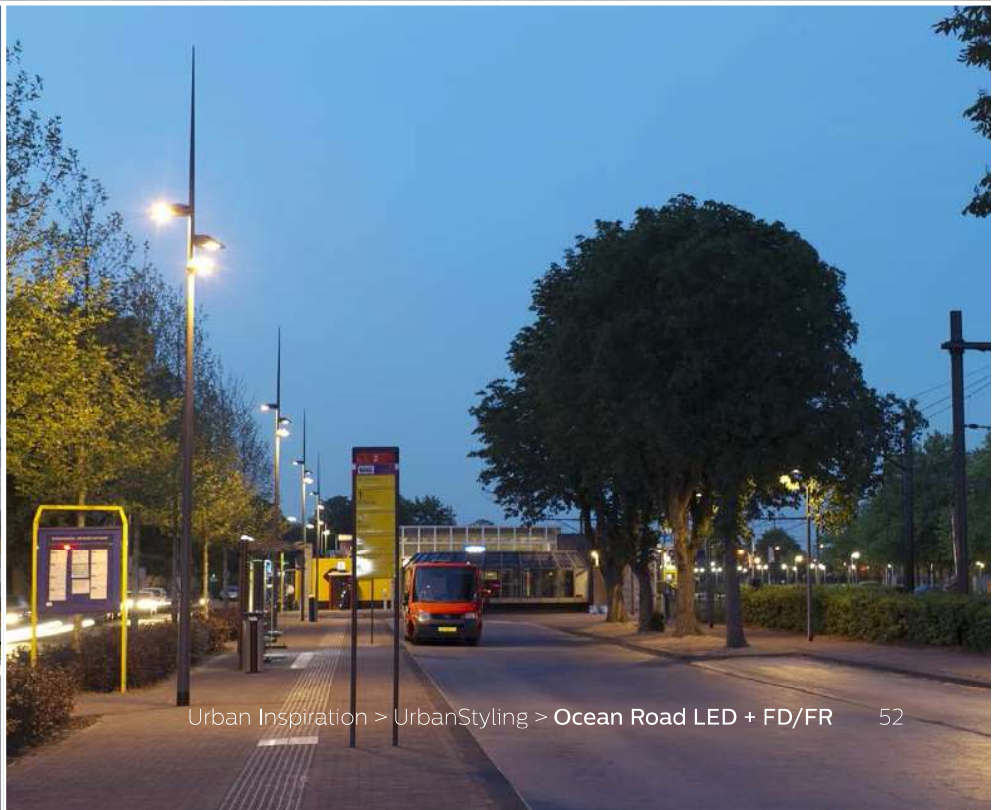

Ocean Road LED + FD/FR

The graceful and fluid lines of Ocean Road LED will harmonize discretely with all types of urban environment. This modular luminaire can be combined with different dedicated sets, such as straight, curved and inclined poles, brackets and wall mounted luminaires. Designed for heights of 4 to 9 m, Ocean Road LED combines compactness, finesse and efficiency. With different optics, it is suited for several lighting applications, main roads and side streets, pedestrian areas, squares, paths and boulevards and avenues.

- Energy efficiency and reduction of CO₂ emissions
- Optimized pole spacing
- Controlled light pollution
- Tool-less maintenance
- White light with excellent color rendering

Measurements in mm

Complete sets

- 1-2-3.** Ocean Road LED + Ocean FD bracket + Ocean Road straight steel pole with top point
4. Ocean Road LED + Ocean FD bracket + Ocean Road wooden pole with top point
5. Ocean Road LED + Ocean FD bracket + Ocean Road stepped pole **6.** Ocean Road LED + Ocean FR bracket + Ocean Road 2° inclined steel pole with luminous top point
7. Ocean Road LED + Ocean FR bracket + Ocean Road 2° inclined steel pole with top point
8-9. Ocean Road LED + Ocean FR bracket + Ocean Road curved steel pole with top point.