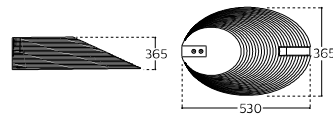

Measurements in mm