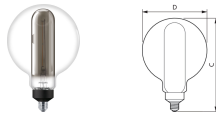

Product	D	C
CLA LEDBulb D 7.2-60W ST64 E27 827 CL	64	143

Product	D	C
CLA LEDBulb ND 7-60W E27 830 A60 FR	60	106

Product	D	C
CLA LEDBulb D 5.5-25W A60 E27 GOLD SP CL	60	104

Product	D	C
LED classic 75W G120 E27 WW FR ND SRT4	125	177