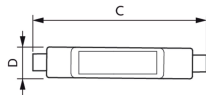

Product	D	C
CorePro LED linear R7S 78mm 4-40W 830 G	14.5	78

Product	D	C
CorePro LEDlineard ND 7.5-60W R7S 78mm830	29	78
CorePro LEDlineard ND 7.5-60W R7S 78mm840	29	78