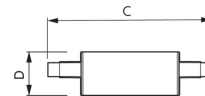

Product	D	C
CorePro LED linear R7S 78mm 4-40W 830 G	14.5	78

Product	D	C
CorePro LEDlineard ND 7.5-60W R7S 78mm830	29	78
CorePro LEDlineard ND 7.5-60W R7S 78mm840	29	78