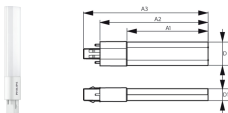

Product	D	D1	A1	A2	A3
CorePro LED PLS 5W 830 2P G23	31,1	15,8	108	144	166
CorePro LED PLS 5W 840 2P G23	31,1	15,8	108	144	166

Bestelgegevens

EOC	Type aanduiding	MOQ	Richtprijs
59666800	CorePro LED PLS 5W 830 2P G23	20	11,50 €
59668200	CorePro LED PLS 5W 840 2P G23	20	11,50 €