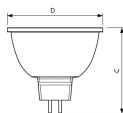

MASTER LED SPOT VLE  
D 7.5-50W MR16 927 60D

Product	D	C
MASTER LEDspotLV 3.5-20W 827 MR11 24D	35	40

Product	D	C
MASTER LEDspotLV DimTone 7-50W MR16 36D	50,5	45,5

Product	D	C
MASTER LED spot VLE D 5.5-35W MR16 827 36D	50,5	45
MASTER LED spot VLE D 5.5-35W MR16 830 36D	50,5	45
MASTER LED spot VLE D 5.5-35W MR16 840 36D	50,5	45
MASTER LED spot VLE D 5.5-35W MR16 827 60D	50,5	45
MASTER LED spot VLE D 5.5-35W MR16 830 60D	50,5	45
MASTER LED spot VLE D 5.5-35W MR16 840 60D	50,5	45
MASTER LED spot VLE D 5.8-35W MR16 930 36D	50,5	45,5
MASTER LED spot VLE D 5.8-35W MR16 940 36D	50,5	45,5
MASTER LED spot VLE D 5.8-35W MR16 927 60D	50,5	45,5
MASTER LED spot VLE D 5.8-35W MR16 930 60D	50,5	45,5
MASTER LED spot VLE D 5.8-35W MR16 940 60D	50,5	45,5
MASTER LED SPOT VLE D 7.5-50W MR16 927 36D	50,5	45,5
MASTER LED SPOT VLE D 7.5-50W MR16 930 36D	50,5	45,5
MASTER LED SPOT VLE D 7.5-50W MR16 940 36D	50,5	45,5
MASTER LED SPOT VLE D 7.5-50W MR16 930 60D	50,5	45,5
MASTER LED SPOT VLE D 7.5-50W MR16 940 60D	50,5	45,5