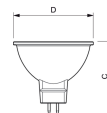

MASTER LED SPOT VLE  
D 7.5-50W MR16 927 60D

Product	D	C
MASTER LEDspotLV 3.5-20W 827 MR11 24D	35	40

Product	D	C
MASTER LEDspotLV DimTone 7-50W MR16 36D	50,5	45,5

Product	D	C
MASTER LED spot VLE D 5.5-35W MR16 827 36D	50,5	45
MASTER LED spot VLE D 5.5-35W MR16 830 36D	50,5	45
MASTER LED spot VLE D 5.5-35W MR16 840 36D	50,5	45
MASTER LED spot VLE D 5.5-35W MR16 827 60D	50,5	45
MASTER LED spot VLE D 5.5-35W MR16 830 60D	50,5	45
MASTER LED spot VLE D 5.5-35W MR16 840 60D	50,5	45
MASTER LED spot VLE D 5.8-35W MR16 930 36D	50,5	45,5
MASTER LED spot VLE D 5.8-35W MR16 940 36D	50,5	45,5
MASTER LED spot VLE D 5.8-35W MR16 927 60D	50,5	45,5
MASTER LED spot VLE D 5.8-35W MR16 930 60D	50,5	45,5
MASTER LED spot VLE D 5.8-35W MR16 940 60D	50,5	45,5
MASTER LED SPOT VLE D 7.5-50W MR16 927 36D	50,5	45,5
MASTER LED SPOT VLE D 7.5-50W MR16 930 36D	50,5	45,5
MASTER LED SPOT VLE D 7.5-50W MR16 940 36D	50,5	45,5
MASTER LED SPOT VLE D 7.5-50W MR16 930 60D	50,5	45,5
MASTER LED SPOT VLE D 7.5-50W MR16 940 60D	50,5	45,5