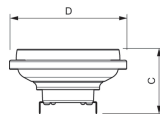

Product

MAS LEDspotLV D 20-100W 827 AR111 24D

Product

	D	C
MAS LEDspotLV D 20-100W 827 AR111 40D	111	62
MAS LEDspotLV D 15-75W 940 AR111 24D	111	62
MAS LED ExpertColor 11-50W 927 AR111 24D	111	62
MAS LED ExpertColor 11-50W 930 AR111 24D	111	62
MAS LED ExpertColor 11-50W 927 AR111 40D	111	62
MAS LED ExpertColor 11-50W 930 AR111 40D	111	62
MAS LED ExpertColor 15-75W 927 AR111 24D	111	62
MAS LED ExpertColor 15-75W 930 AR111 24D	111	62
MAS LED ExpertColor 15-75W 927 AR111 40D	111	62
MAS LED ExpertColor 15-75W 930 AR111 40D	111	62
MAS LED ExpertColor 15-75W 940 AR111 40D	111	62
MAS LED ExpertColor 11-50W 930 AR111 8D	111	62