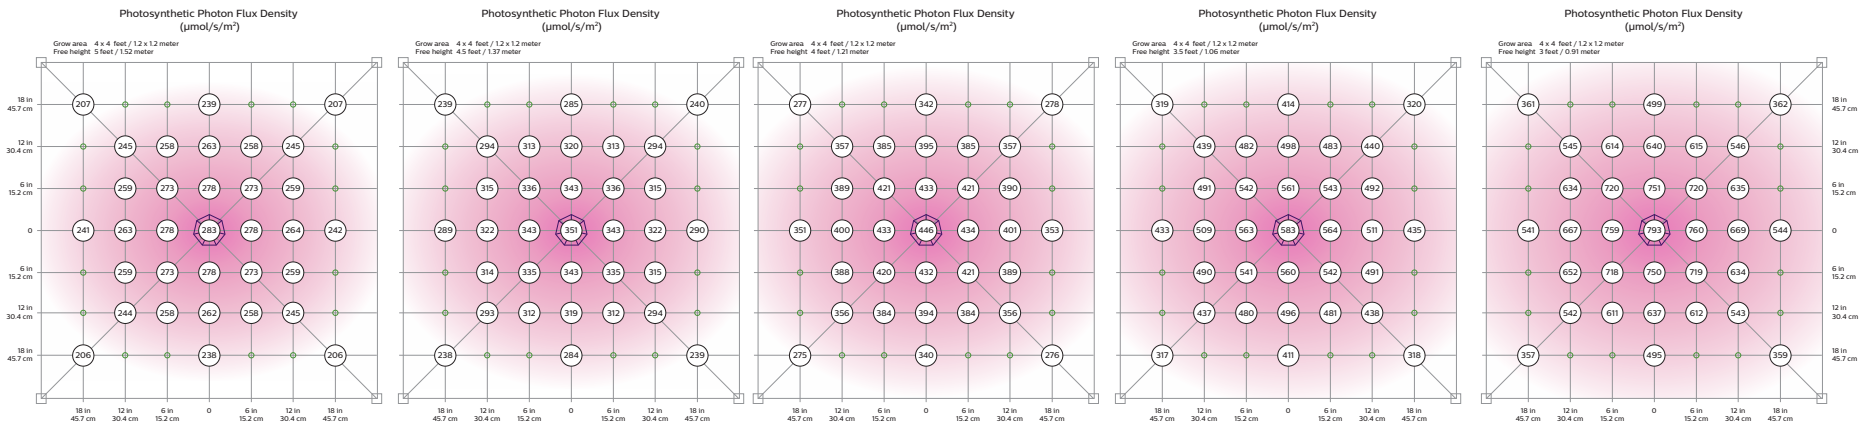

# Philips LED Toplighting Compact (TLC) DRW MB

Week 1  
Veg

Week 13  
Flowering

PPFD values are shown in an area of 4 x 4 feet under one luminaire. These values do not include nearby reflective surfaces or adjacent luminaires.