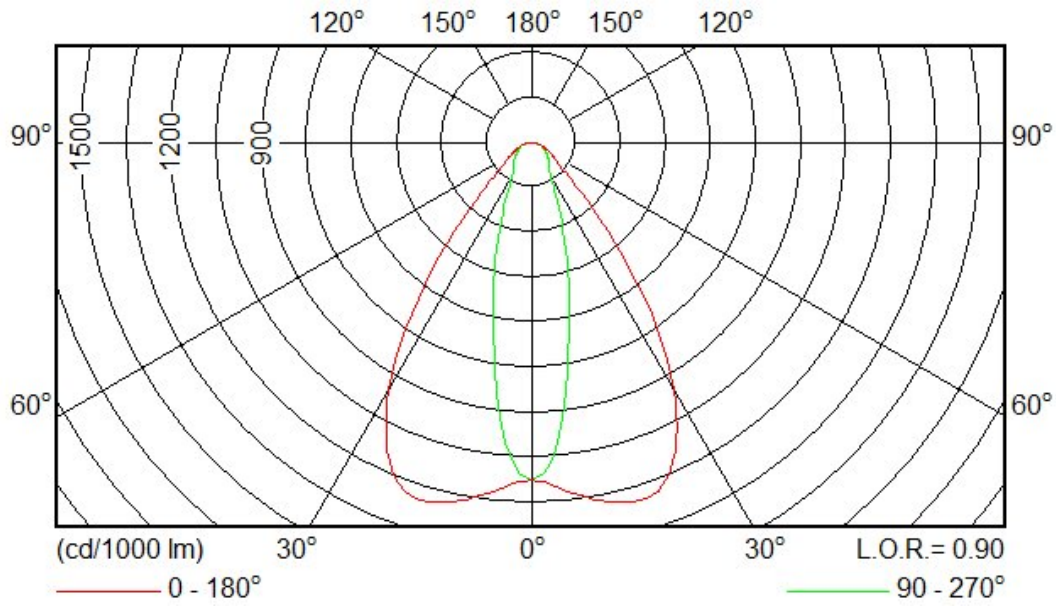

Light engine

Light source engine type	LED
Number of LED	48
Initial LED luminaire efficacy (source)	167 lm/W
Initial LED luminaire efficacy (system)	150 lm/W
Light source colour	740 (Neutral White)
Init. colour Rendering Index	70
Init. CRI tolerance	+/-2
Init. Corr. colour Temperature	4000 K
Initial tolerance	+/- 180 K (5 SDCM)
End of life tolerance	+/- 255 K
Initial luminous flux (source)	12500 lm
Luminous flux tolerance	+/-7%
Initial luminous flux (system)	11261 lm
Photobiological risk	Risk group 0 (exempt) according to EN IEC 62471

Optics

Optical configuration	S
LOR	0.90
ULR at tilt=0°	0.00%
G* at tilt=0°	G*5
Imax (at 90° and above)	0.1 cd/klm
CIE code	76 92 99 100 90

Photometric Graphs

Polar intensity diagram

Utilisation factor curve and luminance yield diagram Relative isolux diagram