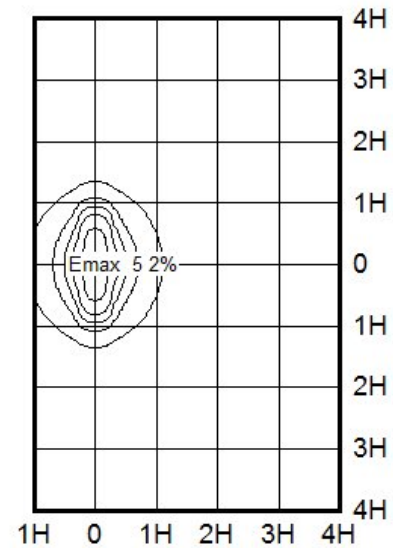

Optics

Optical configuration	S
LOR	0.90
ULR at tilt=0°	0.00%
G* at tilt=0°	G*5
Imax (at 90° and above)	0.1 cd/klm
CIE code	76 92 99 100 90

Photometric Graphs

Polar intensity diagram

Utilisation factor curve and luminance yield diagram Relative isolux diagram

Horizontal Illuminance $\triangle 0^\circ$

H (m)	E_{max} (lux)
4.0	895
6.0	398
8.0	224

M.F. = 1.0

Lab Information & Certification

Lab Information

Test standards

EN 13032-4:2015	Light and lighting. Measurement and presentation of photometric data of lamps and luminaires. Part 4: LED lamps, modules and luminaires
EN 13032-1:2014	Light and lighting. Measurement and presentation of photometric data of lamps and luminaires. Part 1: Measurement and file format
IEC 62717:2014+AMD1:2015	LED modules for general lighting - performance requirements
IES LM-79-08	IES Approved Method: Electrical and Photometric Measurements of Solid-State Lighting Products
IEC / EN 62722-1:2014	Luminaire performance - Part 1: General requirements
IEC / EN 62722-2-1:2014	Luminaire performance - Part 2-1: Particular requirements for LED luminaires