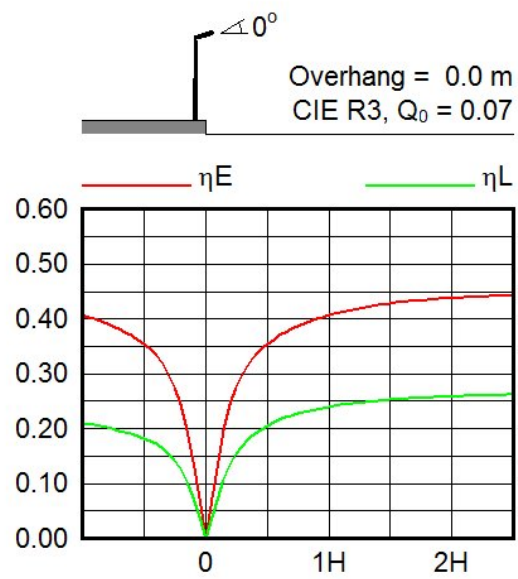

Optics

Optical configuration	S
LOR	0.90
ULR at tilt=0°	0.00%
G* at tilt=0°	G*5
Imax (at 90° and above)	0.1 cd/klm
CIE code	76 92 99 100 90

Photometric Graphs

Polar intensity diagram

Utilisation factor curve and luminance yield diagram Relative isolux diagram