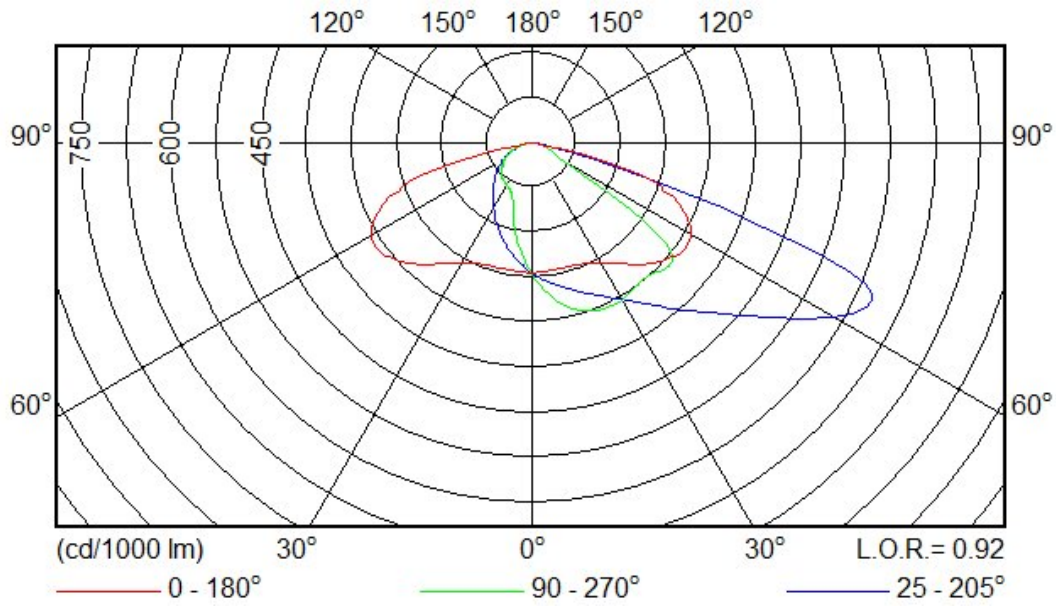

Light engine

Light source engine type	LED
Number of LED	30
Initial LED luminaire efficacy (source)	164 lm/W
Initial LED luminaire efficacy (system)	151 lm/W
Light source colour	740 (Neutral White)
Init. colour Rendering Index	70
Init. CRI tolerance	+/-2
Init. Corr. colour Temperature	4000 K
Initial tolerance	+/- 180 K (5 SDCM)
End of life tolerance	+/- 255 K
Initial luminous flux (source)	6800 lm
Luminous flux tolerance	+/-7%
Initial luminous flux (system)	6272 lm
Photobiological risk	Risk group 0 (exempt) according to EN IEC 62471

Optics

Optical configuration	DM32
LOR	0.92
ULR at tilt=0°	0.00%
G* at tilt=0°	G*4
Imax (at 90° and above)	0 cd/klm
CIE code	36 75 99 100 92

Photometric Graphs

Polar intensity diagram

Utilisation factor curve and luminance yield diagram Relative isolux diagram