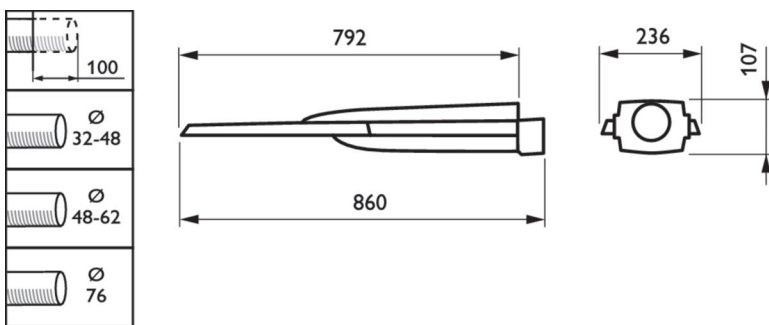

Product Information

Product Family Code	BGP761
Mechanical and Housing	
Housing Material	Aluminium die-cast
Fixation material	Stainless steel
Ingress protection code	IP66
Mech. impact protection code	IK09
Corrosion resistance	500 hours Salt Spray Test for standard version, 1.000 hours. Salt Spray Test optional Marine Salt Protection (MSP)
Certification	
CE mark	CE mark
ENEC mark	ENEC mark
RoHS mark	-
WEEE mark	-
Protection class IEC	II
Service	
Warranty period	5 years
Serviceability	Class A, the luminaire is equipped with serviceable parts (when applicable): LED board, driver, control units, surge-protection device, optics, front cover and mechanical parts
Light source replaceable	Yes
Operating ambient temperature range Tamb	-40 to +50 °C
Performance ambient temperature (Tq)	25 °C
L-Value	L90
Lifetime	100000 h
Surge protection	6KV in Common or Differential mode as standard, 10KV with optional Surge Protector Device (SPD)

Dimensional drawing(s) - mm