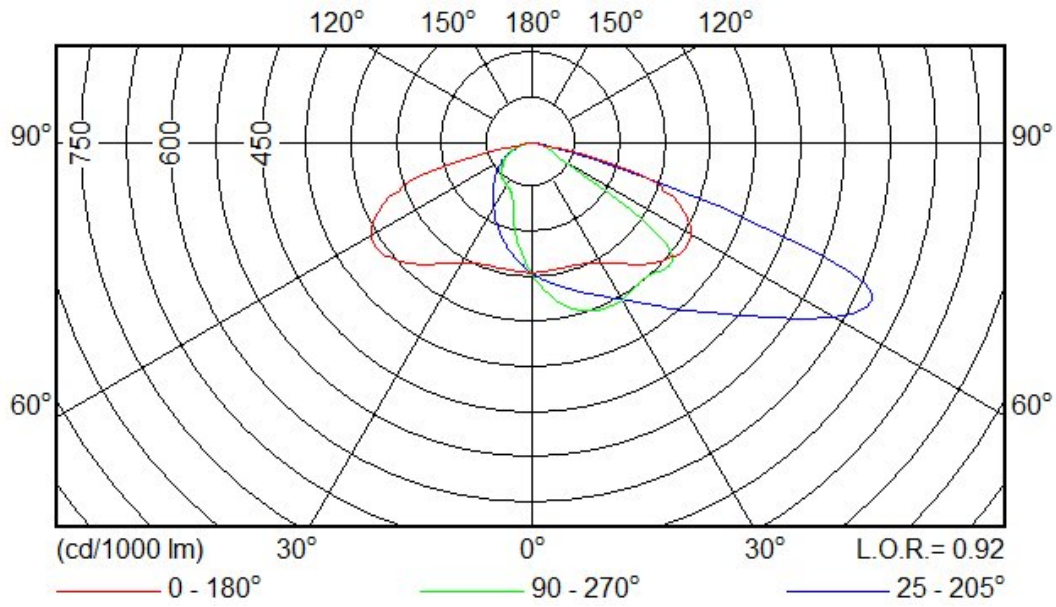

Photometric Graphs

Polar intensity diagram