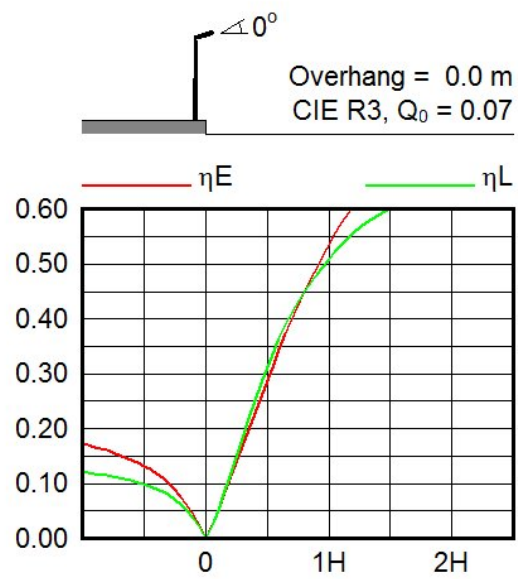

Utilisation factor curve and luminance yield diagram   Relative isolux diagram