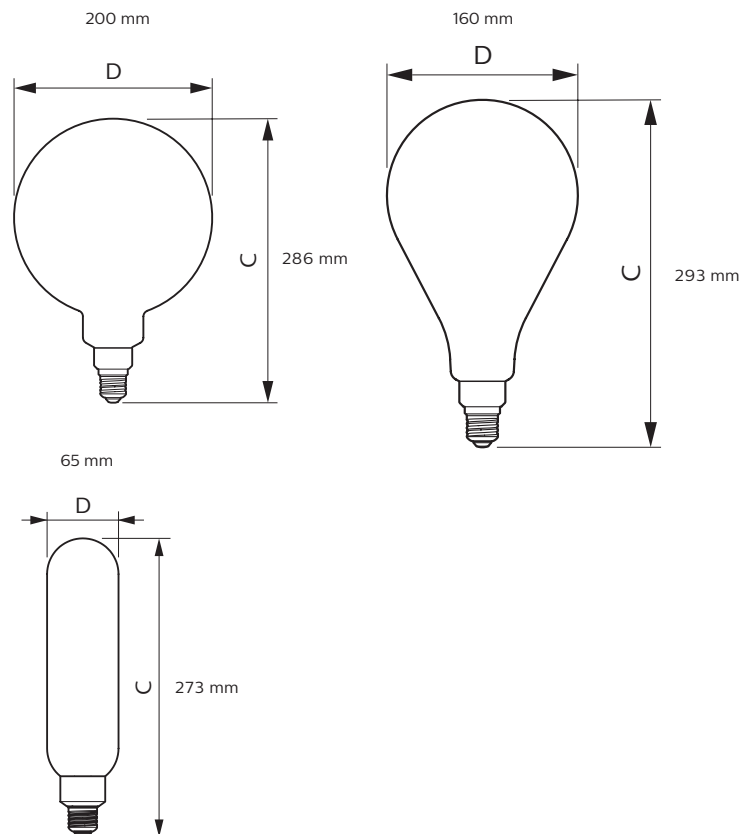

Application

decorative installations / domestic applications / hospitality / restaurants and hotels