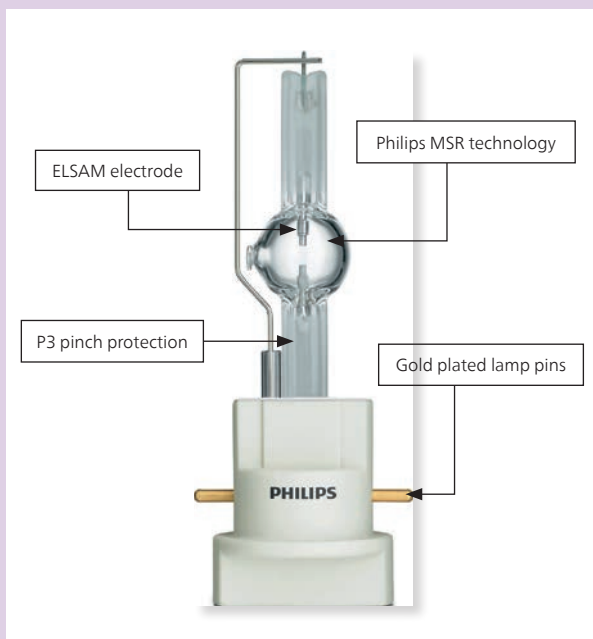

Philips P3 pinch protection (with special chromium coating) means that lamps...

- Are more stable over their lifetime, offering consistent performance under various ambient temperatures
- Can be used in compact fixtures
- Can be stored for a longer time in different environments

Golden pins (FastFit types) ensure the lamps...

- Provide better connection with the lamp holder, with no arcing or short circuits
- Offer better protection against higher temperatures and humidities
- Can be stored for a longer time in different environments

ELSAM electrode with special coil means the lamps...

- Provide easy ignition
- Exhibit less tungsten evaporation (and hence reduced electrode consumption), which results in more stable lumen maintenance and less color shift over the lamp's lifetime
- Have better protected walls due to less tungsten deposition

Philips MSR technology

- White color impression
- High color rendering