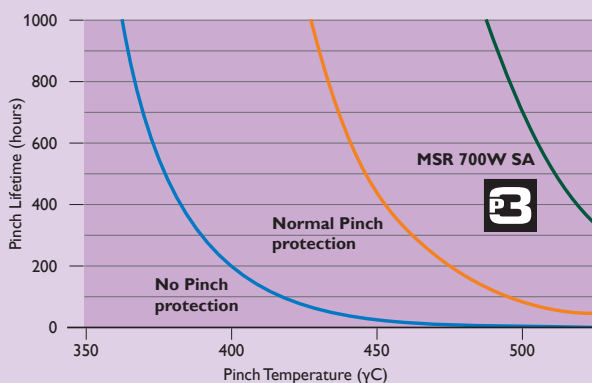

For long-term reliability, choose Gold

Each of the three technologies at the heart of Philips' MSR Gold™ lamps brings benefits in its own right. That's what makes this innovative combination so powerful.

P3 Pinch protection ensures longer lifetime, more design freedom and fewer early failures.