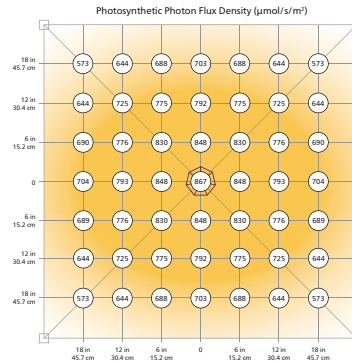

Philips GreenPower LED gridlighting

Gridlighting Photosynthetic Flux Density (4' x 4' Space)