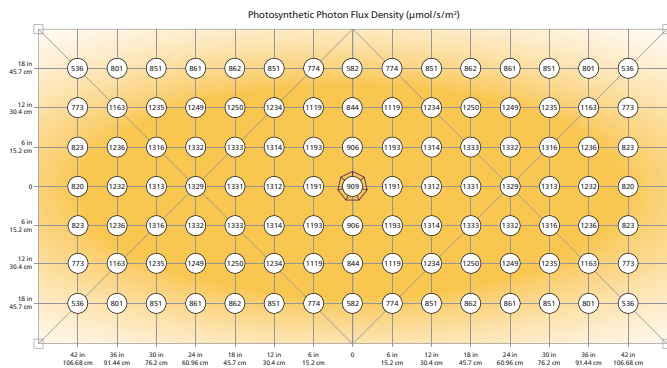

### Gridlighting Photosynthetic Flux Density (4' x 4' Space)

**4 x 4 Grow Tent White (60% reflection)**  
Hang height: 4 feet / 1.2192 meter

**4 x 4 Grow Tent White (60% reflection)**  
Hang height: 3 feet / 0.9144 meter

**4 x 4 Grow Tent White (60% reflection)**  
Hang height: 2 feet / 0.6096 meter

**4 x 4 Grow Tent White (60% reflection)**  
Hang height: 1 foot / 0.3048 meter

**4 x 4 Grow Tent White (60% reflection)**  
Hang height: 6 in / 0.1524 meter

# Gridlighting Photosynthetic Flux Density (4' x 8' Space)

4 x 8 rack (0% reflection) – Hang height: 4 feet / 1.2192 meter

4 x 8 rack – Hang height: 3 feet / 0.9144 meter

4 x 8 rack – Hang height: 2 feet / 0.6096 meter

4 x 8 rack – Hang height: 1 foot / 0.3048 meter

4 x 8 rack – Hang height: 6 in / 0.1524 meter

© 2023 Signify Holding. All rights reserved. The information provided herein is subject to change, without notice. Signify does not give any representation or warranty as to the accuracy or completeness of the information included herein and shall not be liable for any action in reliance thereon. The information presented in this document is not intended as any commercial offer and does not form part of any quotation or contract. Philips and the Philips Shield Emblem are registered trademarks of Koninklijke Philips N.V. All other trademarks are owned by Signify Holding or their respective owners.