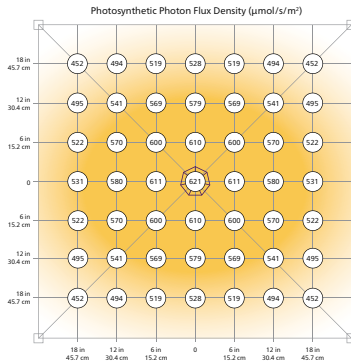

Philips GreenPower LED gridlighting

Gridlighting Photosynthetic Flux Density (4' x 4' Space)