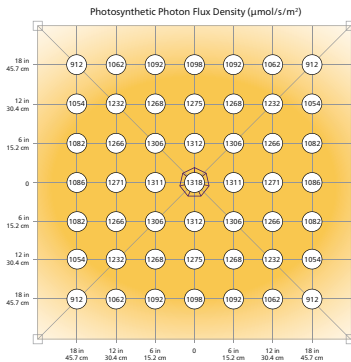

Philips GreenPower LED gridlighting

Gridlighting Photosynthetic Flux Density (4' x 4' Space)