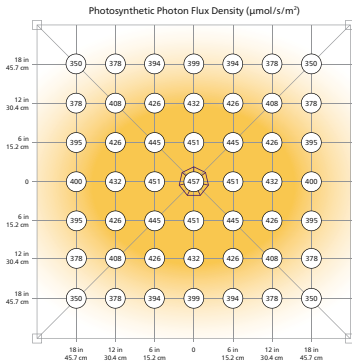

Philips GreenPower LED gridlighting

Gridlighting Photosynthetic Flux Density (4' x 4' Space)