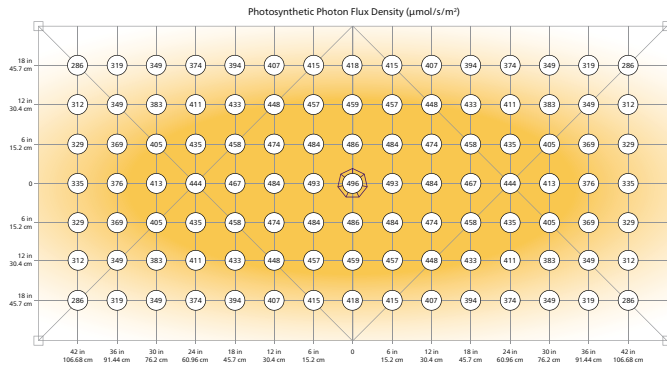

### Gridlighting Photosynthetic Flux Density (4' x 4' Space)

**4 x 4 Grow Tent White (60% reflection)**  
Hang height: 4 feet / 1.2192 meter

**4 x 4 Grow Tent White (60% reflection)**  
Hang height: 3 feet / 0.9144 meter

**4 x 4 Grow Tent White (60% reflection)**  
Hang height: 2 feet / 0.6096 meter

**4 x 4 Grow Tent White (60% reflection)**  
Hang height: 1 foot / 0.3048 meter

**4 x 4 Grow Tent White (60% reflection)**  
Hang height: 6 in / 0.1524 meter

# Gridlighting Photosynthetic Flux Density (4' x 8' Space)

4 x 8 rack (0% reflection) – Hang height: 4 feet / 1.2192 meter

4 x 8 rack – Hang height: 3 feet / 0.9144 meter

4 x 8 rack – Hang height: 2 feet / 0.6096 meter