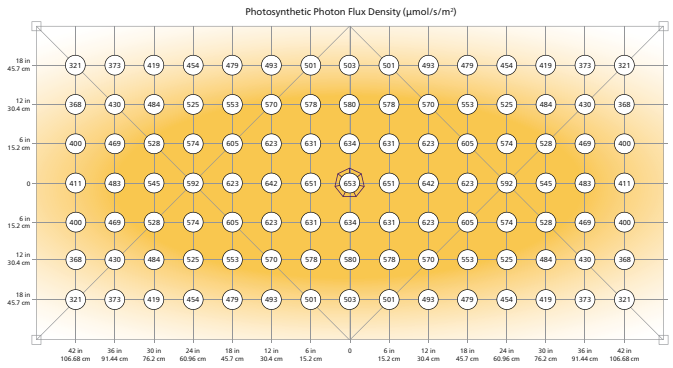

### Gridlighting Photosynthetic Flux Density (4' x 4' Space)

**4 x 4 Grow Tent White (60% reflection)**  
Hang height: 4 feet / 1.2192 meter

**4 x 4 Grow Tent White (60% reflection)**  
Hang height: 3 feet / 0.9144 meter

**4 x 4 Grow Tent White (60% reflection)**  
Hang height: 2 feet / 0.6096 meter

**4 x 4 Grow Tent White (60% reflection)**  
Hang height: 1 foot / 0.3048 meter

**4 x 4 Grow Tent White (60% reflection)**  
Hang height: 6 in / 0.1524 meter

# Gridlighting Photosynthetic Flux Density (4' x 8' Space)

4 x 8 rack (0% reflection) – Hang height: 4 feet / 1.2192 meter

4 x 8 rack – Hang height: 3 feet / 0.9144 meter

4 x 8 rack – Hang height: 2 feet / 0.6096 meter

4 x 8 rack – Hang height: 1 foot / 0.3048 meter

4 x 8 rack – Hang height: 6 in / 0.1524 meter

© 2023 Signify Holding. All rights reserved. The information provided herein is subject to change, without notice. Signify does not give any representation or warranty as to the accuracy or completeness of the information included herein and shall not be liable for any action in reliance thereon. The information presented in this document is not intended as any commercial offer and does not form part of any quotation or contract. Philips and the Philips Shield Emblem are registered trademarks of Koninklijke Philips N.V. All other trademarks are owned by Signify Holding or their respective owners.