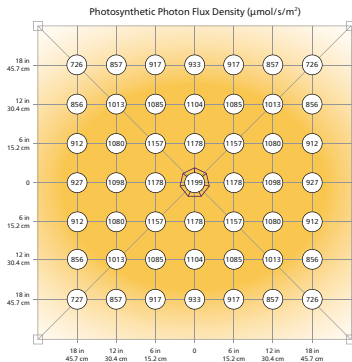

Philips GreenPower LED gridlighting

Gridlighting Photosynthetic Flux Density (4' x 4' Space)