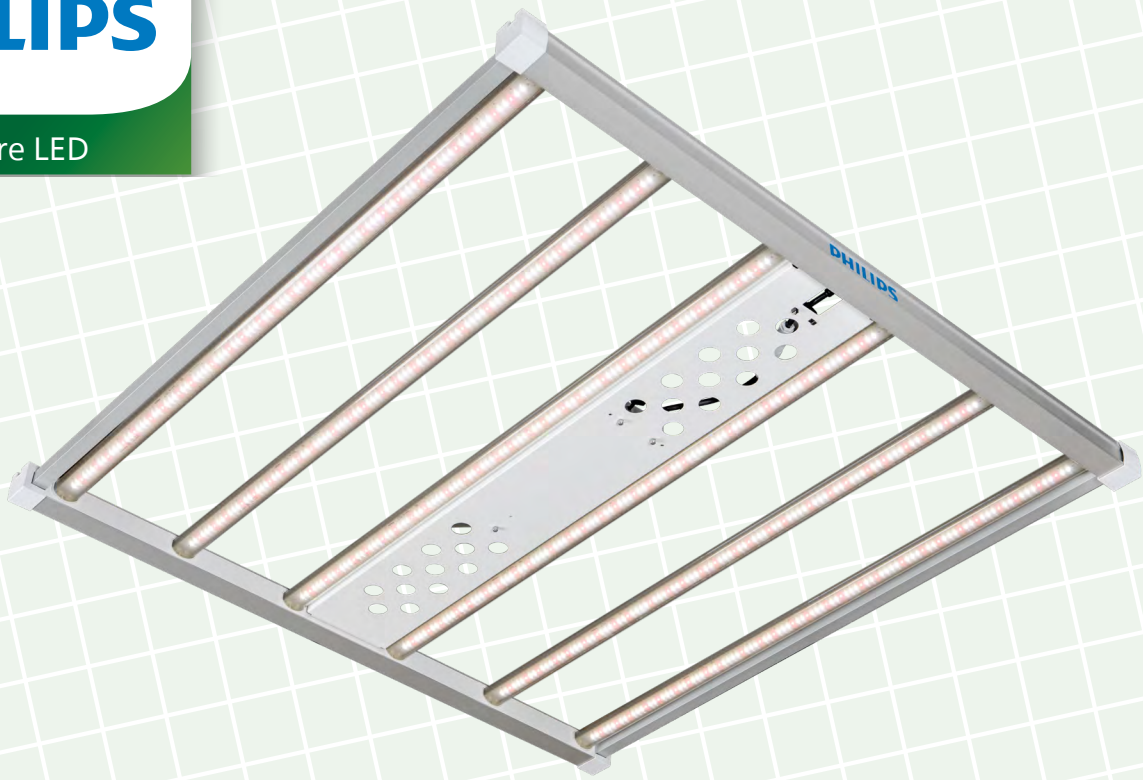

PHILIPS

Horticulture LED