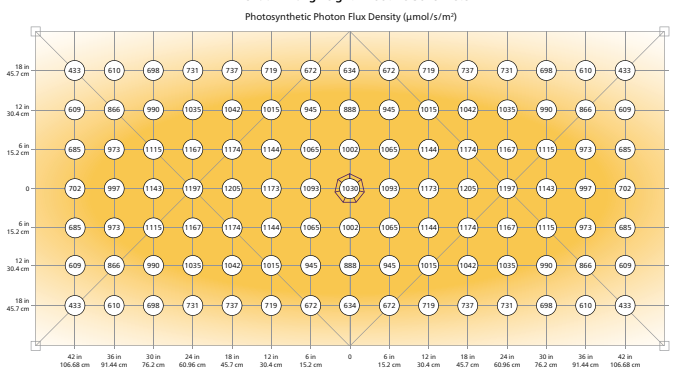

### Gridlighting Photosynthetic Flux Density (4' x 4' Space)

**4 x 4 Grow Tent White (60% reflection)**  
Hang height: 4 feet / 1.2192 meter

**4 x 4 Grow Tent White (60% reflection)**  
Hang height: 3 feet / 0.9144 meter

**4 x 4 Grow Tent White (60% reflection)**  
Hang height: 2 feet / 0.6096 meter

**4 x 4 Grow Tent White (60% reflection)**  
Hang height: 1 foot / 0.3048 meter

**4 x 4 Grow Tent White (60% reflection)**  
Hang height: 6 in / 0.1524 meter

# Gridlighting Photosynthetic Flux Density (4' x 8' Space)

4 x 8 rack (0% reflection) – Hang height: 4 feet / 1.2192 meter

4 x 8 rack – Hang height: 3 feet / 0.9144 meter

4 x 8 rack – Hang height: 2 feet / 0.6096 meter

4 x 8 rack – Hang height: 1 foot / 0.3048 meter

4 x 8 rack – Hang height: 6 in / 0.1524 meter

© 2023 Signify Holding. All rights reserved. The information provided herein is subject to change, without notice. Signify does not give any representation or warranty as to the accuracy or completeness of the information included herein and shall not be liable for any action in reliance thereon. The information presented in this document is not intended as any commercial offer and does not form part of any quotation or contract. Philips and the Philips Shield Emblem are registered trademarks of Koninklijke Philips N.V. All other trademarks are owned by Signify Holding or their respective owners.