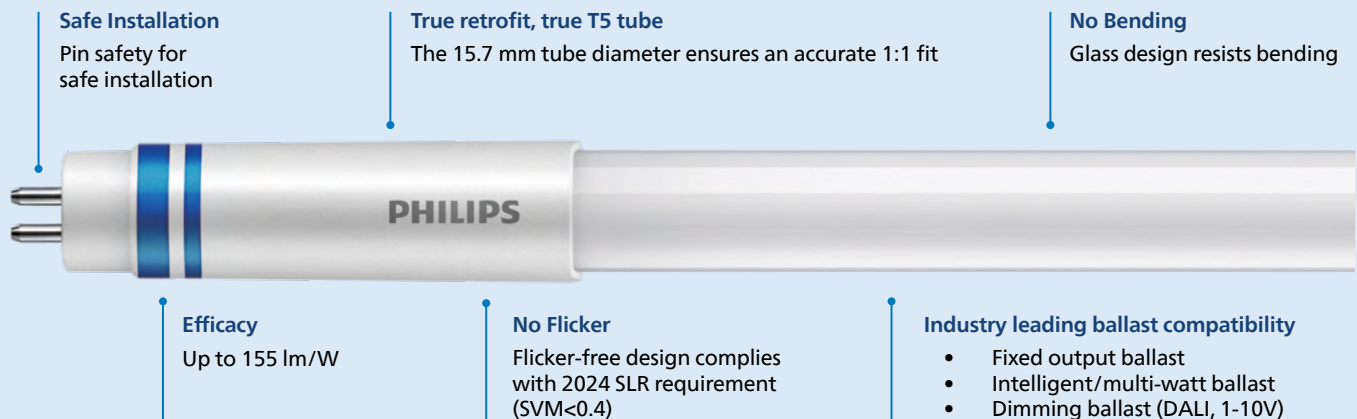

Retail

Optimize shelf lighting hassle free with LED lighting.

Product highlights

Payback before you know it

	Fluo	UO 5ft in industry	Fluo	HO 5ft in retail / supermarket	Fluo	HE 5ft in office
Lifetime	30,000 hrs	60,000 hrs	30,000 hrs	60,000 hrs	30,000 hrs	60,000 hrs
Lamp wattage	80W	36W	49W	26W	35W	20W
Total costs/year/lamp	253.40 €	115.25 €	117.83 €	61.52 €	39.76 €	21.55 €
Number of lamps	100		100		100	
Burning hours/year	8,760 hrs		6,480 hrs		3,000 hrs	
Total savings/year		13,815 €		5,631 €		1,821 €
Payback period		4.3 months		7.3 months		11.9 months
Total CO ₂ reduction over LED lifetime per lamp*		1,210 kg		668 kg		454 kg
Equivalent to emissions absorbed per lamp		54,9 trees		30,3 trees		20,6 trees