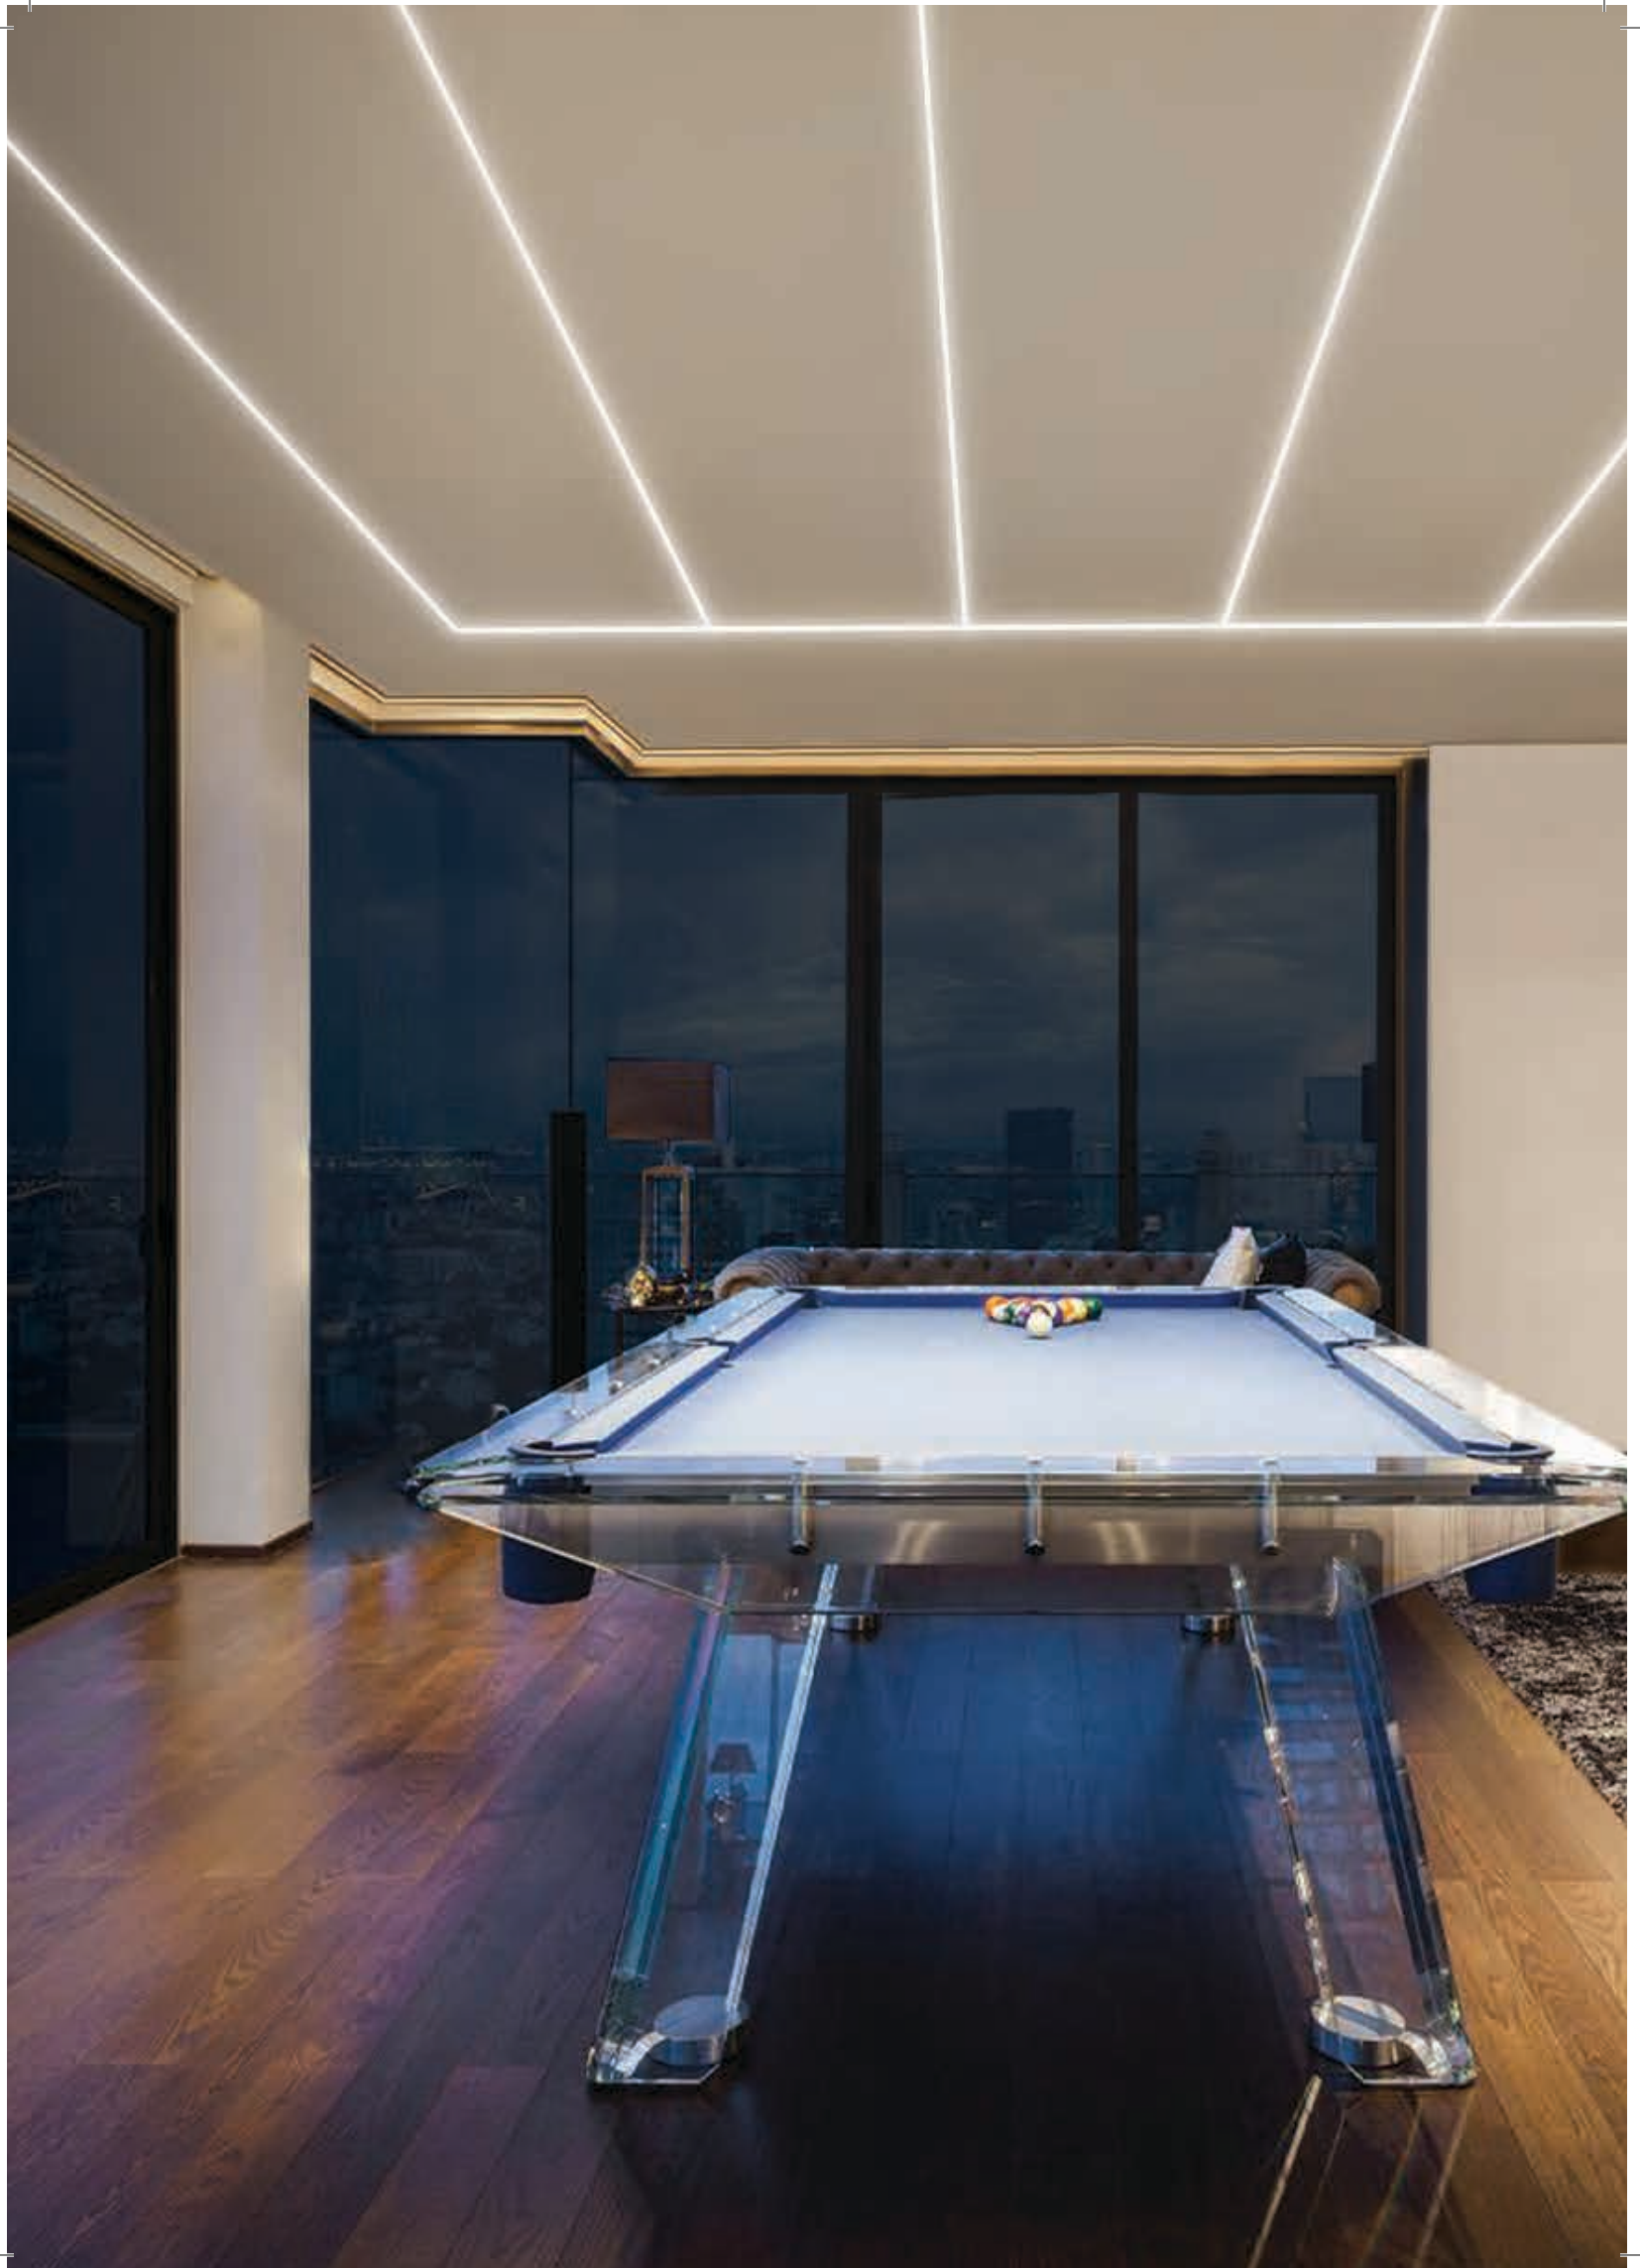

Take your creativity to the next level and experiment with new designs to accentuate the interiors.

ProGlow Nxt & Slim Edge Profile Strip

1000lm
per Mtr*

600lm
per Mtr*

Turn any ambience perfect

Express yourself with the Philips Profile lighting. This flexible LED tape is perfect solution for most of profile giving you the required design and ambience.