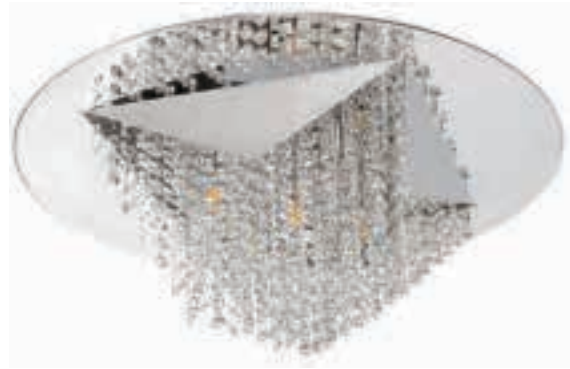

Cameo

Model No.: 581849

Unequalled crystals set in stainless steel finish chandelier for your plush interiors.

Model No.: 581850

Designer stainless steel finish chandelier with premium crystals for your lavish home.

	Chandelier	Chandelier
Model No.	581849	581850
Colour	Mirror stainless steel	Mirror stainless steel
Material	Mirror stainless steel & clear crystal	Mirror stainless steel & clear crystal
Dimensions (mm)	Dia. 580 x H 250	L 410 x W 410 x H 220
Lamp Base	G9	G9
Wattage	5x33W Max*	5x33W Max*
Lumen/CCT	Non-Integrated LED luminaire	

Voltage: 240V/50 Hz. | *Bulb excluded | Recommended LED, CFL or Incandescent bulbs can be used