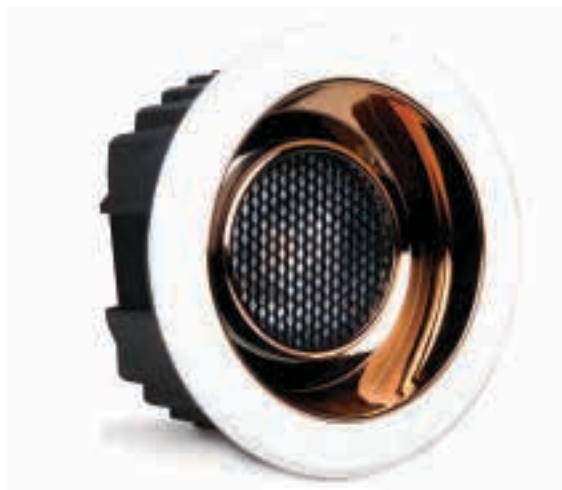

IP44 COB

Rose Gold