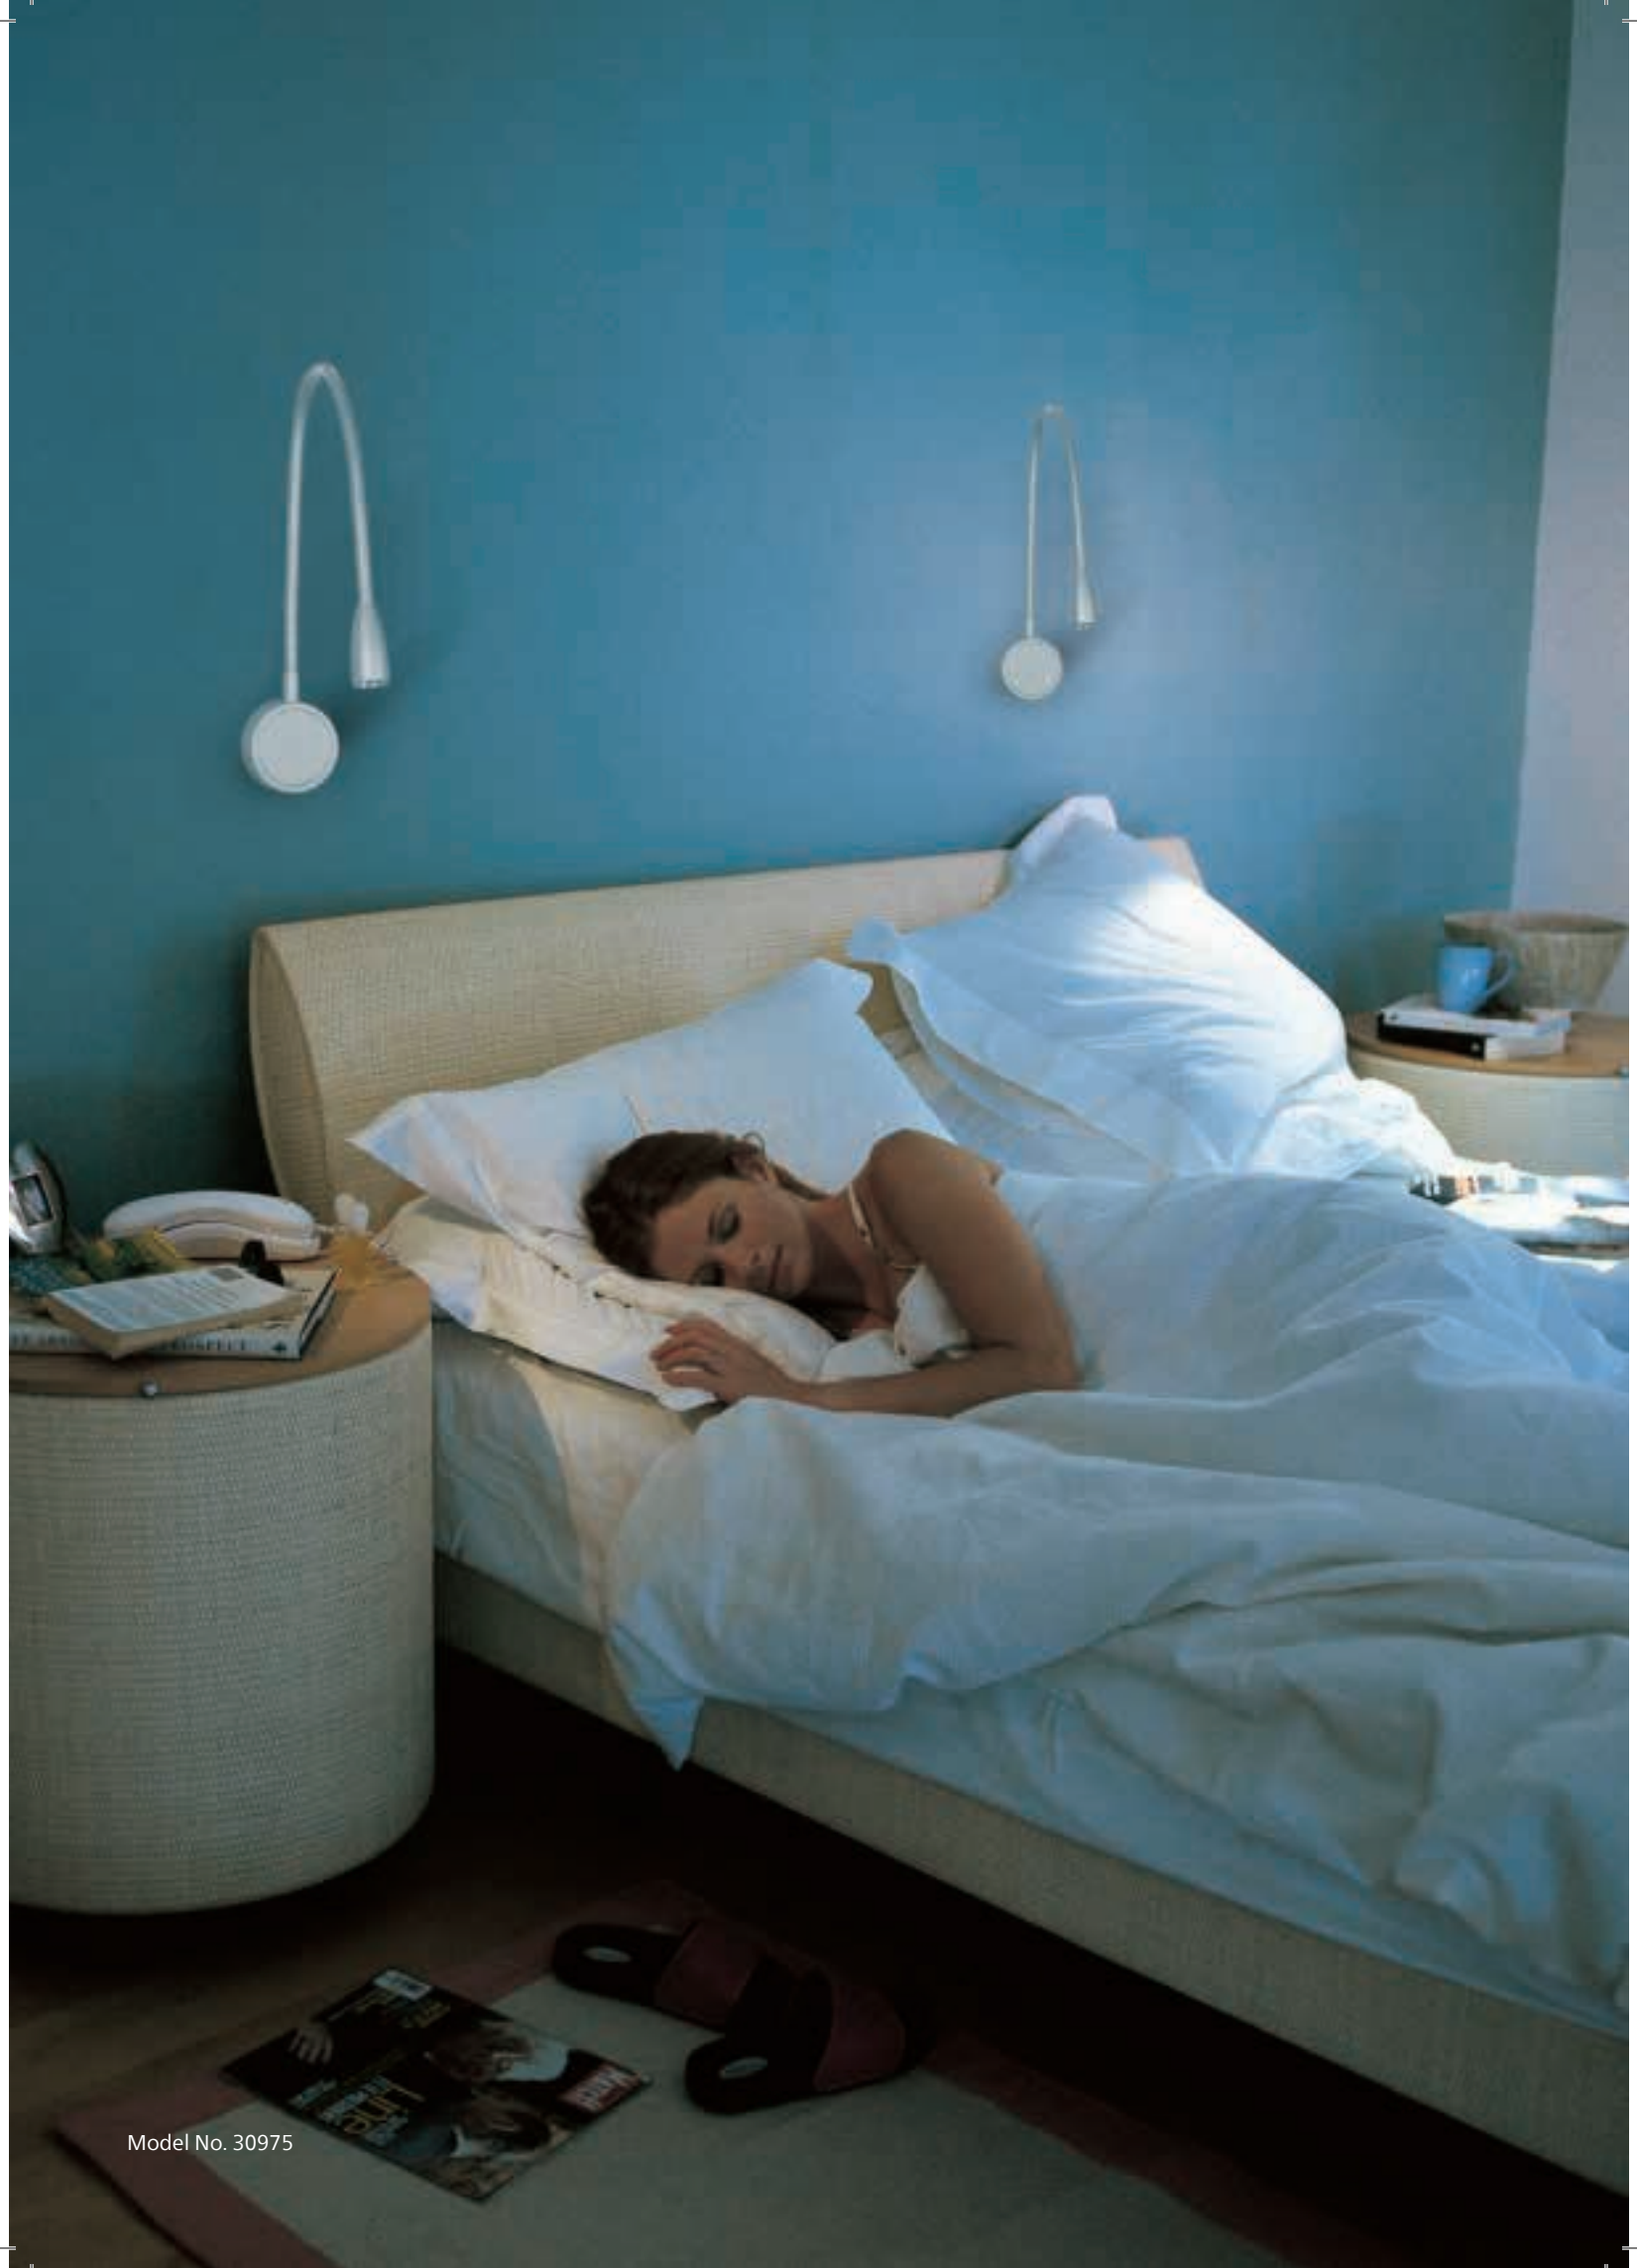

Model No. 30975