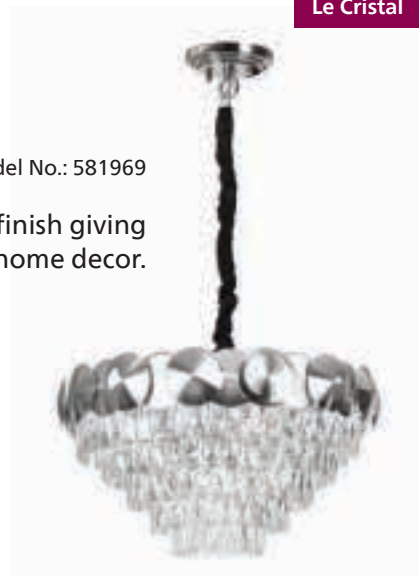

Voltage: 240V / 50 Hz | *Bulb excluded | Recommended LED, CFL or Incandescent bulbs can be used

Model No.: 581968

Shield

Model No.: 581969

Elegant chrome finish giving premium look to your home decor.

Model No.: 581968