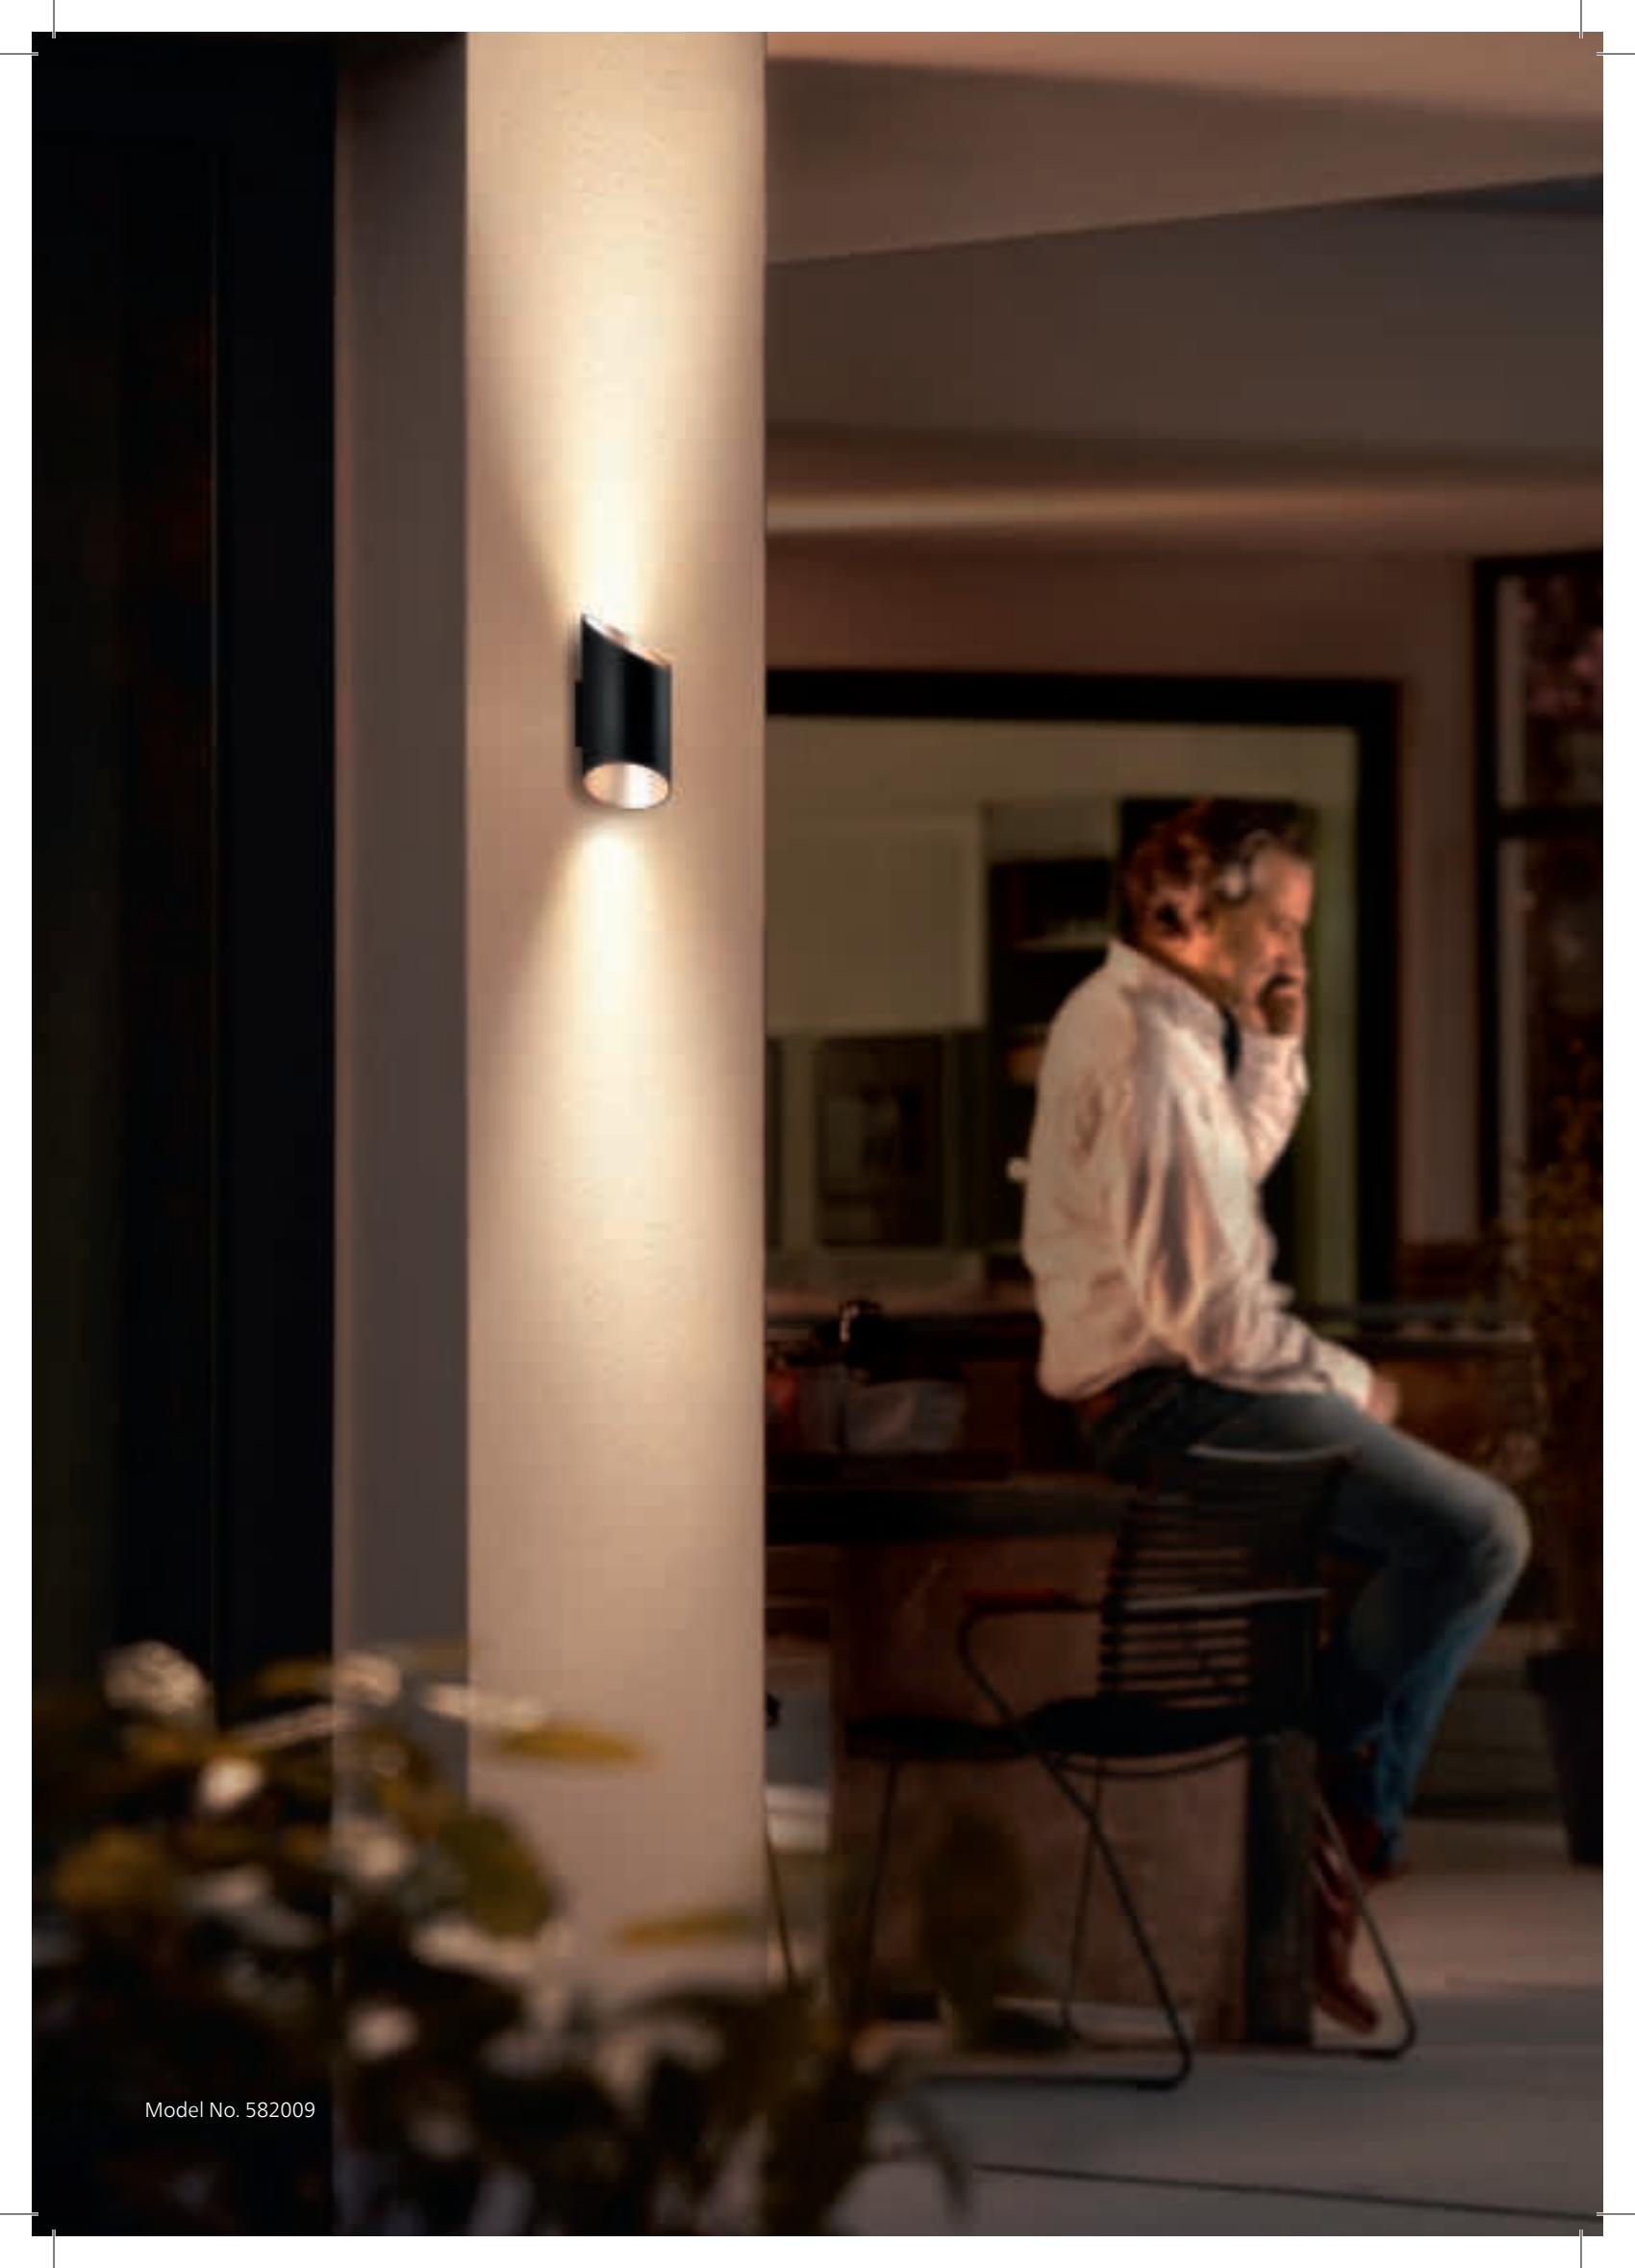

Model No. 582009