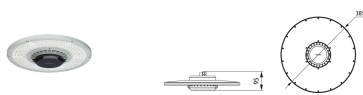

Product

BY120P G4 LED100S/840 PSU NB