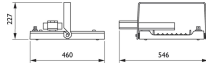

BY480P LED130S/840  
PSD NBA GC SI

**Product**  
BY480P LED170S/840 PSD MB GC WH BR

BY481X LED250S/840 SR  
WB GC SI IRE

**Product**  
BY480X LED130S/840 SR WB GC SI IRE

BY481P LED250S/840  
PSD MB GC WH BR