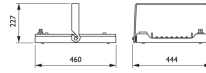

BY480P LED130S/840  
PSD NBA GC SI

**Product**  
BY480P LED170S/840 PSD MB GC WH BR

BY481X LED250S/840 SR  
WB GC SI IRE

**Product**  
BY480X LED130S/840 SR WB GC SI IRE

BY481P LED250S/840  
PSD MB GC WH BR