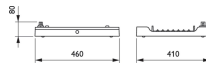

Product
BY480X LED130S/840 SR WB GC SI IRE

Bestelgegevens

EOC	Type aanduiding	MOQ	Richtprijs
40730800	BY481P LED250S/840 PSD WB GC SI	1	1395,00€
40731500	BY481P LED250S/840 PSD MB GC SI	1	1395,00€
40732200	BY481P LED350S/840 PSD MB GC SI	1	1395,00€
40734600	BY481P LED250S/840 PSD NB GC SI	1	1395,00€
40741400	BY481P LED250S/840 PSD WB PC SI	1	1475,00€
40743800	BY481P LED350S/840 PSD WB GC SI	1	1395,00€
40744500	BY481P LED250S/840 PSD MB PC SI	1	1475,00€
40763600	BY481P LED250S/840 PSD HRO GC SI	1	1395,00€
40767400	BY481P LED350S/840 PSD HRO GC SI	1	1395,00€
40768100	BY481P LED350S/840 PSD NB GC SI	1	1395,00€
40769800	BY481P LED250S/840 PSD HRO PC SI	1	1475,00€
40793300	BY481P LED350S/840 PSD WB PC SI	1	1475,00€
40795700	BY481P LED250S/840 PSD NB PC SI	1	1475,00€
40798800	BY481P LED350S/840 PSD MB PC SI	1	1475,00€
40799500	BY481P LED350S/840 PSD HRO PC SI	1	1475,00€
40733900	BY480P LED130S/840 PSD WB GC SI	1	785,00€
40736000	BY480P LED170S/840 PSD WB GC SI	1	785,00€
40738400	BY480P LED130S/840 PSD MB GC SI	1	785,00€
40739100	BY480P LED170S/840 PSD HRO GC SI	1	785,00€