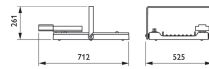

BY480P LED130S/840  
PSD NBA GC SI

**Product**  
BY480P LED170S/840 PSD MB GC WH BR

BY481X LED250S/840 SR  
WB GC SI IRE

**Product**  
BY480X LED130S/840 SR WB GC SI IRE

BY481P LED250S/840  
PSD MB GC WH BR