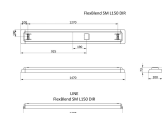

Product
SP340P 42S/940 SRD PCS SWZU SMT L120 WH