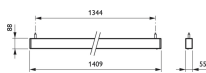

Product

SP532P LED47S/940 PSD PI5 SM2 L1410 ALU