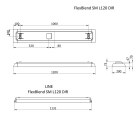

Product

SP340P 36S/940 PSD PCS SMT L120 WH