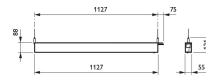

Product

SP532P LED36S/940 PSD LF2 PI7 SMTTL113AL