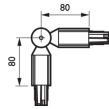

Product

ZRS750 ACP WH (XTS24-3)

Product

ZRS750 CPF WH (XTS23-3)