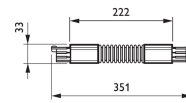

Product

ZRS700 SCP ALU SUSP CLAMP (SKB12-1)

Product

ZRS750 ICP WH (XTS21-3)

Product

ZRS750 CPX WH (XTS38-3)

ZRS700 SMS SUSP SET
L1500 (SKB34-1)

RBS750 3C L2000 WH
(XTSF4200-3)