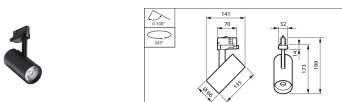

ST704T LED20S/PC930
PSU CLM18 BK

Product
ST714T LED20S/PC930 PSU FPO12 WH

ST714T LED20S/PW930
PSU FPO12 BK

ST714T LED27S/PW940
PSU FPO30 SI

Product
ST720T LED-XNB/PW9-3000 PSD CLM6 BK

ST705T LED20S/PW930
PSU CLM18 WH