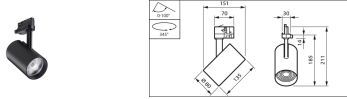

- Materiaal: Behuizing: aluminium
- Optiek: Bundelhoek 12°, bundelhoek 18°, bundelhoek 24°, bundelhoek 30°, bundelhoek 36°, bundelhoek 6°
- Type: ST704T
- Garantieperiode: 5 jaar

Product
ST715T LED27S/PC930 PSU FPO24 BK