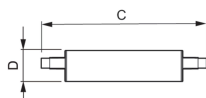

Product	D	C
CorePro LED linear R7S 118mm 14-100W 830 D	29	118
CorePro LED linear D 14-120W R7S 118 840	29	118
CoreProLED linearD 17.5-150W R7S 118 840	42	118