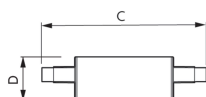

Product	D	C
CorePro LEDlinear ND 7.5-60W R7S 78mm830	29	78
CorePro LEDlinear ND 7.5-60W R7S 78mm840	29	78