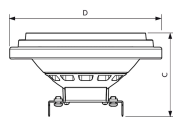

MAS LED ExpertColor 11-50W 927 AR111 8D

Product	D	C
MAS LEDspotLV D 15-75W 940 AR111 40D	111	62
MAS LED ExpertColor 11-50W 927 AR111 24D	111	62
MAS LED ExpertColor 11-50W 930 AR111 24D	111	62
MAS LED ExpertColor 11-50W 927 AR111 40D	111	62
MAS LED ExpertColor 11-50W 930 AR111 40D	111	62
MAS LED ExpertColor 15-75W 927 AR111 24D	111	62
MAS LED ExpertColor 15-75W 930 AR111 24D	111	62
MAS LED ExpertColor 15-75W 927 AR111 40D	111	62
MAS LED ExpertColor 15-75W 940 AR111 40D	111	62
MAS LED ExpertColor 11-50W 930 AR111 8D	111	62
MAS LEDspotLV D 20-100W 940 AR111 45D	111	62
MAS LEDspotLV D 20-100W 940 AR111 24D	111	62
MAS LEDspotLV D 20-100W 927 AR111 45D	111	62
MAS LEDspotLV D 20-100W 927 AR111 24D	111	62
MAS LEDspotLV D 20-100W 930 AR111 45D	111	62