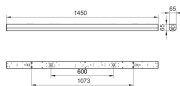

BN124C LED41S/840 IA1 TW1 L1200

**Product**

BN126C LED41S/840 PSU ELB3 L1200

**Product**

BN124C LED53S/840 IA1 TW1 L1500

BN126C LED64S/840 IA1  
TW1 L1200

**Product**

BN126C LED52S/840 PSD TW1 L1500