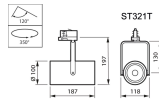

Product

ST321T LED19S/ROSE PSU MB FG WH