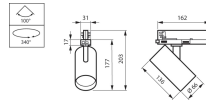

Product
ST715T 20S/PW930 PSU FPO12 WH

Product
ST705T 20S/PW930 PSU CLM18 WH