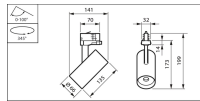

Product
ST715T 20S/PW930 PSU FPO12 WH

Product
ST705T 20S/PW930 PSU CLM18 WH