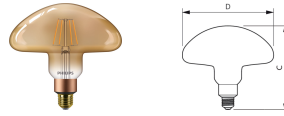

Product	D	C
LED classic 40W Mushroom E27 1800K GOLD D	202	188