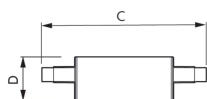

CorePro LED linear D 14-
120W R7S 118 830