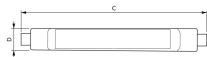

CorePro LED linear R7S
118mm 7.2-60W 840

CorePro LED linear R7S
118mm 6.5-60W 830

CoreProLED linearD 17.5-
150W R7S 118 830

Product	D	C
CorePro LED linear R7S 118mm 8.1-60W 840 G	13,5	118
CorePro LED linear R7S 118mm 8.1-60W 830 G	13,5	118