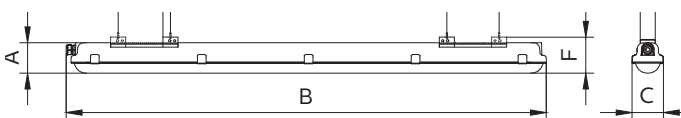

Dimensions

WT065C (1200+1500)