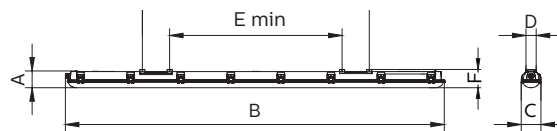

Dimensions

WT065C (1200+1500)

WT065C (L1800)

| WT065C (mm) | A | B | C | D | E min | E max | F |
|----------------------|----|------|----|----|-------|-------|----|
| LED24S/840 PSU L1200 | 76 | 1215 | 80 | 38 | 538 | 1062 | 85 |
| LED48S/840 PSU L1200 | 76 | 1215 | 80 | 38 | 538 | 1062 | 85 |
| LED35S/840 PSU L1500 | 76 | 1515 | 80 | 38 | 838 | 1362 | 85 |
| LED68S/840 PSU L1500 | 76 | 1515 | 80 | 38 | 838 | 1362 | 85 |