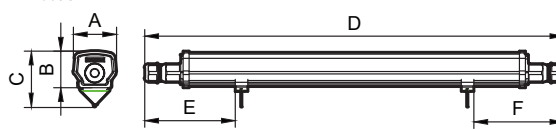

WT065C TW

WT065C (mm)	A	B	C	D	E	F	G
L1200	69	59	90	1201	200~250	200~250	
L1500	69	59	90	1501	100~150	100~150	
L1800	69	59	90	1801	150~250	150~250	900.5

WT065C TW (mm)	A	B	C	D	E	F
L1200	69	59	90	1258	230~280	230~280
L1500	69	59	90	1558	180~280	180~280