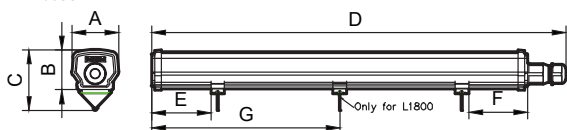

Order information

Product Short	Product EOC	Product Material Name	Market Descriptions	Input power	Lumen output	CCT	Efficacy
911401825281	871016336951899	WT065C LED24S/840 PSU L1200	4ft 'Single' IP65 Waterproof 4000k 2400lm	20W	2400lm	4000K	120lm/W
911401825381	871016336952599	WT065C LED48S/840 PSU L1200	4ft 'Twin' IP65 Waterproof 4000k 4800lm	43.5W	4800lm	4000K	110lm/W
911401825481	871016336953299	WT065C LED35S/840 PSU L1500	5ft 'Single' IP65 Waterproof 4000k 3500lm	28W	3500lm	4000K	125lm/W
911401825581	871016336954999	WT065C LED68S/840 PSU L1500	5ft 'Twin' IP65 Waterproof 4000k 6800lm	55W	6800lm	4000K	120lm/W
911401825681	871016336955699	WT065C LED44S/840 PSU L1800	6ft 'Single' IP65 Waterproof 4000k 4400lm	44W	4400lm	4000K	100lm/W
911401825781	871016336956399	WT065C LED84S/840 PSU L1800	6ft 'Twin' IP65 Waterproof 4000k 8400lm	65W	8400lm	4000K	129lm/W
919013004422	5016356635365	WT065C LED24S/840 PSU L1200 ELB3	4ft 'Single' IP65 Waterproof 4000k 2400lm E3	23W	2400lm	4000K	104lm/W
919013004423	5016356635372	WT065C LED48S/840 PSU L1200 ELB3	4ft 'Twin' IP65 Waterproof 4000k 4800lm E3	46.5W	4800lm	4000K	103lm/W
919013004424	5016356635389	WT065C LED35S/840 PSU L1500 ELB3	5ft 'Single' IP65 Waterproof 4000k 3500lm E3	31W	3500lm	4000K	113lm/W
919013004425	5016356635396	WT065C LED68S/840 PSU L1500 ELB3	5ft 'Twin' IP65 Waterproof 4000k 6800lm E3	58W	6800lm	4000K	117lm/W
919013004426	5016356635402	WT065C LED44S/840 PSU L1800 ELB3	6ft 'Single' IP65 Waterproof 4000k 4400lm E3	47W	4400lm	4000K	94lm/W
919013004427	5016356635419	WT065C LED84S/840 PSU L1800 ELB3	6ft 'Twin' IP65 Waterproof 4000k 8400lm E3	68W	8400lm	4000K	123lm/W

Dimensions