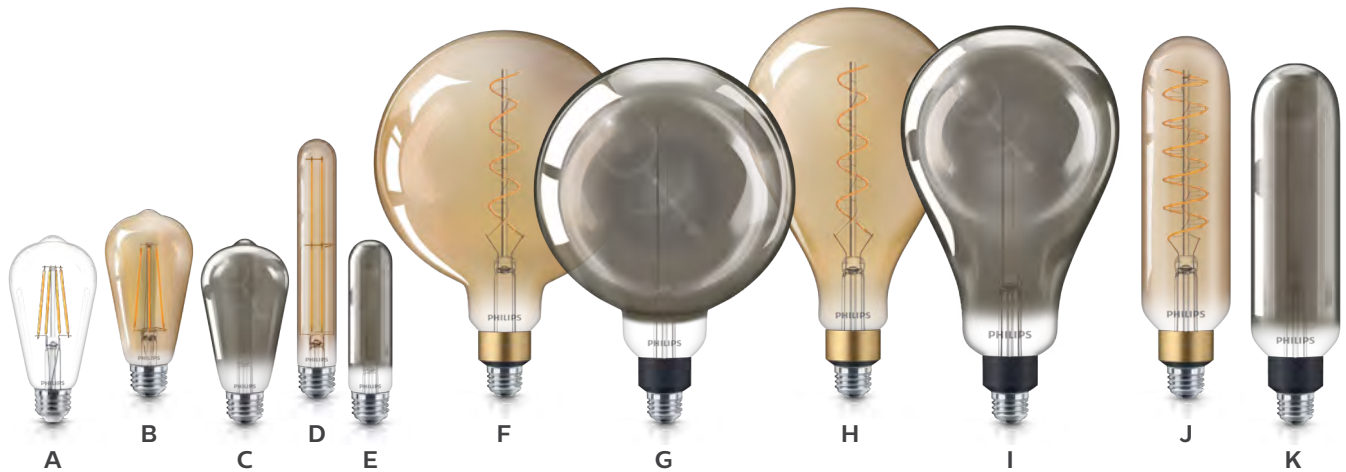

PHILIPS

LED lamps

Designer
decorative lamps

Designed to be seen whether it's on or off

Philips designer decorative LED lamps transform your facility with a perfect blend of warm white light or a modern, cool lighting experience. With very long lifetime, up to 90% energy savings, this lamp as a fixture approach, will also evenly distribute light with trendy and stylish charm for a welcoming space.

Philips LED Designer decorative lamps

Ordering, electrical and technical data (Subject to change without notice)

	Product No. (6nc)	Model No. (12nc)	Description	Watts (W)	Lumens (lm)	Volts (V)	CRI (min)	CCT (K)	Lifetime ¹ (hrs)	Material	Finish	Legend
MasterClass R20 lamps												
w ■ ■	556530	929002296003	8ST19/PER/927-922/CL/G/E26/WGX PF T20	8	800	120	90	2700-2200	15,000	Glass	Clear	A
w ■ ■	556548	929002296103	8.8ST19/PER/950/CL/G/E26/DIM 1PF T20	8.8	800	120	90	5000	15,000	Glass	Clear	A
w ■ ■	556803	929001951033	5ST19/VIN/820/E26/CL/GL/DIM 4/1FB T20	5	350	120	80	2000	15,000	Glass	Amber	B
w ■ ■	543140	929002001003	4ST19/MOD/840/E26/CL/GL/DIM 4/1BC	4	150	120	80	4000	15,000	Glass	Smokey	C
w ■ ■	556837	929001951533	4.5T10/VIN/820/E26/CL/GL/DIM 4/FBH T20	4.5	300	120	80	2000	15,000	Glass	Amber	D
w ■ ■	543132	929002000903	4T10/MOD/840/E26/CL/GL/DIM 4/1BC	4	150	120	80	4000	15,000	Glass	Smokey	E
w ■ ■	536268	929001936303	7.5G63/VIN/820/CL/G/DIM 2/ICT	7.5	400	120	80	2000	15,000	Glass	Amber	F
w ■ ■	536292	929001936603	7.5G63/modern/840/CL/G/DIM 2/ICT	7.5	250	120	80	4000	15,000	Glass	Smokey	G
w ■ ■	536276	929001936403	7.5A50/VIN/820/CL/G/DIM 2/ICT	7.5	400	120	80	2000	15,000	Glass	Amber	H
w ■ ■	536300	929001936703	7.5A50/modern/840/CL/G/DIM 2/ICT	7.5	250	120	80	4000	15,000	Glass	Smokey	I
w ■ ■	536284	929001936503	7.5T20/VIN/820/CL/G/DIM 2/ICT	7.5	400	120	80	2000	15,000	Glass	Amber	J
w ■ ■	536318	929001936803	7.5T20/modern/840/CL/G/DIM 2/ICT	7.5	250	120	80	4000	15,000	Glass	Smokey	K