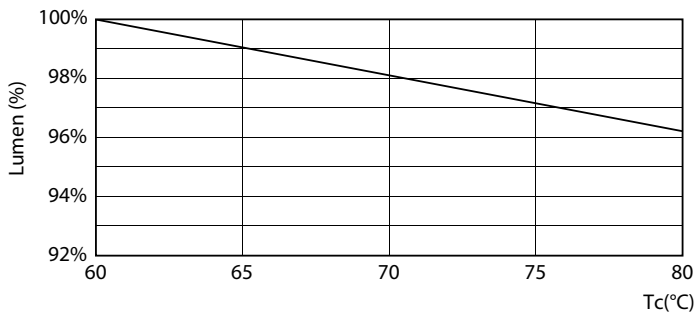

Product data

General Information	
Base	G13 [Medium Bi-Pin Fluorescent]
EU RoHS compliant	Yes
Nominal Lifetime (Nom)	50000 h
Switching Cycle	50000X
Technical Type	12.5-25-28-30-32W

Light Technical	
Color Code	830 [CCT of 3000K]
Beam Angle (Nom)	240 °
Initial lumen (Nom)	1700 lm
Color Designation	White (WH)
Correlated Color Temperature (Nom)	3000 K
Luminous Efficacy (rated) (Nom)	136.00 lm/W
Color Consistency	<6
Color Rendering Index (Nom)	82
LLMF At End Of Nominal Lifetime (Nom)	70 %

© 2020 Philips Lighting B.V. Page 11 of 11

LEDtube 12,5W G13 1700lm 830

Lifetime

LEDtube 50K-LED

LEDtube 50K FailureRate-LED

LEDtube 12,5W 50K LumenVsTc

LEDtube 50K-LMP

Lifetime