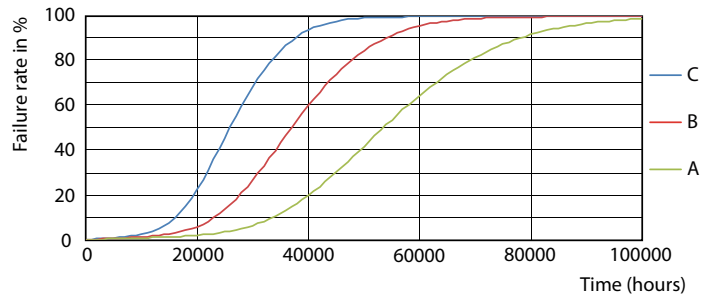

Photometric data

© 2020 Philips Lighting B.V. Page 11 of 11

LEDtube 12,5W G13 1700lm 830

Lifetime

LEDtube 50K-LED