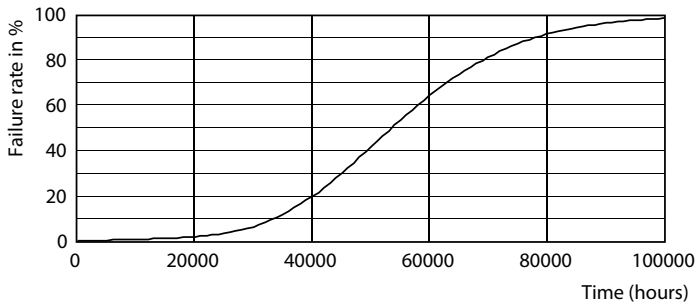

Photometric data

© 2020 Philips Lighting B.V. Page 11 of 11

LEDtube 12,5W G13 1700lm 830

Lifetime

LEDtube 50K-LED