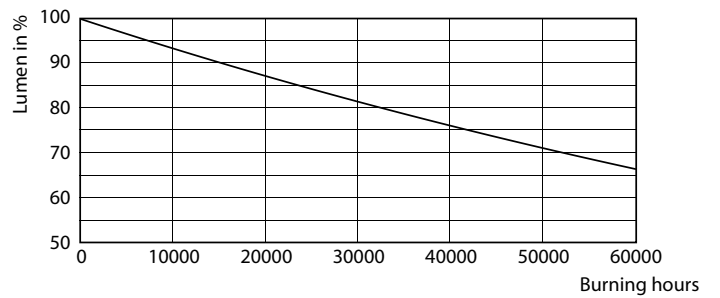

Product data

General Information	
Base	G13 [Medium Bi-Pin Fluorescent]
EU RoHS compliant	Yes
Nominal Lifetime (Nom)	50000 h
Switching Cycle	50000X
Technical Type	12.5-25-28-30-32W

Light Technical	
Color Code	830 [CCT of 3000K]
Beam Angle (Nom)	240 °
Initial lumen (Nom)	1700 lm
Color Designation	White (WH)
Correlated Color Temperature (Nom)	3000 K
Luminous Efficacy (rated) (Nom)	136.00 lm/W
Color Consistency	<6
Color Rendering Index (Nom)	82
LLMF At End Of Nominal Lifetime (Nom)	70 %

© 2020 Philips Lighting B.V. Page 11 of 11

LEDtube 12,5W G13 1700lm 830

Lifetime

LEDtube 50K-LED

LEDtube 50K FailureRate-LED

LEDtube 12,5W 50K LumenVsTc

LEDtube 50K-LMP

Lifetime