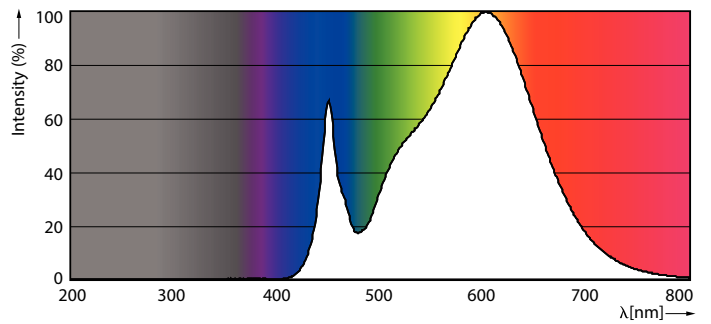

LEDtube G13 830 COR