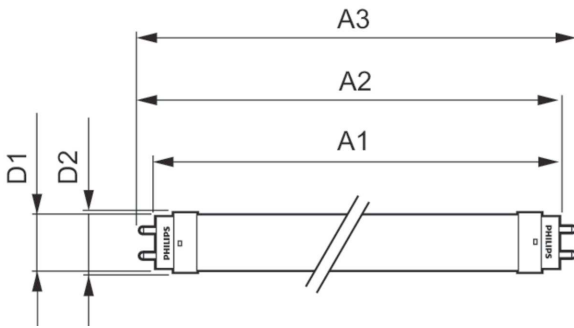

T8

Approval and Application

Energy Efficiency Label (EEL)	Not applicable
Energy Saving Product	Yes
Approbation Marks	RoHS compliance UL certificate DLC compliance
Energy Consumption kWh/1000 h	- kWh

Product Data

Order product name	12.5T8/COR/48-830/MF17/G 10/1

EAN/UPC - Product	046677477318
Order code	477315
Numerator - Quantity Per Pack	1
Numerator - Packs per outer box	10
Material Nr. (12NC)	929002394404
Net Weight (Piece)	0.220 kg
Model Number	9290023944

Dimensional drawing

TLED T8 120-277V 12.5-32W 1700lm 3000K