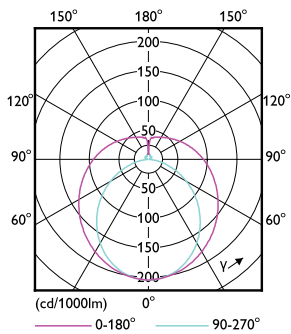

Dimensional drawing

TLED T8 120-277V 12.5-32W 1700lm 3000K

Product

12.5T8/COR/48-830/MF17/G 10/1

Photometric data

LEDtube G13 COR

LEDtube G13 830 COR

Photometric data