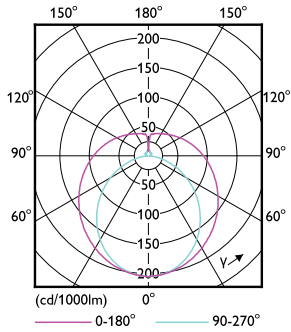

Product data

General Information		Lamp Current (Min)	
Base	G13 [Medium Bi-Pin Fluorescent]		45 mA
EU RoHS compliant	Yes	Starting Time (Nom)	0.5 s
Nominal Lifetime (Nom)	50000 h	Warm Up Time to 60% Light (Nom)	0.5 s
Switching Cycle	50000X	Power Factor (Nom)	0.9
Technical Type	12.5-25-28-30-32W	Voltage (Nom)	120-277 V
Light Technical		Temperature	
Color Code	835 [CCT of 3500K]	T-Ambient (Max)	45 °C
Beam Angle (Nom)	240 °	T-Ambient (Min)	-20 °C
Initial lumen (Nom)	1700 lm	T-Storage (Max)	65 °C
Color Designation	White (WH)	T-Storage (Min)	-40 °C
Correlated Color Temperature (Nom)	3500 K	T-Case Maximum (Nom)	60 °C
Luminous Efficacy (rated) (Nom)	136.00 lm/W	Controls and Dimming	
Color Consistency	<6	Dimmable	No
Color Rendering Index (Nom)	82	Mechanical and Housing	
LLMF At End Of Nominal Lifetime (Nom)	70 %	Bulb Finish	Frosted
Operating and Electrical		Bulb Material	Glass
Input Frequency	50 to 60 Hz	Product Length	48 in
Power (Rated) (Nom)	12.5 W		
Lamp Current (Max)	105 mA		

Dimensional drawing

TLED T8 120-277V 12.5-32W 1700lm 3500K

Product

12.5T8/COR/48-835/MF17/G 10/1

Photometric data

LEDtube G13 835 COR

General Uniform Lighting
1 x TLED 12.5W 3000K 1700lm
Page 1/1

LEDtube 12,5W G13 1700lm 835

Photometric data

LEDtube G13 COR

Lifetime

LEDtube 50K-LED

LEDtube 50K FailureRate-LED

LEDtube 12,5W 50K LumenVsTc

LEDtube 50K-LMP

Lifetime