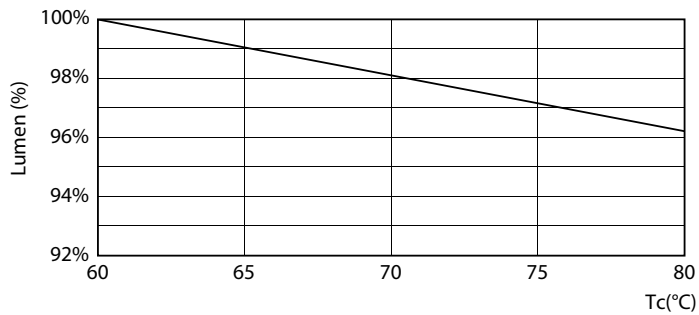

Product data

General Information		Lamp Current (Min)	
Base	G13 [Medium Bi-Pin Fluorescent]		45 mA
EU RoHS compliant	Yes	Starting Time (Nom)	0.5 s
Nominal Lifetime (Nom)	50000 h	Warm Up Time to 60% Light (Nom)	0.5 s
Switching Cycle	50000X	Power Factor (Nom)	0.9
Technical Type	12.5-25-28-30-32W	Voltage (Nom)	120-277 V
Light Technical		Temperature	
Color Code	835 [CCT of 3500K]	T-Ambient (Max)	45 °C
Beam Angle (Nom)	240 °	T-Ambient (Min)	-20 °C
Initial lumen (Nom)	1700 lm	T-Storage (Max)	65 °C
Color Designation	White (WH)	T-Storage (Min)	-40 °C
Correlated Color Temperature (Nom)	3500 K	T-Case Maximum (Nom)	60 °C
Luminous Efficacy (rated) (Nom)	136.00 lm/W	Controls and Dimming	
Color Consistency	<6	Dimmable	No
Color Rendering Index (Nom)	82	Mechanical and Housing	
LLMF At End Of Nominal Lifetime (Nom)	70 %	Bulb Finish	Frosted
Operating and Electrical		Bulb Material	Glass
Input Frequency	50 to 60 Hz	Product Length	48 in
Power (Rated) (Nom)	12.5 W		
Lamp Current (Max)	105 mA		

Photometric data

LEDtube G13 COR

Lifetime

LEDtube 50K-LED

LEDtube 50K FailureRate-LED

LEDtube 12,5W 50K LumenVsTc

LEDtube 50K-LMP

Lifetime