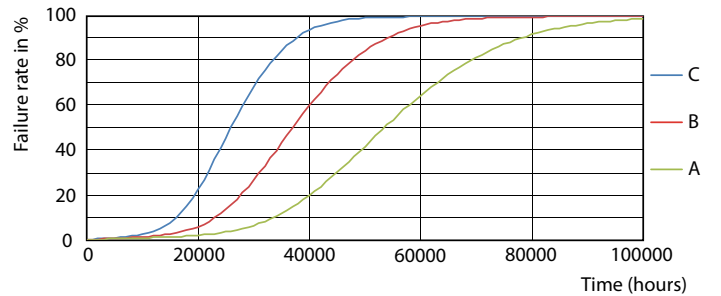

Photometric data

LEDtube G13 COR

Lifetime

LEDtube 50K-LED

LEDtube 50K FailureRate-LED

LEDtube 12,5W 50K LumenVsTc

LEDtube 50K-LMP

Lifetime