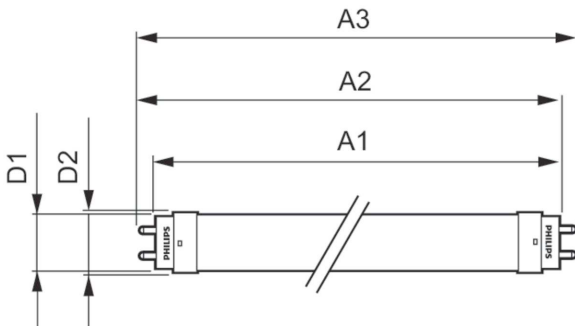

T8

Approval and Application

Energy Efficiency Label (EEL)	Not applicable
Energy Saving Product	Yes
Approbation Marks	RoHS compliance UL certificate DLC compliance
Energy Consumption kWh/1000 h	- kWh

Product Data

Order product name	12.5T8/COR/48-835/MF17/G 10/1

EAN/UPC - Product	046677477325
Order code	477323
Numerator - Quantity Per Pack	1
Numerator - Packs per outer box	10
Material Nr. (12NC)	929002394504
Net Weight (Piece)	0.215 kg
Model Number	9290023945

Dimensional drawing

TLED T8 120-277V 12.5-32W 1700lm 3500K

Product

12.5T8/COR/48-835/MF17/G 10/1