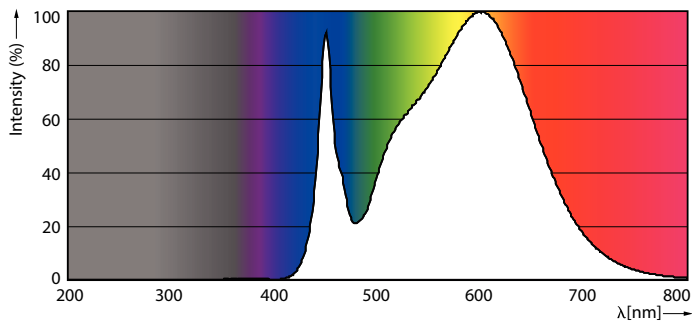

Photometric data

LEDtube G13 835 COR

LEDtube 12,5W G13 1700lm 835