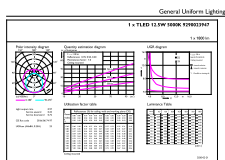

Photometric data

LEDtube 12,5W G13 1800lm 850