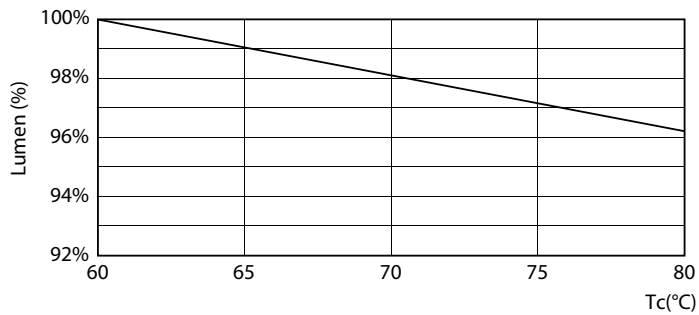

Product data

General Information		Lamp Current (Min)	
Base	G13 [Medium Bi-Pin Fluorescent]		45 mA
EU RoHS compliant	Yes	Starting Time (Nom)	0.5 s
Nominal Lifetime (Nom)	50000 h	Warm Up Time to 60% Light (Nom)	0.5 s
Switching Cycle	50000X	Power Factor (Nom)	0.9
Technical Type	12.5-25-28-30-32W	Voltage (Nom)	120-277 V
Light Technical		Temperature	
Color Code	850 [CCT of 5000K]	T-Ambient (Max)	45 °C
Beam Angle (Nom)	240 °	T-Ambient (Min)	-20 °C
Initial lumen (Nom)	1800 lm	T-Storage (Max)	65 °C
Color Designation	Daylight	T-Storage (Min)	-40 °C
Correlated Color Temperature (Nom)	5000 K	T-Case Maximum (Nom)	60 °C
Luminous Efficacy (rated) (Nom)	144.00 lm/W	Controls and Dimming	
Color Consistency	<5	Dimmable	No
Color Rendering Index (Nom)	82	Mechanical and Housing	
LLMF At End Of Nominal Lifetime (Nom)	70 %	Bulb Finish	Frosted
Operating and Electrical		Bulb Material	Glass
Input Frequency	50 to 60 Hz	Product Length	48 in
Power (Rated) (Nom)	12.5 W		
Lamp Current (Max)	105 mA		

Photometric data

LEDtube G13 COR

Lifetime

LEDtube 50K-LED

LEDtube 50K FailureRate-LED

LEDtube 12,5W 50K LumenVsTc

LEDtube 50K-LMP

Lifetime