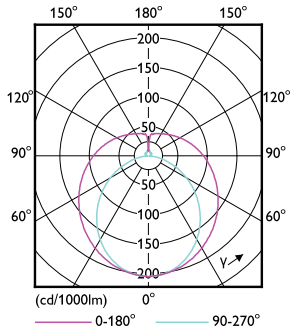

Dimensional drawing

TLED T8 120-277V 12.5-32W 1800lm 5000K

Product

12.5T8/COR/48-850/MF18/G 10/1

Photometric data

General Uniform Lighting
1 x TLED 12.5W G13 1800lm 850
Page 11

LEDtube 12,5W G13 1800lm 850

LEDtube G13 850 COR

Photometric data

LEDtube G13 COR

Lifetime

LEDtube 50K-LED

LEDtube 50K FailureRate-LED

LEDtube 12,5W 50K LumenVsTc

LEDtube 50K-LMP

Lifetime