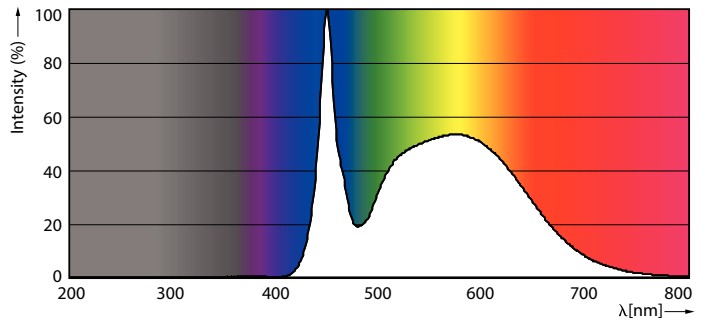

LEDtube G13 850 COR