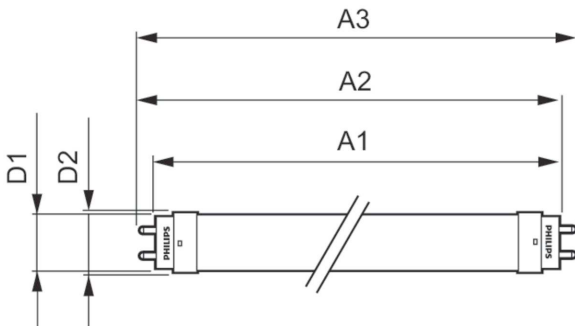

T8

Approval and Application

Energy Efficiency Label (EEL)	Not applicable
Energy Saving Product	Yes
Approbation Marks	RoHS compliance UL certificate DLC compliance
Energy Consumption kWh/1000 h	- kWh

Product Data

Order product name	12.5T8/COR/48-850/MF18/G 10/1

EAN/UPC - Product	046677477349
Order code	477349
Numerator - Quantity Per Pack	1
Numerator - Packs per outer box	10
Material Nr. (12NC)	929002394704
Net Weight (Piece)	0.220 kg
Model Number	9290023947

Dimensional drawing

TLED T8 120-277V 12.5-32W 1800lm 5000K

Product

12.5T8/COR/48-850/MF18/G 10/1

Photometric data

LEDtube 12,5W G13 1800lm 850