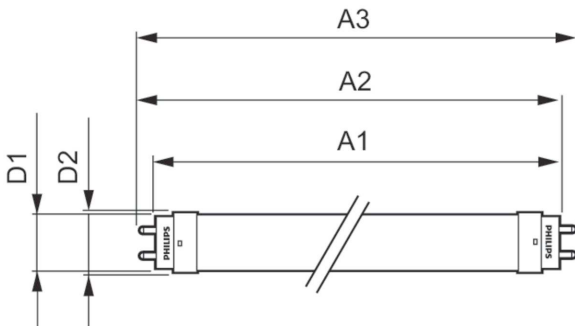

T8

Approval and Application

Energy Efficiency Label (EEL)	Not applicable
Energy Saving Product	Yes
Approbation Marks	RoHS compliance UL certificate DLC compliance
Energy Consumption kWh/1000 h	- kWh

Product Data

Order product name	15T8/COR/48-830/MF20/G 10/1

EAN/UPC - Product	046677471743
Order code	471748
Numerator - Quantity Per Pack	1
Numerator - Packs per outer box	10
Material Nr. (12NC)	929002394804
Net Weight (Piece)	0.215 kg
Model Number	9290023948

Dimensional drawing

TLED T8 120-277V 15-32W 2000lm 3000K G13