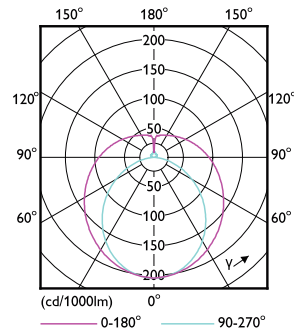

Dimensional drawing

TLED T8 120-277V 15-32W 2000lm 3000K G13

Product

15T8/COR/48-830/MF20/G 10/1

Photometric data

LEDtube 15W G13 2000lm 830

LEDtube G13 COR

Photometric data