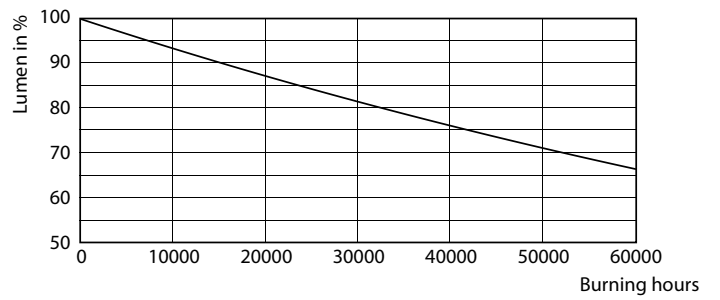

Product data

General Information	
Base	G13 [Medium Bi-Pin Fluorescent]
EU RoHS compliant	Yes
Nominal Lifetime (Nom)	50000 h
Switching Cycle	50000X
Technical Type	15-25-28-30-32W

Light Technical	
Color Code	830 [CCT of 3000K]
Beam Angle (Nom)	240 °
Initial lumen (Nom)	2000 lm
Color Designation	White (WH)
Correlated Color Temperature (Nom)	3000 K
Luminous Efficacy (rated) (Nom)	133.00 lm/W
Color Consistency	<6
Color Rendering Index (Nom)	82
LLMF At End Of Nominal Lifetime (Nom)	70 %

LEDtube G13 830 COR

Lifetime

LEDtube 15W 50K LumenVsTc

LEDtube 50K-LED

LEDtube 50K FailureRate-LED

LEDtube 50K-LMP

T8

Lifetime