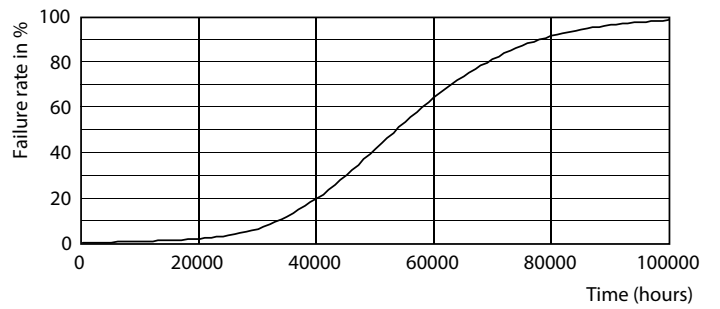

LEDtube 50K-LED