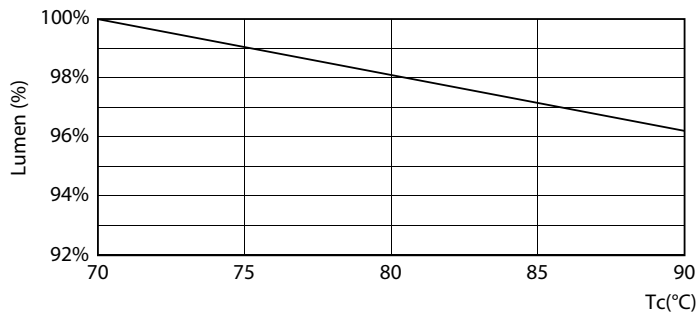

Lifetime

LEDtube 15W 50K LumenVsTc