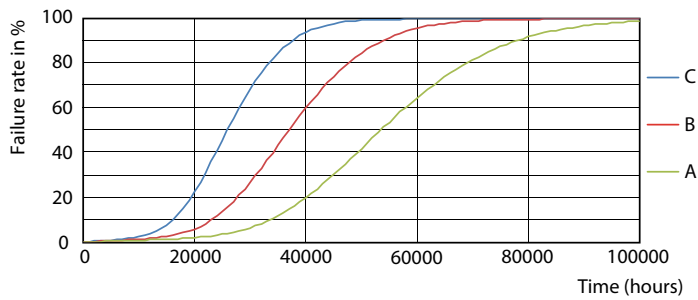

LEDtube G13 830 COR

Lifetime

LEDtube 15W 50K LumenVsTc

LEDtube 50K-LED

LEDtube 50K FailureRate-LED

LEDtube 50K-LMP

T8

Lifetime