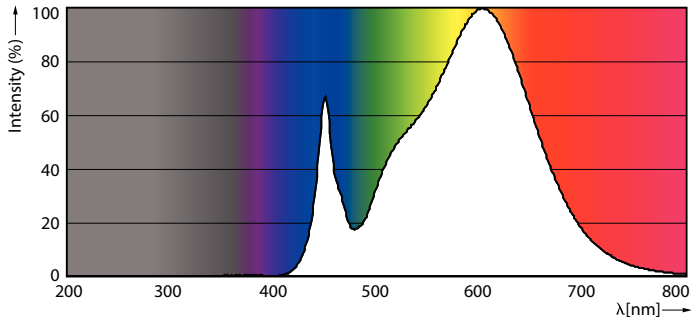

Photometric data

LEDtube G13 830 COR