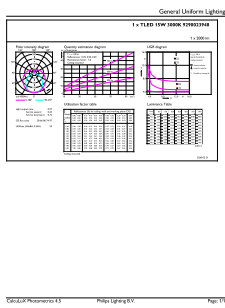

Order product name	15T8/COR/48-830/MF20/G 10/1
--------------------	-----------------------------

EAN/UPC - Product	046677471743
Order code	471748
Numerator - Quantity Per Pack	1
Numerator - Packs per outer box	10
Material Nr. (12NC)	929002394804
Net Weight (Piece)	0.215 kg
Model Number	9290023948

Dimensional drawing

TLED T8 120-277V 15-32W 2000lm 3000K G13

Product

15T8/COR/48-830/MF20/G 10/1

Photometric data

LEDtube 15W G13 2000lm 830

LEDtube G13 COR

Photometric data