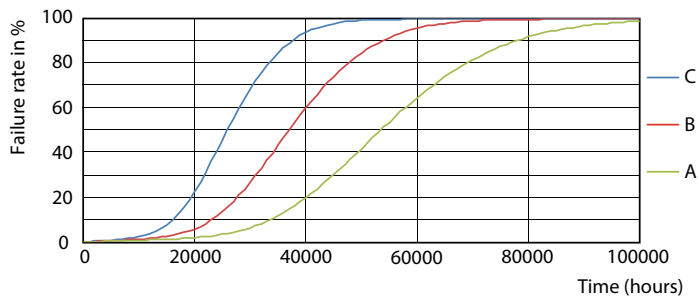

Photometric data

© Philips Lighting B.V. Page 11

LEDtube 15W G13 2100lm 840

Lifetime

LEDtube 50K FailureRate-LED

LEDtube 50K-LMP