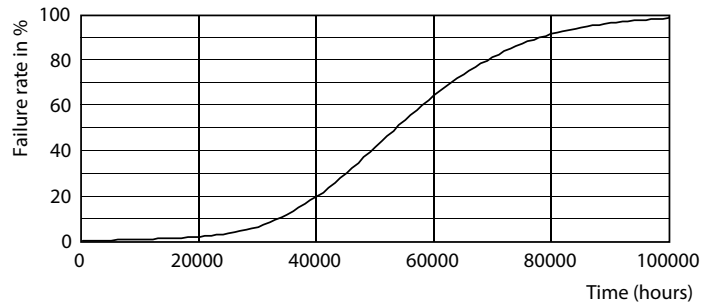

LEDtube 50K-LED

Photometric data

© Philips Lighting B.V. Page 11

LEDtube 15W G13 2100lm 840

Lifetime