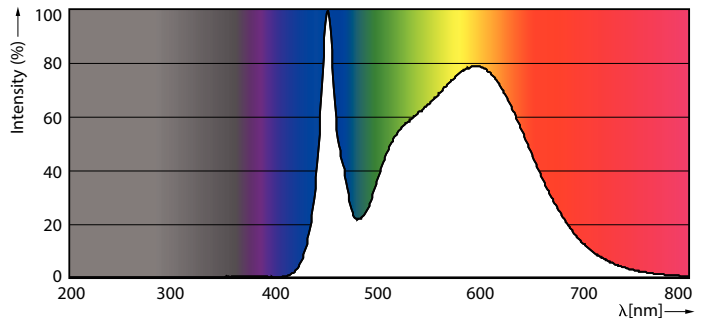

LEDtube G13 840 COR