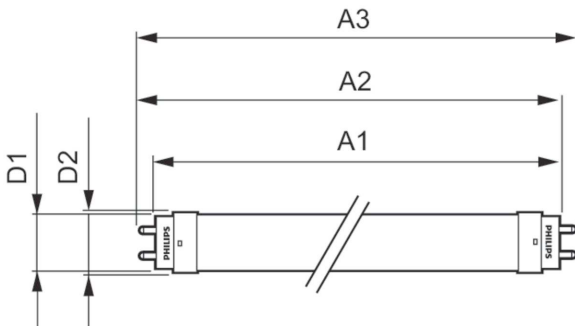

T8

Approval and Application

Energy Efficiency Label (EEL)	Not applicable
Energy Saving Product	Yes
Approbation Marks	RoHS compliance UL certificate DLC compliance
Energy Consumption kWh/1000 h	- kWh

Product Data

Order product name	15T8/COR/48-840/MF21/G 10/1

EAN/UPC - Product	046677471767
Order code	471763
Numerator - Quantity Per Pack	1
Numerator - Packs per outer box	10
Material Nr. (12NC)	929002395004
Net Weight (Piece)	0.215 kg
Model Number	9290023950

Dimensional drawing

TLED T8 120-277V 15-32W 2100lm 4000K G13