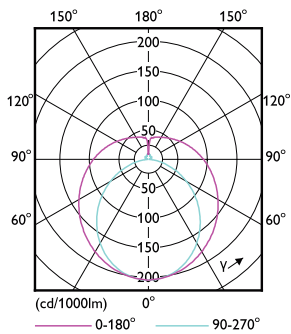

Dimensional drawing

TLED T8 120-277V 15-32W 2100lm 4000K G13

Product

15T8/COR/48-840/MF21/G 10/1

Photometric data

LEDtube G13 COR

LEDtube G13 840 COR

Photometric data