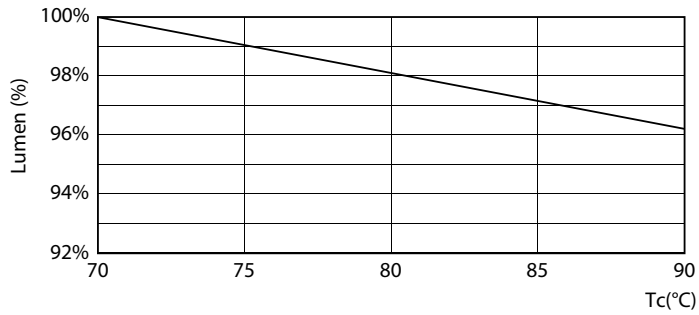

Photometric data

© Philips Lighting B.V. Page 11

LEDtube 15W G13 2100lm 840

Lifetime

LEDtube 15W 50K LumenVsTc