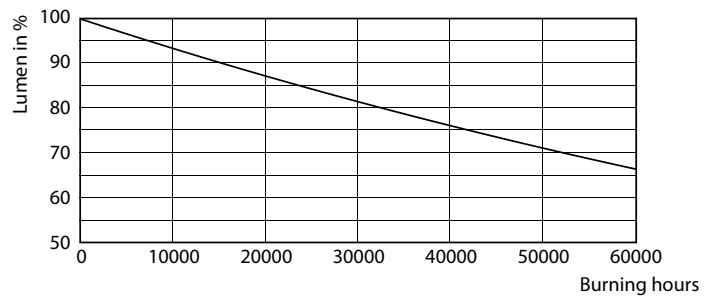

Product data

General Information		Lamp Current (Min)	
Base	G13 [Medium Bi-Pin Fluorescent]		55 mA
EU RoHS compliant	Yes	Starting Time (Nom)	0.5 s
Nominal Lifetime (Nom)	50000 h	Warm Up Time to 60% Light (Nom)	0.5 s
Switching Cycle	50000X	Power Factor (Nom)	0.9
Technical Type	15-25-28-30-32W	Voltage (Nom)	120-277 V
Light Technical		Temperature	
Color Code	841 [CCT of 4100K (841)]	T-Ambient (Max)	45 °C
Beam Angle (Nom)	240 °	T-Ambient (Min)	-20 °C
Initial lumen (Nom)	2100 lm	T-Storage (Max)	65 °C
Color Designation	Cool White (CW)	T-Storage (Min)	-40 °C
Correlated Color Temperature (Nom)	4000 K	T-Case Maximum (Nom)	70 °C
Luminous Efficacy (rated) (Nom)	140.00 lm/W	Controls and Dimming	
Color Consistency	<6	Dimmable	No
Color Rendering Index (Nom)	82	Mechanical and Housing	
LLMF At End Of Nominal Lifetime (Nom)	70 %	Bulb Finish	Frosted
Operating and Electrical		Bulb Material	Glass
Input Frequency	50 to 60 Hz	Product Length	48 in
Power (Rated) (Nom)	15 W		
Lamp Current (Max)	125 mA		

© Philips Lighting B.V. Page 11

LEDtube 15W G13 2100lm 840

Lifetime

LEDtube 15W 50K LumenVsTc

LEDtube 50K-LED

LEDtube 50K FailureRate-LED

LEDtube 50K-LMP

Lifetime