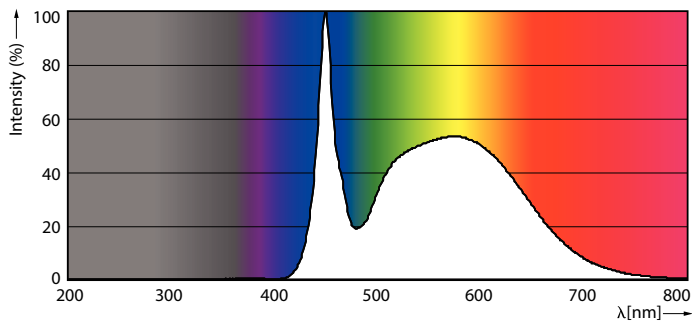

Photometric data

LEDtube G13 850 COR