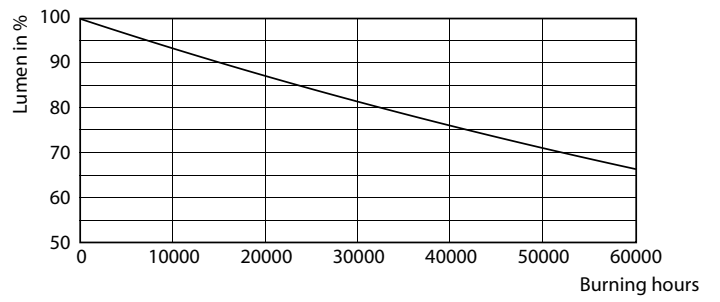

Product data

General Information		Lamp Current (Min)	
Base	G13 [Medium Bi-Pin Fluorescent]		55 mA
EU RoHS compliant	Yes	Starting Time (Nom)	0.5 s
Nominal Lifetime (Nom)	50000 h	Warm Up Time to 60% Light (Nom)	0.5 s
Switching Cycle	50000X	Power Factor (Nom)	0.9
Technical Type	15-25-28-30-32W	Voltage (Nom)	120-277 V
Light Technical		Temperature	
Color Code	850 [CCT of 5000K]	T-Ambient (Max)	45 °C
Beam Angle (Nom)	240 °	T-Ambient (Min)	-20 °C
Initial lumen (Nom)	2100 lm	T-Storage (Max)	65 °C
Color Designation	Daylight	T-Storage (Min)	-40 °C
Correlated Color Temperature (Nom)	5000 K	T-Case Maximum (Nom)	70 °C
Luminous Efficacy (rated) (Nom)	140.00 lm/W	Controls and Dimming	
Color Consistency	<5	Dimmable	No
Color Rendering Index (Nom)	82	Mechanical and Housing	
LLMF At End Of Nominal Lifetime (Nom)	70 %	Bulb Finish	Frosted
Operating and Electrical		Bulb Material	Glass
Input Frequency	50 to 60 Hz	Product Length	48 in
Power (Rated) (Nom)	15 W		
Lamp Current (Max)	125 mA		

© 2020 Philips Lighting B.V. Page 11 of 11

LEDtube 15W G13 2100lm 850

Lifetime

LEDtube 15W 50K LumenVsTc

LEDtube 50K-LED

LEDtube 50K FailureRate-LED

LEDtube 50K-LMP

Lifetime