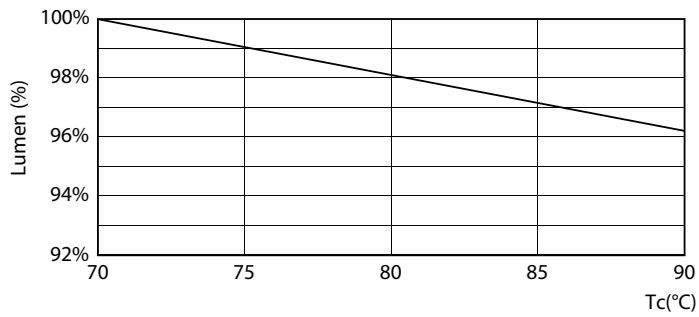

Photometric data

© 2020 Philips Lighting B.V. Page 11 of 11

LEDtube 15W G13 2100lm 850

Lifetime

LEDtube 15W 50K LumenVsTc