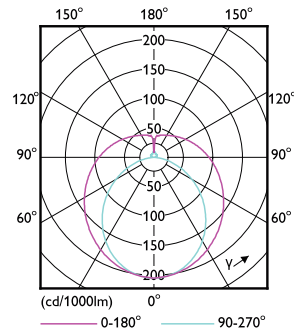

Dimensional drawing

TLED T8 120-277V 15-32W 2100lm 5000K G13

Product

15T8/COR/48-850/MF21/G 10/1

Photometric data

LEDtube G13 850 COR

LEDtube G13 COR

Photometric data