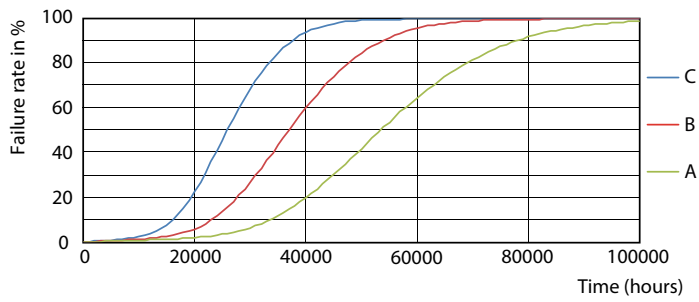

© 2020 Philips Lighting B.V. Page 11 of 11

LEDtube 15W G13 2100lm 850

Lifetime

LEDtube 15W 50K LumenVsTc

LEDtube 50K-LED

LEDtube 50K FailureRate-LED

LEDtube 50K-LMP

Lifetime