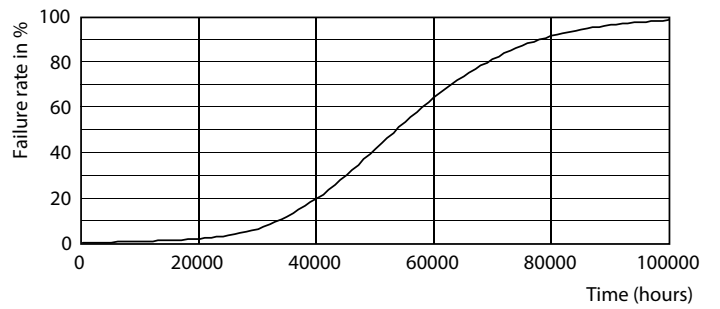

Photometric data

© 2020 Philips Lighting B.V. Page 11 of 11

LEDtube 15W G13 2100lm 850

Lifetime

LEDtube 50K-LED