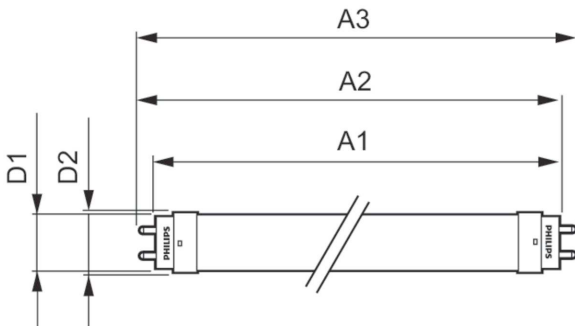

T8

Approval and Application

Energy Efficiency Label (EEL)	Not applicable
Energy Saving Product	Yes
Approbation Marks	RoHS compliance UL certificate DLC compliance
Energy Consumption kWh/1000 h	- kWh

Product Data

Order product name	15T8/COR/48-850/MF21/G 10/1

EAN/UPC - Product	046677471774
Order code	471771
Numerator - Quantity Per Pack	1
Numerator - Packs per outer box	10
Material Nr. (12NC)	929002395104
Net Weight (Piece)	0.215 kg
Model Number	9290023951

Dimensional drawing

TLED T8 120-277V 15-32W 2100lm 5000K G13