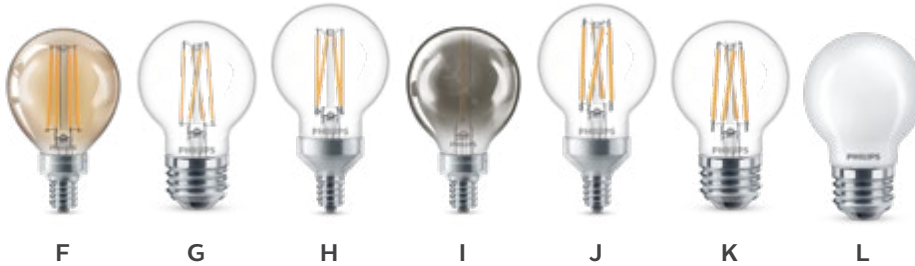

Benefits

- Lowers maintenance costs by reducing re-lamp frequency
- Contains no mercury

Features

- Installs into existing candelabra and medium base fixtures
- Up to a 15,000-hour life¹
- Select models feature incandescent emulation to offer a familiar feel
- UL Wet location rated

Philips LED Candles and Decorative lamps

Ordering, electrical and technical data (Subject to change without notice)

Product No. (6nc)	Model No. (12nc)	Description	Watts (W)	Lumens (lm)	Base	Volts (V)	CRI (min)	CCT (K)	Lifetime ¹ (hrs)	MC/CP ²	Material	Finish	Legend	
A15 - 25W equivalent lamps non-dimming														
W	556555	929002260203	3.3A15/VIN/820/E26/CL/GL/DIM 4/1BC T20	3.3	200	E26	120	80	2000	15,000	CP	Glass	Amber	A
A15 - 40W equivalent lamps dimming														
W	549378	929002208104	3.8A15/PER/927-922/CL/G/E12/WGX1FB T20	3.8	350	E12	120	90	2700-2200	15,000	MC	Glass	Clear	B
W	549386	929002208304	3.8A15/PER/927-922/CL/G/E26/WGX1FB T20	3.8	350	E26	120	90	2700-2200	15,000	MC	Glass	Clear	C
W	548305	929002209004	5A15/PER/950/CL/G/E26/DIM 1FB T20	5	450	E26	120	90	5000	15,000	CP	Glass	Clear	D
A15 - 60W equivalent lamps dimming														
W	549394	929002208404	5.5A15/PER/927-922/CL/G/E12/WGX1FB T20	5.5	500	E12	120	90	2700-2200	15,000	MC	Glass	Clear	B
W	549402	929002208604	5.5A15/PER/927-922/CL/G/E26/WGX1FB T20	5.5	500	E26	120	90	2700-2200	15,000	MC	Glass	Clear	C