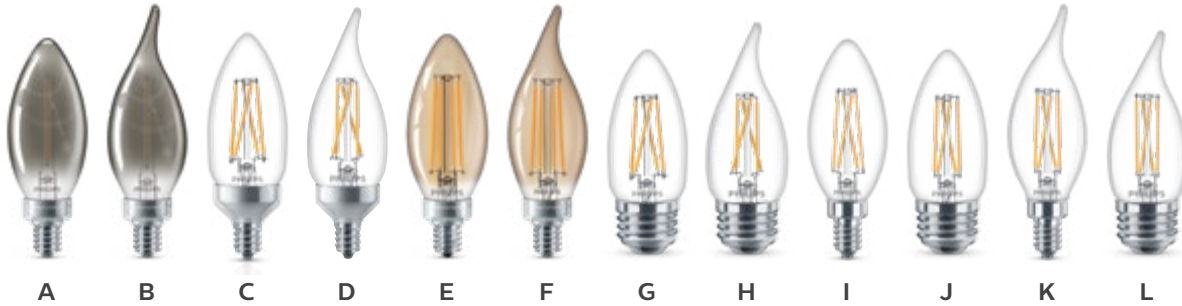

Philips LED Candles and Decorative lamps

Ordering, electrical and technical data (Subject to change without notice)

Product No. (6nc)	Model No. (12nc)	Description	Watts (W)	Lumens (lm)	Base	Volts (V)	CRI (min)	CCT (K)	Lifetime¹ (hrs)	MC/CP²	Material	Finish	Legend
Candles - 15W equivalent lamps dimming													
W	543181	929002001303	3	100	E12	120	80	4000	15000	CP	Glass	Smokey	A
W	543173	929002001203	3	100	E12	120	80	4000	15000	CP	Glass	Smokey	B
Candles - 25W equivalent lamps dimming													
W	549329	929002204404	2	180	E12	120	90	2700-2200	15,000	MC	Glass	Clear	C
W	549246	929002204304	2	180	E12	120	90	2700-2200	15,000	MC	Glass	Clear	D
Candles - 40W equivalent lamps dimming													
W	537621	929001951453	4.5	300	E12	120	80	2000	15,000	CP	Glass	Amber	E
W	556852	929001951433	4.5	300	E12	120	80	2000	15,000	CP	Glass	Amber	E
W	556845	929001951133	4.5	300	E12	120	80	2000	15,000	CP	Glass	Amber	F
W	549568	929001969404	3.3	300	E12	120	90	2700-2200	15,000	MC	Glass	Clear	C
W	549584	929002047204	3.3	300	E26	120	90	2700-2200	15,000	MC	Glass	Clear	G
W	549543	929001969204	3.3	300	E12	120	90	2700-2200	15,000	MC	Glass	Clear	D
W	549550	929001969304	3.3	300	E26	120	90	2700-2200	15,000	MC	Glass	Clear	H
WD	549147	929002205904	3.3	300	E12	120	90	5000	15,000	CP	Glass	Clear	I
WD	549154	929002206004	3.3	300	E26	120	90	5000	15,000	CP	Glass	Clear	J
WD	549121	929002205704	3.3	300	E12	120	90	5000	15,000	CP	Glass	Clear	K
WD	549139	929002205804	3.3	300	E26	120	90	5000	15,000	CP	Glass	Clear	L
Candles - 60W equivalent lamps dimming													
W	549337	929002204504	5.5	500	E12	120	90	2700-2200	15,000	MC	Glass	Clear	C
W	549345	929002204604	5.5	500	E26	120	90	2700-2200	15,000	MC	Glass	Clear	G
W	550250	929002051304	5.5	500	E12	120	90	2700-2200	15,000	MC	Glass	Clear	D
W	549576	929001970104	5.5	500	E26	120	90	2700-2200	15,000	MC	Glass	Clear	H

1. Lamps rated 15,000 hours is in an enclosed fixture. Life rating is 25,000 in an unenclosed. Warranty is based off of 15,000 hour claim.
Lamps rated at 25,000 hours is for an unenclosed fixture. Life rating is 15,000 hours for enclosed. Warranty is based off of 25,000 hour claim.

2. MC/CP = MasterClass or CorePro product.

D = Damp location W = Wet location E = Suitable for enclosed fixtures ENERGY STAR® qualified Title 20 compliant Not regulated by Title 20