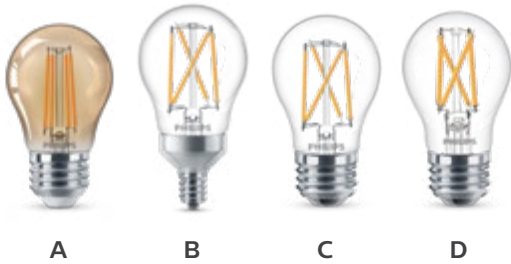

Breathtaking brilliance and **sparkling white light**

Philips LED candles and decorative shapes incorporate beautiful filament aesthetic with amazing light quality, the ability to be used in wet locations and superior energy savings when compared to incandescent lamps. These dimmable lamps can create an intimate atmosphere. Perfect for chandeliers, sconces and general lighting.

Benefits

- Lowers maintenance costs by reducing re-lamp frequency
- Contains no mercury

Features

- Installs into existing candelabra and medium base fixtures
- Up to a 15,000-hour life¹
- Select models feature incandescent emulation to offer a familiar feel
- UL Wet location rated

Philips LED Candles and Decorative lamps

Ordering, electrical and technical data (Subject to change without notice)

Product No. (6nc)	Model No. (12nc)	Description	Watts (W)	Lumens (lm)	Base	Volts (V)	CRI (min)	CCT (K)	Lifetime ¹ (hrs)	MC/CP ²	Material	Finish	Legend	
A15 - 25W equivalent lamps non-dimming														
W	556555	929002260203	3.3A15/VIN/820/E26/CL/GL/DIM 4/1BC T20	3.3	200	E26	120	80	2000	15,000	CP	Glass	Amber	A
A15 - 40W equivalent lamps dimming														
W	549378	929002208104	3.8A15/PER/927-922/CL/G/E12/WGX1FB T20	3.8	350	E12	120	90	2700-2200	15,000	MC	Glass	Clear	B
W	549386	929002208304	3.8A15/PER/927-922/CL/G/E26/WGX1FB T20	3.8	350	E26	120	90	2700-2200	15,000	MC	Glass	Clear	C
W	548305	929002209004	5A15/PER/950/CL/G/E26/DIM 1FB T20	5	450	E26	120	90	5000	15,000	CP	Glass	Clear	D
A15 - 60W equivalent lamps dimming														
W	549394	929002208404	5.5A15/PER/927-922/CL/G/E12/WGX1FB T20	5.5	500	E12	120	90	2700-2200	15,000	MC	Glass	Clear	B
W	549402	929002208604	5.5A15/PER/927-922/CL/G/E26/WGX1FB T20	5.5	500	E26	120	90	2700-2200	15,000	MC	Glass	Clear	C