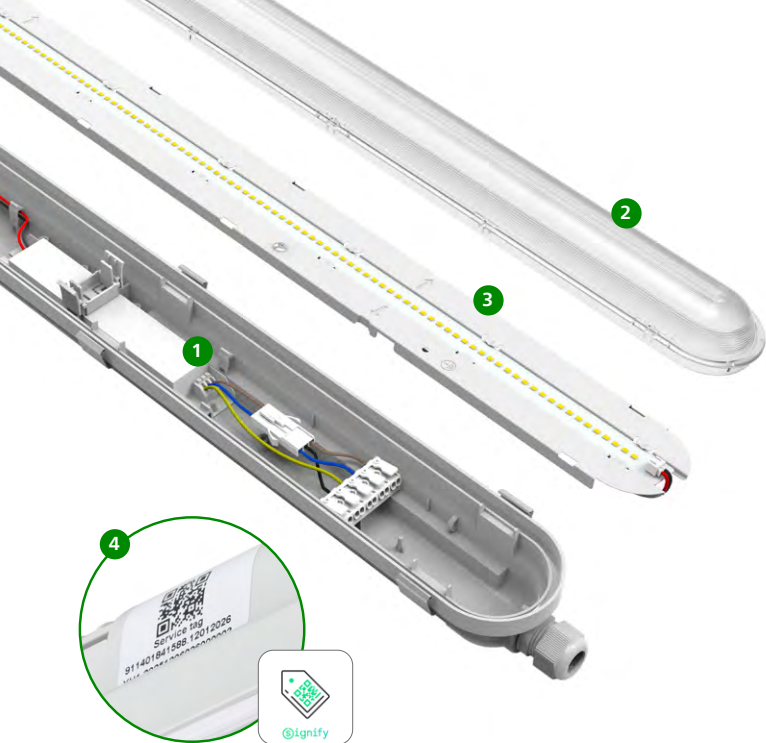

New option: external waterproof push-in connector (WEC)

All-in: All you need for maximum installation flexibility

- CoreLine waterproof All-in options integrate up to 8 codes in a single luminaire by combining 2 color temperatures and 4 lumen outputs.
- Enjoy unparalleled flexibility on-site at the flip of a switch.

Next-level benefit #3

Connected options, easy to commission

- Flexible control options including DALI, Interact Ready, and sensor-integrated versions to fit every project need.
- **New integrated sensor capabilities:**²
 - From simple on/off control to dimming and grouping
 - Integrated movement sensors (MDU-DIM) capable of sensing walking people and slow vehicle movement
- Interact Ready version: Easy commissioning via the Interact Pro app
- Compatible with the IP66 motion and daylight sensor MPS3100, maximizing the benefits of system connectivity.

Signify Interact is a smart wireless lighting system that's fast to install, scalable and future-ready. Learn more [here](#).

²Coming soon. Please contact your local Signify representative for more details.