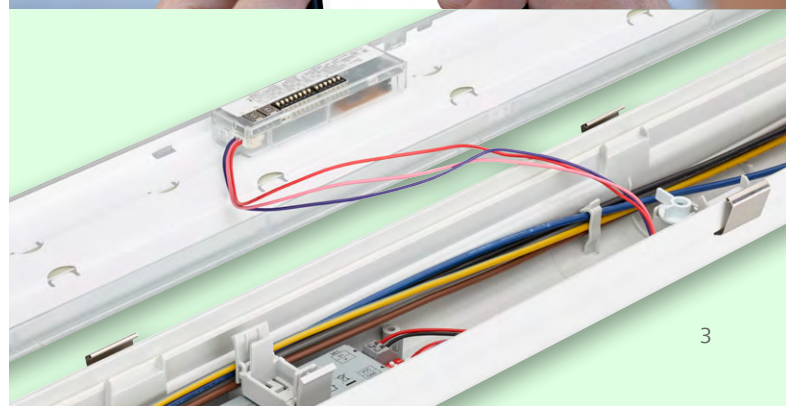

Long sliders and click-fit ceiling brackets for easy, tool-less installation.

New option: external waterproof push-in connector (WEC)

All-in: All you need for maximum installation flexibility

- CoreLine waterproof All-in options integrate up to 8 codes in a single luminaire by combining 2 color temperatures and 4 lumen outputs.
- Enjoy unparalleled flexibility on-site at the flip of a switch.

Standard accessories such as grommets and brackets included for faster setup

25% faster to install¹

Packaging made entirely of cardboard—faster to dispose of, better for the planet

¹Compared to product versions without WEC

Next-level benefit #3

Connected options, easy to commission

- Flexible control options including DALI, Interact Ready, and sensor-integrated versions to fit every project need.
- **New integrated sensor capabilities:**²
  - From simple on/off control to dimming and grouping
  - Integrated movement sensors (MDU-DIM) capable of sensing walking people and slow vehicle movement
- Interact Ready version: Easy commissioning via the Interact Pro app
- Compatible with the IP66 motion and daylight sensor MPS3100, maximizing the benefits of system connectivity.

Signify Interact is a smart wireless lighting system that's fast to install, scalable and future-ready. Learn more [here](#).

²Coming soon. Please contact your local Signify representative for more details.