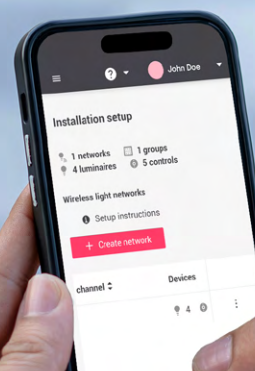

Signify Interact is a smart wireless lighting system that's fast to install, scalable and future-ready. Learn more [here](#).

²Coming soon. Please contact your local Signify representative for more details.