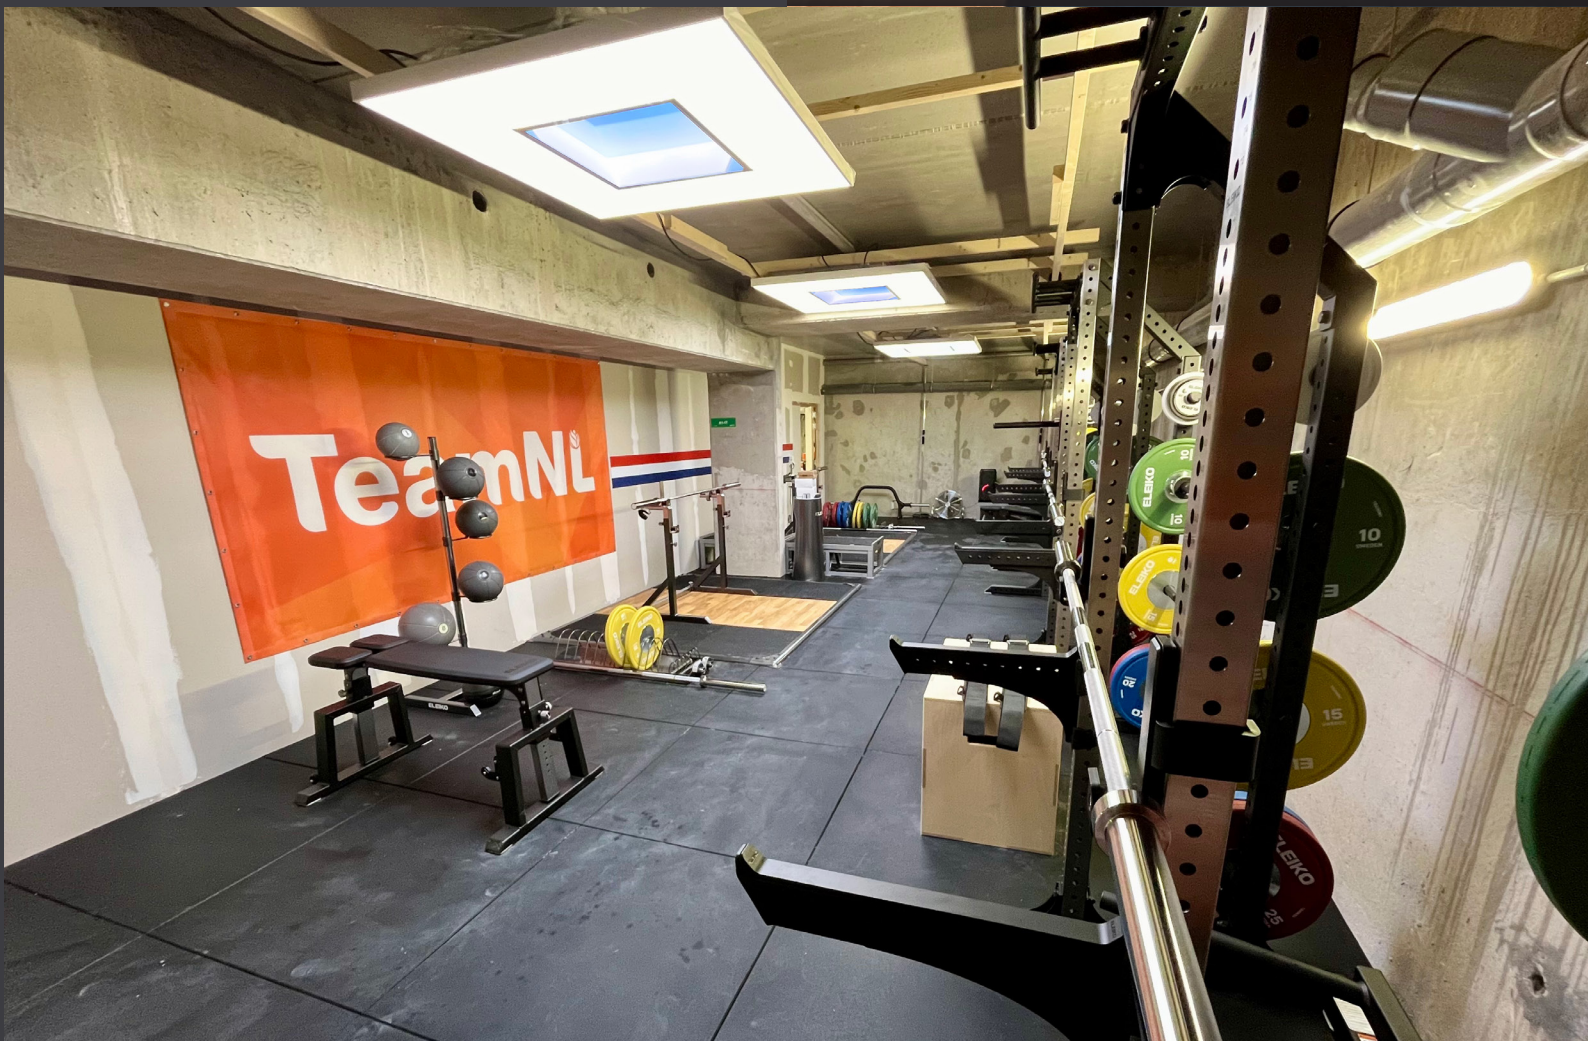

Team NL – Olympics
Paris, France