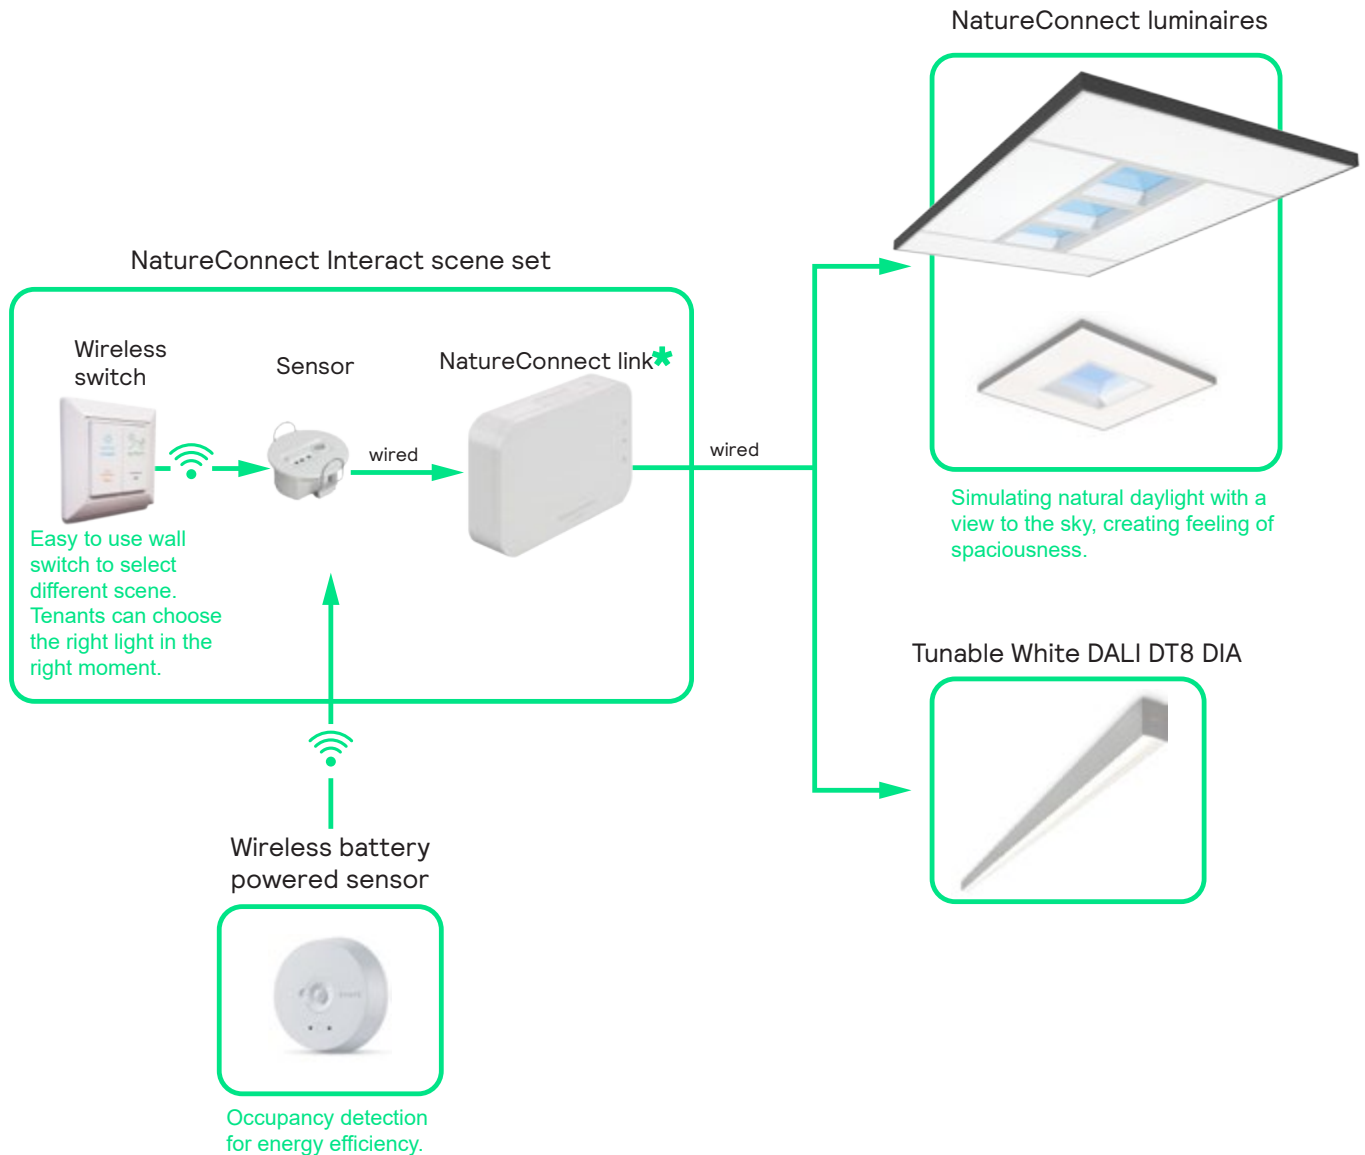

The NatureConnect system consists of luminaires and a scene set to provide the automatic day rhythm and different scenes to choose the right light at the right moment. This can be done with an easy-to-use wall switch.

Easy-to-use wall switch to select **different scenes** so users can choose the right light at the right moment.

Improve quality of video conferencing.

Occupancy detection for **energy efficiency**.

Option A

12 m²

Option C

15 m²

| Item | 12nc | Q.ty |
|-------------------|--------------|------|
| NC Mini island WH | 910505103473 | 2 |
| scene set | 910505103996 | 1 |
| extra sensor | 913701067003 | 1 |

15 m²

Scan the QR code for more information about NatureConnect system:

<https://www.signify.com/global/innovation/natureconnect/download-assets>

Or send a request to:
natureconnect@signify.com

NatureConnect system architecture

* NatureConnect link is compatible with other DALI and 0-10 V lighting control systems (e.g. Dynalite).