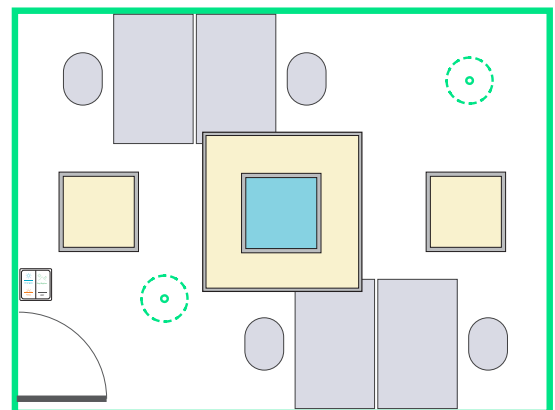

Easy-to-use wall switch to select **different scenes** so users can choose the right light at the right moment.

Improve quality of video conferencing.

Occupancy detection for **energy efficiency**.

Option A

5 to 9 m²

| Item | 12nc | Q.ty |
|-------------------|--------------|------|
| NC Mini island WH | 910505103473 | 1 |
| scene set | 910505103996 | 1 |

9 m²

Option B

12 m²

| Item | 12nc | Q.ty |
|-------------------|--------------|------|
| NC Mini island WH | 910505103473 | 1 |
| Daylight W60L60 | 910505103362 | 2 |
| Daylight driver | 910505103363 | 2 |
| scene set | 910505103996 | 1 |
| extra sensor | 913701067003 | 1 |