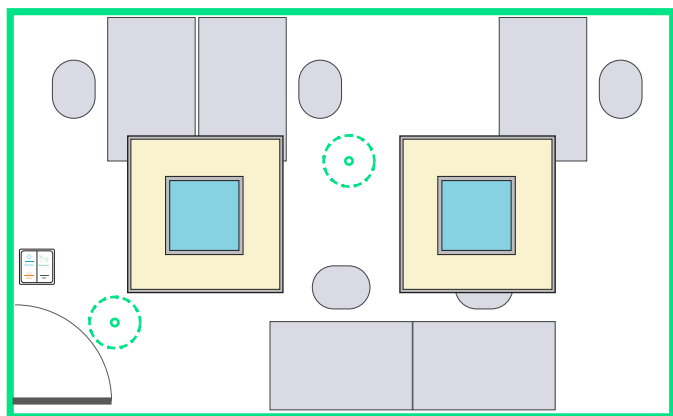

Option C

15 m²

Item	12nc	Q.ty
NC Mini island WH	910505103473	2
scene set	910505103996	1
extra sensor	913701067003	1

15 m²