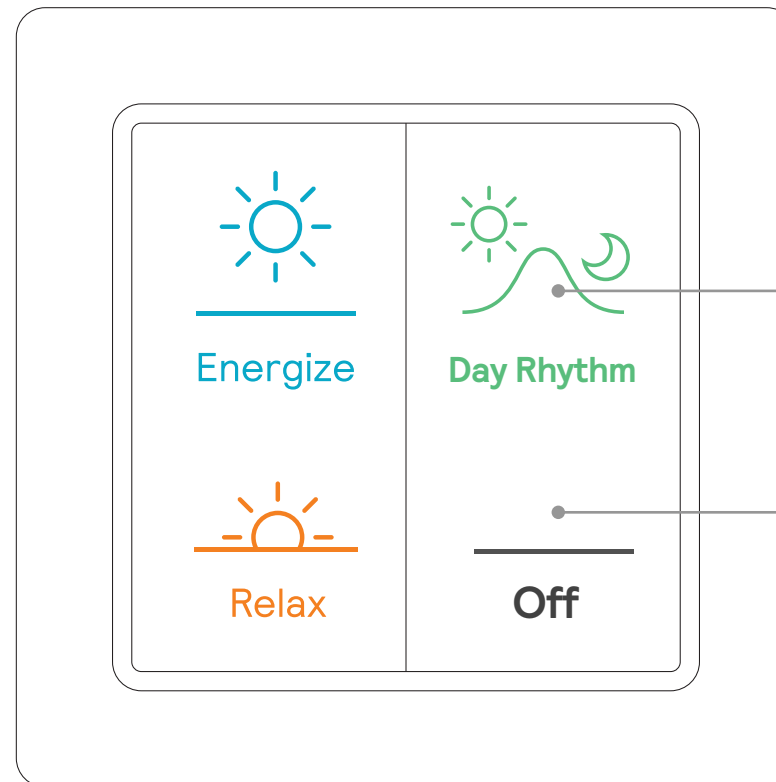

NatureConnect

by Signify

Brings natural daylight, making you feel better and boosting your energy

Energize

is an extra bright scene to give you an additional boost of energy when you need it.

Relax

is a soft and warm scene to create a relaxed and mellow atmosphere when you need it.

Day Rhythm

automatically regulates the lighting to be correct for the time of day and is the default scene

Press & Hold > Dim up

Press & Hold > Dim down

Off

to switch off manually. With presence sensors, the system will switch off automatically

The Day Rhythm of NatureConnect automatically adjusts the brightness and light color over the day, providing you with a strong sense of time. It provides the best light experience for each time of the day. The fresh tones in the morning can give people a good start to the day while warmer evening tones signal the end of the working day.