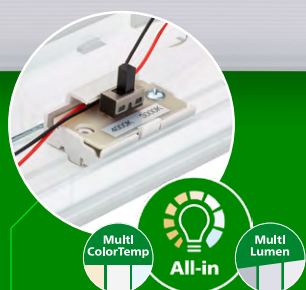

Nytt valg: ekstern vanntett push-in kobling (WEC)

All-in: Alt du trenger for maksimal installasjonsfleksibilitet

- CoreLine waterproof All-in options integrate up to 8 codes in a single luminaire by combining 2 color temperatures and 4 lumen outputs.
- Enjoy unparalleled flexibility on-site at the flip of a switch.