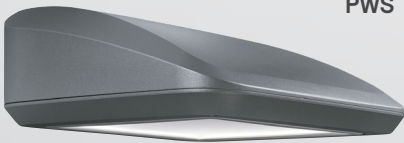

PureForm
LED wall sconce
PWS