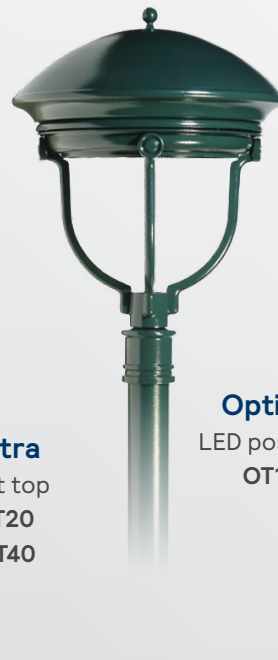

**Form Ten Square**  
EH14L

**Form Ten Round**  
CA/MA17L

**Domus**  
LED post top  
DMS60

**UrbanScape**  
LED post top  
MPTC

**UrbanScape**  
LED pendant  
MSC

**Domus**  
LED pendant  
DMS50/55

**MetroScape**  
LED post top  
MPTR

**MetroScape**  
LED pendant  
MSR

**Ancestra**  
LED pendant  
AT50

**Ancestra**  
LED post top  
AT10 AT20  
AT30 AT40

**Optima**  
LED post top  
OT10

**Optima**  
LED post top  
OT20