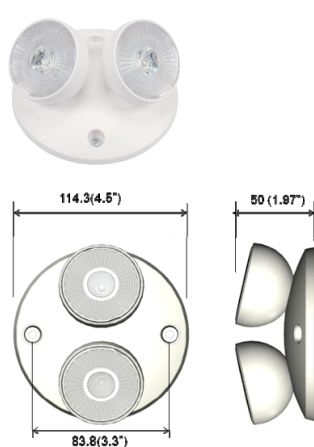

LED remote lamp heads - indoor

Model number	Voltage	Housing color	LED lamps	Application
VLL1R	3.6V	Off-white	1 - 1W	Indoor
VLL2R	3.6V	Off-white	2 - 1W	Indoor
VLT1R	3.6V	Off-white	1 - 1W	Indoor
VLT2R	3.6V	Off-white	2 - 1W	Indoor

VLL1R

VLL2R

VLT1R

VLT2R

VLL1R/VLL2R

- Injection molded thermoplastic ABS housing
- Fully adjustable glare-free single or double remote lamp heads
- 4-1/2" diameter canopy matching round plastic mounting plate for 4" box is standard
- 3.6V - 1W LED

VLT1R/VLT2R

- Injection molded thermoplastic ABS housing
- Fully adjustable glare-free single or double remote lamp heads
- 4-1/4" x 6" canopy matching square shaped LED lamp heads is standard.
- 3.6V - 1W LED

VLL1RGO/VLL2RGO

- Injection-molded thermoplastic ABS housing
- Fully adjustable glare-free single or double lamp heads
- 4-1/2" diameter canopy matching round aluminum mounting plate for 4" box standard
- 3.6V - 1W LED
- Wet location listed