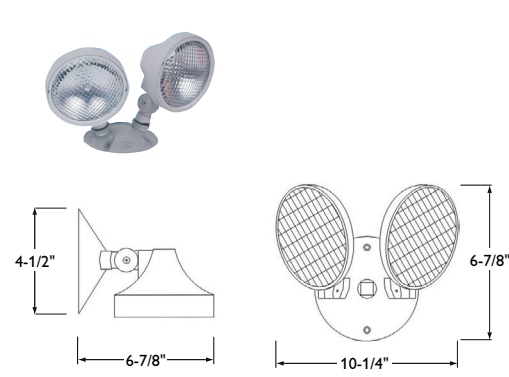

VW2RHP

The information presented in this document is not intended as any commercial offer and does not form part of any quotation or contract.