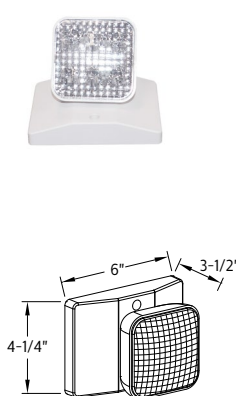

LED remote lamp heads - indoor

Model number	Voltage	Housing color	LED lamps	Application
VLL1R	3.6V	Off-white	1 - 1W	Indoor
VLL2R	3.6V	Off-white	2 - 1W	Indoor
VLT1R	3.6V	Off-white	1 - 1W	Indoor
VLT2R	3.6V	Off-white	2 - 1W	Indoor

VLL1R

VLL2R

VLT1R

VLT2R

VLL1R/VLL2R

- Injection molded thermoplastic ABS housing
- Fully adjustable glare-free single or double remote lamp heads
- 4-1/2" diameter canopy matching round plastic mounting plate for 4" box is standard
- 3.6V - 1W LED

VLT1R/VLT2R

- Injection molded thermoplastic ABS housing
- Fully adjustable glare-free single or double remote lamp heads
- 4-1/4" x 6" canopy matching square shaped LED lamp heads is standard.
- 3.6V - 1W LED

VLL1RGO/VLL2RGO

- Injection-molded thermoplastic ABS housing
- Fully adjustable glare-free single or double lamp heads
- 4-1/2" diameter canopy matching round aluminum mounting plate for 4" box standard
- 3.6V - 1W LED
- Wet location listed