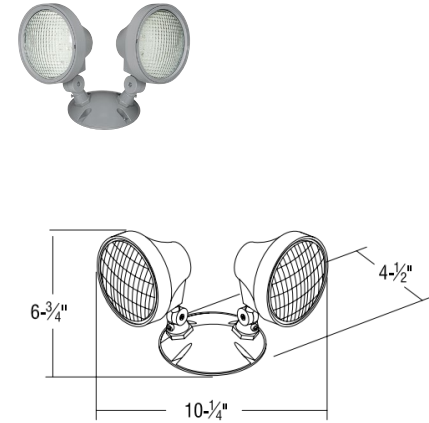

VLL2RGO

Incandescent remote lamp heads – outdoor

Model number	Voltage	Housing color	Incandescent lamps	Application
VWRHP	6V	Gray	1 - 5.4W	Outdoor
VW2RHP	6V	Gray	2 - 5.4W	Outdoor

VWRHP/VW2RHP

- Injection-molded thermoplastic ABS housing
- Fully adjustable glare-free single or double lamp heads
- 5" diameter canopy matching round aluminum mounting plate for 3" or 4" box standard
- 6V - 5.4W incandescent lamp
- Wet location listed