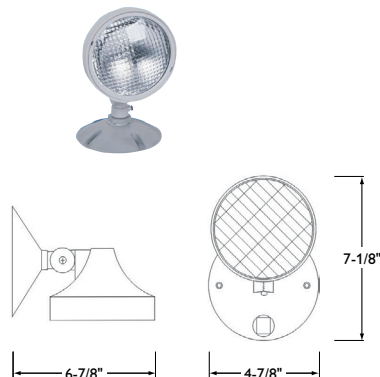

VLL1R/VLL2R/VLT1R/VLT2R VLL1RGO/VLL2RGO VWRHP/VW2RHP

Value+ remote lamp heads

LED remote lamp heads – outdoor

Model number	Voltage	Housing color	LED lamps	Application
VLL1RGO	3.6V, 6V, 9.6V, or 12V	Gray	1 - 1W	Outdoor
VLL2RGO	3.6V, 6V, 9.6V, or 12V	Gray	2 - 1W	Outdoor

VLL1RGO/VLL2RGO

- Injection-molded thermoplastic ABS housing
- Fully adjustable glare-free single or double lamp heads
- 4-1/2" diameter canopy matching round aluminum mounting plate for 4" box standard
- 3.6V - 1W LED
- Wet location listed

Incandescent remote lamp heads – outdoor

Model number	Voltage	Housing color	Incandescent lamps	Application
VWRHP	6V	Gray	1 - 5.4W	Outdoor
VW2RHP	6V	Gray	2 - 5.4W	Outdoor

VWRHP/VW2RHP

- Injection-molded thermoplastic ABS housing
- Fully adjustable glare-free single or double lamp heads
- 5" diameter canopy matching round aluminum mounting plate for 3" or 4" box standard
- 6V - 5.4W incandescent lamp
- Wet location listed

VWRHP

The information presented in this document is not intended as any commercial offer and does not form part of any quotation or contract.