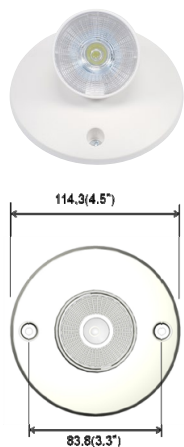

LED remote lamp heads - indoor

Model number	Voltage	Housing color	LED lamps	Application
VLL1R	3.6V	Off-white	1 - 1W	Indoor
VLL2R	3.6V	Off-white	2 - 1W	Indoor
VLT1R	3.6V	Off-white	1 - 1W	Indoor
VLT2R	3.6V	Off-white	2 - 1W	Indoor

VLL1R

VLL2R

VLT1R

VLT2R

VLL1R/VLL2R

- Injection molded thermoplastic ABS housing
- Fully adjustable glare-free single or double remote lamp heads
- 4-1/2" diameter canopy matching round plastic mounting plate for 4" box is standard
- 3.6V - 1W LED

VLT1R/VLT2R

- Injection molded thermoplastic ABS housing
- Fully adjustable glare-free single or double remote lamp heads
- 4-1/4" x 6" canopy matching square shaped LED lamp heads is standard.
- 3.6V - 1W LED

VLL1RGO/VLL2RGO

- Injection-molded thermoplastic ABS housing
- Fully adjustable glare-free single or double lamp heads
- 4-1/2" diameter canopy matching round aluminum mounting plate for 4" box standard
- 3.6V - 1W LED
- Wet location listed