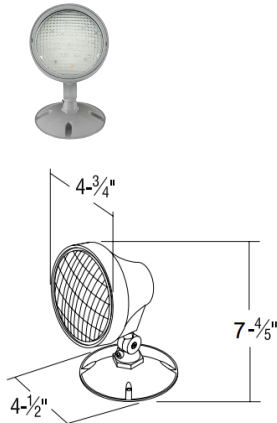

VLL1R/VLL2R/VLT1R/VLT2R VLL1RGO/VLL2RGO VWRHP/VW2RHP

Value+ remote lamp heads

LED remote lamp heads – outdoor

Model number	Voltage	Housing color	LED lamps	Application
VLL1RGO	3.6V, 6V, 9.6V, or 12V	Gray	1 - 1W	Outdoor
VLL2RGO	3.6V, 6V, 9.6V, or 12V	Gray	2 - 1W	Outdoor

VLL1RGO/VLL2RGO

- Injection-molded thermoplastic ABS housing
- Fully adjustable glare-free single or double lamp heads
- 4-1/2" diameter canopy matching round aluminum mounting plate for 4" box standard
- 3.6V - 1W LED
- Wet location listed

VLL1RGO