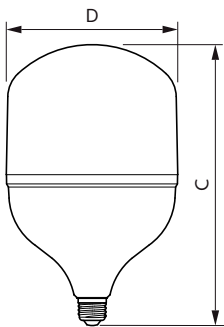

## Dimensional drawing

Product	D	C
45HB/LED/850/ND FB 6/1	160 mm	264 mm
45HB/LED/840/ND FB 6/1	160 mm	264 mm
45HB/LED/830/ND FB 6/1	160 mm	264 mm

## Dimensional drawing

Product	D	C
25HB/LED/850/ND FB 6/1	118 mm	209 mm
25HB/LED/840/ND FB 6/1	118 mm	209 mm
25HB/LED/830/ND FB 6/1	118 mm	209 mm

Product	D	C
38HB/LED/850/ND FB 6/1	138 mm	238 mm
38HB/LED/830/ND FB 6/1	138 mm	238 mm
38HB/LED/840/ND FB 6/1	138 mm	238 mm