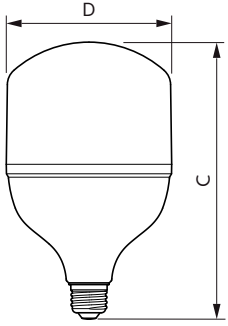

## Dimensional drawing

Product	D	C
45HB/LED/850/ND FB 6/1	160 mm	264 mm
45HB/LED/840/ND FB 6/1	160 mm	264 mm
45HB/LED/830/ND FB 6/1	160 mm	264 mm

## Dimensional drawing

Product	D	C
25HB/LED/850/ND FB 6/1	118 mm	209 mm
25HB/LED/840/ND FB 6/1	118 mm	209 mm
25HB/LED/830/ND FB 6/1	118 mm	209 mm

Product	D	C
38HB/LED/850/ND FB 6/1	138 mm	238 mm
38HB/LED/830/ND FB 6/1	138 mm	238 mm
38HB/LED/840/ND FB 6/1	138 mm	238 mm