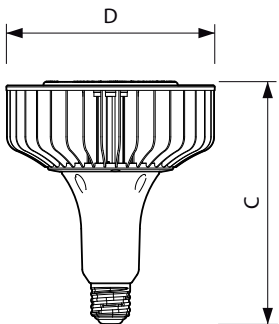

## Dimensional drawing

Product	D	C
45HB/LED/850/ND FB 6/1	160 mm	264 mm
45HB/LED/840/ND FB 6/1	160 mm	264 mm
45HB/LED/830/ND FB 6/1	160 mm	264 mm

## Dimensional drawing

Product	D	C
25HB/LED/850/ND FB 6/1	118 mm	209 mm
25HB/LED/840/ND FB 6/1	118 mm	209 mm
25HB/LED/830/ND FB 6/1	118 mm	209 mm

Product	D	C
38HB/LED/850/ND FB 6/1	138 mm	238 mm
38HB/LED/830/ND FB 6/1	138 mm	238 mm
38HB/LED/840/ND FB 6/1	138 mm	238 mm