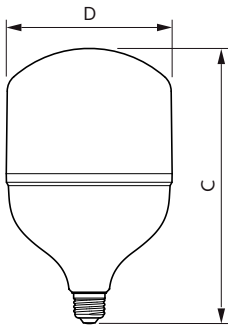

## Dimensional drawing

Product	D	C
45HB/LED/850/ND FB 6/1	160 mm	264 mm
45HB/LED/840/ND FB 6/1	160 mm	264 mm
45HB/LED/830/ND FB 6/1	160 mm	264 mm

## Dimensional drawing

Product	D	C
25HB/LED/850/ND FB 6/1	118 mm	209 mm
25HB/LED/840/ND FB 6/1	118 mm	209 mm
25HB/LED/830/ND FB 6/1	118 mm	209 mm

Product	D	C
38HB/LED/850/ND FB 6/1	138 mm	238 mm
38HB/LED/830/ND FB 6/1	138 mm	238 mm
38HB/LED/840/ND FB 6/1	138 mm	238 mm