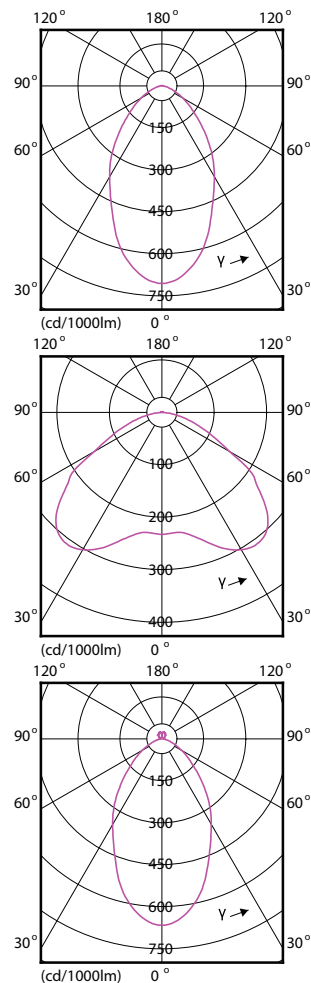

Temperature

Order Code	Full Product Name	T-Case Maximum (Nom)
465609	165HB/LED/740/ND NB DL 2/1	85 °C
465625	165HB/LED/740/ND WB DL 2/1	85 °C
465658	165HB/LED/840/ND NB UDL 2/1	85 °C
465674	165HB/LED/840/ND WB UDL 2/1	85 °C
477991	100HB/LED/740/ND NB DL BB 2/1	70 °C
478008	100HB/LED/740/ND WB DL BB 2/1	70 °C
478032	100HB/LED/750/ND NB DL BB 2/1	70 °C
478040	100HB/LED/750/ND WB DL BB 2/1	70 °C
478073	125HB/LED/740/ND NB DL BB 2/1	75 °C
478081	125HB/LED/740/ND WB DL BB 2/1	75 °C
478115	125HB/LED/750/ND NB DL BB 2/1	75 °C
478123	125HB/LED/750/ND WB DL BB 2/1	75 °C
478156	150HB/LED/740/ND NB DL BB 2/1	80 °C
478164	150HB/LED/740/ND WB DL BB 2/1	80 °C
478198	150HB/LED/750/ND NB DL BB 2/1	80 °C
478206	150HB/LED/750/ND WB DL BB 2/1	80 °C
541912	25HB/LED/830/ND FB 6/1	90 °C
541950	25HB/LED/850/ND FB 6/1	90 °C
543066	25HB/LED/840/ND FB 6/1	90 °C
541920	38HB/LED/830/ND FB 6/1	90 °C
541960	38HB/LED/850/ND FB 6/1	90 °C
543074	38HB/LED/840/ND FB 6/1	90 °C
541938	45HB/LED/830/ND FB 6/1	90 °C
541978	45HB/LED/850/ND FB 6/1	90 °C
543082	45HB/LED/840/ND FB 6/1	90 °C
542290	65HB/LED/850/ND FB 4/1	98 °C
542316	75HB/LED/850/ND FB 4/1	98 °C
542308	65HB/LED/840/ND FB 4/1	98 °C
542324	75HB/LED/840/ND FB 4/1	98 °C