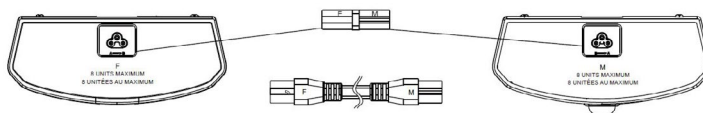

Light to go

Compatible configurations

Luminaire

NWL440L8CST-UNV-DIM-OCC

NWL LED wraparound

4'

Features

- White polycarbonate housing for durability.
- Frosted polycarbonate lens for even, low glare lighting.
- Hardware for surface mounting included.
- Easy installation with holes provided in housing.
- Power interconnect (both flush and 12" cable) provided to link fixtures together if desired.
- Maximum number of fixtures linked together is 8.
- Integrated PIR occupancy sensor with 15 minute 100% to 20% delay time. Sensing diameter approximated 2x mounting height of fixture. Integrated on/off switch to engage sensor. Default factory setting is sensor off/ not engaged.
- Field CCT selectable for 3000K, 3500K or 4000K.
- cETLus listed to meet UL 1598 standards for -10°C to 35°C ambient.
- Suitable for damp locations.
- 5 year manufacturer's limited warranty. Visit www.signify.com/warranties for complete warranty information.
- DesignLights Consortium qualified. Please see the DLC QPL list for exact catalog numbers (<http://www.designlights.org/QPL>)

Details

Sensor Detection

Switch and Sensor

Linking

NWL LED wraparound

4'

Dimensions

NWL LED wraparound