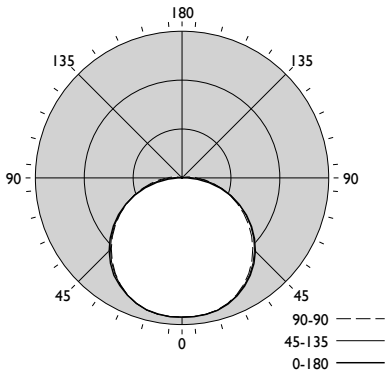

Light to go

Compatible configurations

Luminaire

NWL440L8CST-UNV-DIM-OCC

NWL LED wraparound

4'

Features

- White polycarbonate housing for durability.
- Frosted polycarbonate lens for even, low glare lighting.
- Hardware for surface mounting included.
- Easy installation with holes provided in housing.
- Power interconnect (both flush and 12" cable) provided to link fixtures together if desired.
- Maximum number of fixtures linked together is 8.
- Integrated PIR occupancy sensor with 15 minute 100% to 20% delay time. Sensing diameter approximated 2x mounting height of fixture. Integrated on/off switch to engage sensor. Default factory setting is sensor off/ not engaged.
- Field CCT selectable for 3000K, 3500K or 4000K.
- cETLus listed to meet UL 1598 standards for -10°C to 35°C ambient.
- Suitable for damp locations.
- 5 year manufacturer's limited warranty. Visit www.signify.com/warranties for complete warranty information.
- DesignLights Consortium qualified. Please see the DLC QPL list for exact catalog numbers (<http://www.designlights.org/QPL>)

Details

Sensor Detection

Switch and Sensor

Linking

NWL LED wraparound

4'

Dimensions

NWL LED wraparound

4'

Photometry

NWL440L8CST-UNV-DIM-4000K

Luminaire Lumens	4180
Luminaire Efficacy Rating (LER)	122
Total Luminaire Watts	34.3
Spacing Criterion (0-180)	1.27

	Candela Distribution					Flux
	0	45	90	135	180	Lumens
0	1424	1424	1424	1424	1424	
5	1420	1417	1419	1418	1417	135
15	1373	1371	1366	1367	1366	385
25	1279	1271	1260	1265	1272	583
35	1144	1131	1111	1122	1139	701
45	968	956	930	943	960	725
55	762	755	729	739	750	655
65	532	539	523	522	514	506
75	281	317	323	300	262	305
85	56	131	161	118	41	118
90	3	67	100	59	1	