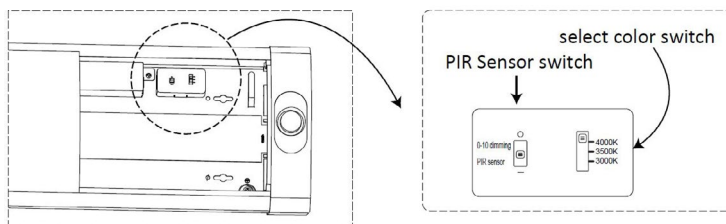

Light to go

Compatible configurations

Luminaire

NWL440L8CST-UNV-DIM-OCC

NWL LED wraparound

4'

Features

- White polycarbonate housing for durability.
- Frosted polycarbonate lens for even, low glare lighting.
- Hardware for surface mounting included.
- Easy installation with holes provided in housing.
- Power interconnect (both flush and 12" cable) provided to link fixtures together if desired.
- Maximum number of fixtures linked together is 8.
- Integrated PIR occupancy sensor with 15 minute 100% to 20% delay time. Sensing diameter approximated 2x mounting height of fixture. Integrated on/off switch to engage sensor. Default factory setting is sensor off/ not engaged.
- Field CCT selectable for 3000K, 3500K or 4000K.
- cETLus listed to meet UL 1598 standards for -10°C to 35°C ambient.
- Suitable for damp locations.
- 5 year manufacturer's limited warranty. Visit www.signify.com/warranties for complete warranty information.
- DesignLights Consortium qualified. Please see the DLC QPL list for exact catalog numbers (<http://www.designlights.org/QPL>)

Details

Sensor Detection

Switch and Sensor

Linking

NWL LED wraparound

4'

Dimensions

NWL LED wraparound