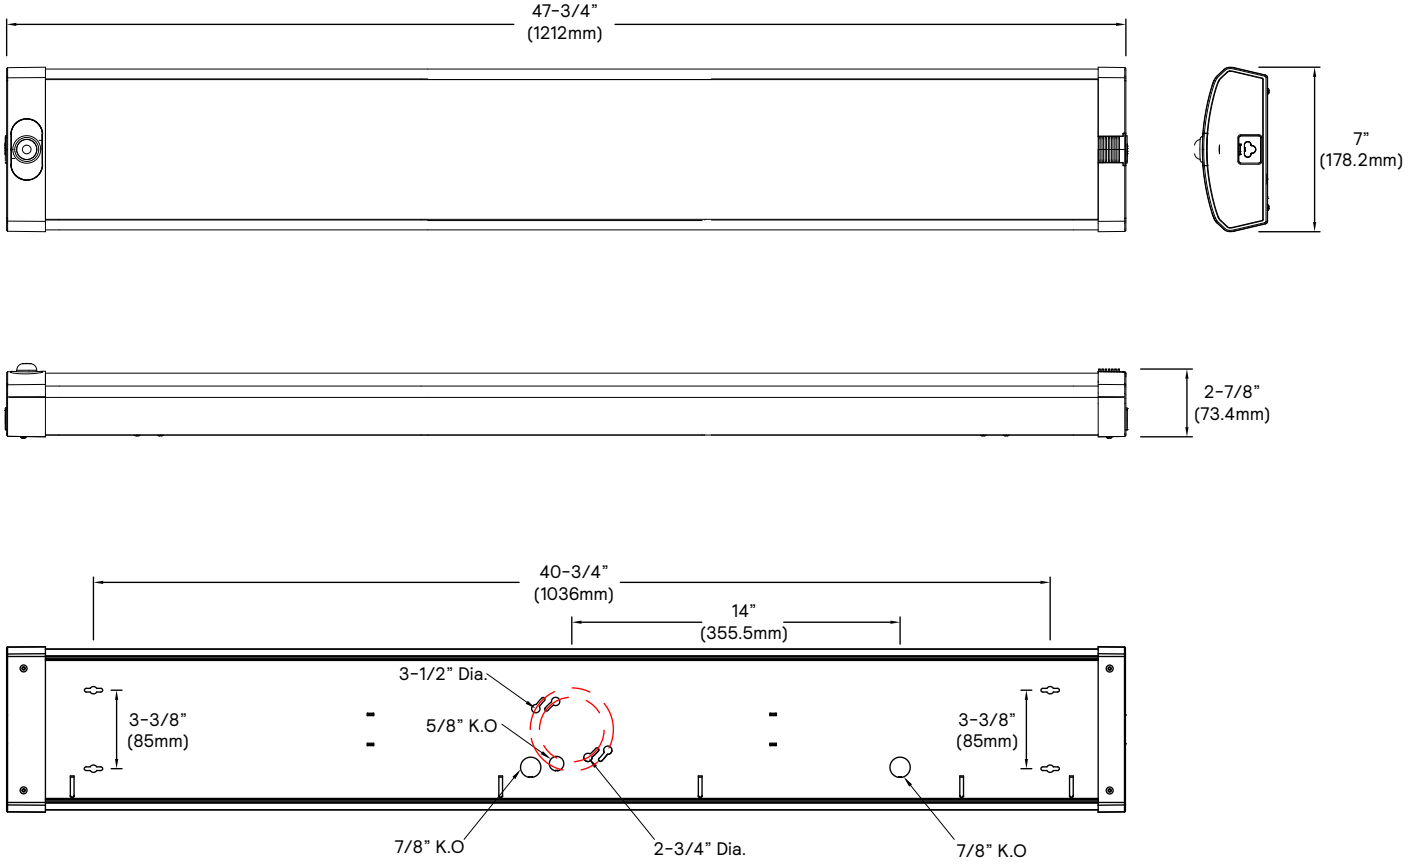

Light to go

Compatible configurations

Luminaire

NWL440L8CST-UNV-DIM-OCC

NWL LED wraparound

4'

Features

- White polycarbonate housing for durability.
- Frosted polycarbonate lens for even, low glare lighting.
- Hardware for surface mounting included.
- Easy installation with holes provided in housing.
- Power interconnect (both flush and 12" cable) provided to link fixtures together if desired.
- Maximum number of fixtures linked together is 8.
- Integrated PIR occupancy sensor with 15 minute 100% to 20% delay time. Sensing diameter approximated 2x mounting height of fixture. Integrated on/off switch to engage sensor. Default factory setting is sensor off/ not engaged.
- Field CCT selectable for 3000K, 3500K or 4000K.
- cETLus listed to meet UL 1598 standards for -10°C to 35°C ambient.
- Suitable for damp locations.
- 5 year manufacturer's limited warranty. Visit www.signify.com/warranties for complete warranty information.
- DesignLights Consortium qualified. Please see the DLC QPL list for exact catalog numbers (<http://www.designlights.org/QPL>)

Details

Sensor Detection

Switch and Sensor

Linking

NWL LED wraparound

4'

Dimensions

NWL LED wraparound