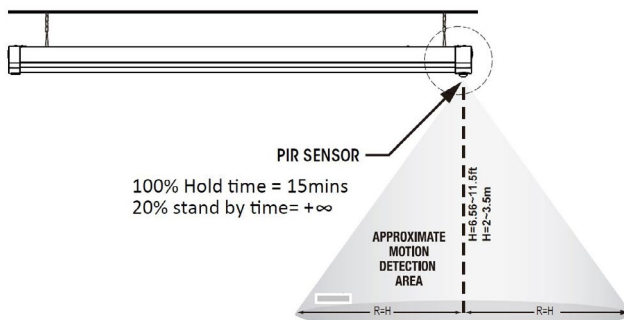

Light to go

Compatible configurations

Luminaire

NWL440L8CST-UNV-DIM-OCC

NWL LED wraparound

4'

Features

- White polycarbonate housing for durability.
- Frosted polycarbonate lens for even, low glare lighting.
- Hardware for surface mounting included.
- Easy installation with holes provided in housing.
- Power interconnect (both flush and 12" cable) provided to link fixtures together if desired.
- Maximum number of fixtures linked together is 8.
- Integrated PIR occupancy sensor with 15 minute 100% to 20% delay time. Sensing diameter approximated 2x mounting height of fixture. Integrated on/off switch to engage sensor. Default factory setting is sensor off/ not engaged.
- Field CCT selectable for 3000K, 3500K or 4000K.
- cETLus listed to meet UL 1598 standards for -10°C to 35°C ambient.
- Suitable for damp locations.
- 5 year manufacturer's limited warranty. Visit www.signify.com/warranties for complete warranty information.
- DesignLights Consortium qualified. Please see the DLC QPL list for exact catalog numbers (<http://www.designlights.org/QPL>)

Details

Sensor Detection

Switch and Sensor

Linking

NWL LED wraparound

4'

Dimensions

NWL LED wraparound