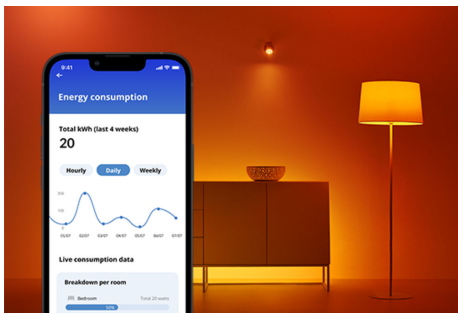

5/6 inch retrofit downlight 8.3W

Bring human-centric lighting into your life with this smart WiZ LED tunable white downlight. Easily install into existing recessed cans (aka pot lights) and apply different shades of warm to cool white to help you focus or relax. You can set schedule to turn lights on and off according to your daily or weekly routines, control with your smartphone or your voice and have remote access to your lights even when you're away. WiZ lights connect to your existing Wi-Fi, no additional hardware is needed.

PRODUCT HIGHLIGHTS

- Tunable white
- Fits 5"/6" opening
- IP20/Round/White

Smart lighting functionalities easy to set up

Enjoy the benefits of smart features instantly, just by connecting your WiZ light to your Wi-Fi network. Control lights easily when you're away from home and scheduling lights to go on and off automatically. No need to install additional hardware such as hub or gateway!

Monitor your energy consumption

Get an overview of the energy consumption of your lights with the WiZ app. Easily access a weekly or daily report to help you stay on top of your energy consumption at home.

Create your perfect light scene

Make your own mix of different color and white lights modes to create the perfect light ambience for your daily moment. Simply save your new Scene and select it anytime with the WiZ app or voice.