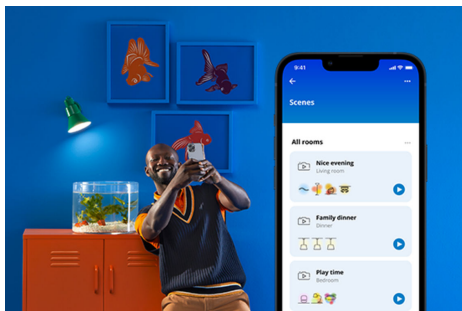

5/6 inch retrofit downlight 8.3W

Bring human-centric lighting into your life with this smart WiZ LED tunable white downlight. Easily install into existing recessed cans (aka pot lights) and apply different shades of warm to cool white to help you focus or relax. You can set schedule to turn lights on and off according to your daily or weekly routines, control with your smartphone or your voice and have remote access to your lights even when you're away. WiZ lights connect to your existing Wi-Fi, no additional hardware is needed.

PRODUCT HIGHLIGHTS

- Tunable white
- Fits 5"/6" opening
- IP20/Round/White

Smart lighting functionalities easy to set up

Enjoy the benefits of smart features instantly, just by connecting your WiZ light to your Wi-Fi network. Control lights easily when you're away from home and scheduling lights to go on and off automatically. No need to install additional hardware such as hub or gateway!

Monitor your energy consumption

Get an overview of the energy consumption of your lights with the WiZ app. Easily access a weekly or daily report to help you stay on top of your energy consumption at home.

Create your perfect light scene

Make your own mix of different color and white lights modes to create the perfect light ambience for your daily moment. Simply save your new Scene and select it anytime with the WiZ app or voice.