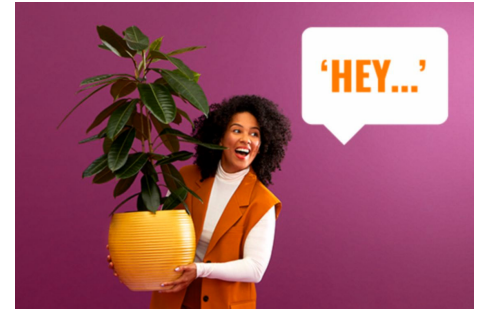

Control smart lighting the way you like it

WiZ enables you to control smart lighting in multiple ways. Adjust lights with your smartphone, voice, the WiZ remote control, or by using the existing wall switch to toggle between two favorite modes. Works with Google Home, Alexa and Siri Shortcuts.