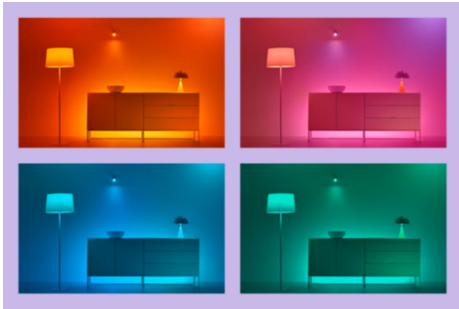

LED Strip Starter kit 2m

Our smart WiZ LED full color strip lets you bring beautiful indirect light into your home. Simply stick the flexible strip to any surface you like – tray ceilings or under cabinets. Starter kit comes with a 2 meter strip light, controller and power driver – no additional equipment required. Can easily be trimmed for customized fit and extended up to 10 meters (extension sold separately). Wi-Fi connected, 16 million colors and adjustable from warm white to daylight.

Create your perfect light scene

Make your own mix of different color and white lights modes to create the perfect light ambience for your daily moment. Simply save your new Scene and select it anytime with the WiZ app or voice.

Millions of colors and changing light modes to make your day

Choose any light color you like or simply apply a dynamic light mode we designed for you. Fireplace or Ocean, for example, will help you create an amazing atmosphere and lift your mood.