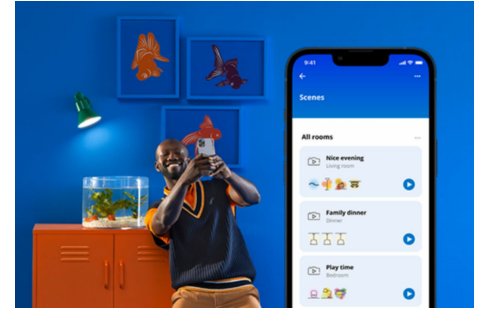

LED Strip Starter kit 2m

Our smart WiZ LED full color strip lets you bring beautiful indirect light into your home. Simply stick the flexible strip to any surface you like – tray ceilings or under cabinets. Starter kit comes with a 2 meter strip light, controller and power driver – no additional equipment required. Can easily be trimmed for customized fit and extended up to 10 meters (extension sold separately). Wi-Fi connected, 16 million colors and adjustable from warm white to daylight.

PRODUCT HIGHLIGHTS

- Full color
- Low Voltage
- IP20/Pu-coating

Smart lighting functionalities easy to set up

Enjoy the benefits of smart features instantly, just by connecting your WiZ light to your Wi-Fi network. Control lights easily when you're away from home and scheduling lights to go on and off automatically. No need to install additional hardware such as hub or gateway!

Set up lights to follow your own schedule

Automate your smart lights to follow your daily or weekly routines. Schedule your lights to turn on in the morning or before you arrive home, and to keep them off to save energy, when they are not necessary.

Create your perfect light scene

Make your own mix of different color and white lights modes to create the perfect light ambience for your daily moment. Simply save your new Scene and select it anytime with the WiZ app or voice.