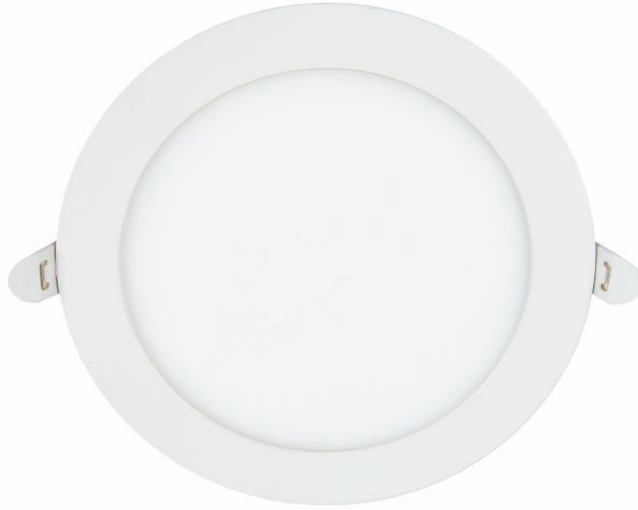

PHILIPS

6 inch Recessed
Light 11.5W

Recessed Lights

2700 / 3000 / 3500 / 4000 /
5000K

White

Dimmable

046677580391

Comfortable LED light that's easy on your eyes

Match your interior

- Super slim design

Light effect

- Adjustable color temperature
- Uniform light distribution

Premium quality

- EyeComfort - light that's easy on the eyes

Durability

- Long life span up to 25,000 hours

Highlights

Super slim design

Slim design is ideal for low-ceiling rooms, sitting flush against the surface.

Adjustable color temperature

Shift seamlessly from cool white light for concentration to a more cozy glow to unwind in.

Specifications

Bulb characteristics

- Intended use: Indoor
- Lamp shape: Round

Design and finishing

- Color: White
- Material: Metal

Durability

- Average life (at 2.7 hrs/day): 25 year(s)
- Lumen maintenance factor: 70%
- Number of switch cycles: 12,500
- Nominal lifetime: 25,000